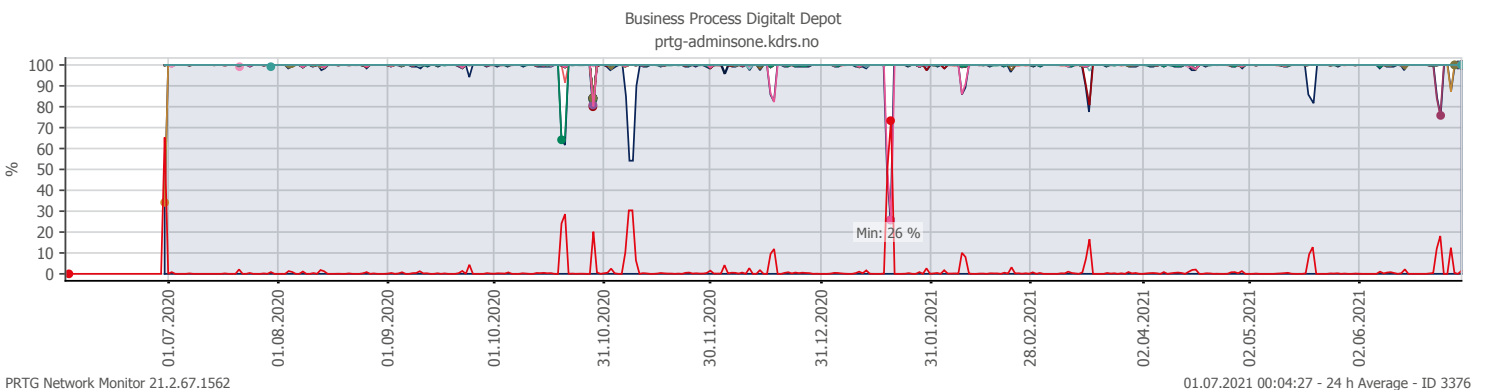

Channel	Average
Global State	98 %
SSL VPN	100 %
EPP IKAR	100 %
Fjerndepot nord	100 %
Fjerndepot sør	99 %
EPP IKAT	100 %
EPP IKAMR	100 %
EPP IKAVA	100 %
Fake DNS	100 %