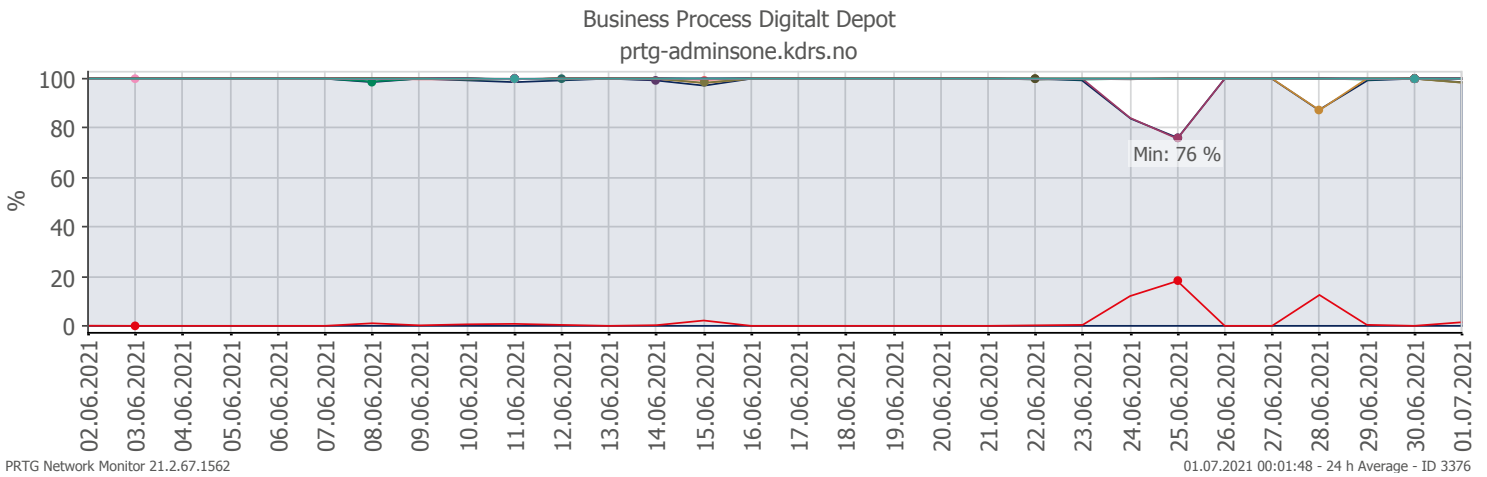

## Oppetid KDRS Digitalt Depot 24x7: Business Process Digitalt Depot

Report Time Span:	01.06.2021 00:00:00 - 01.07.2021 00:00:00					
Report Hours:	24x7					
Sensor Type:	Business Process (60 s Interval)					
Probe, Group, Device:	Local probe > Local probe > prtg-adminsone.kdrs.no					
Uptime Stats:	Up:	98,321 %	[29d 08h 56m 34s]	Down:	1,679 %	[12h 02m 14s]
Request Stats:	Good:	97,898 %	[42158]	Failed:	2,102 %	[905]
Average (Global State):	98 %					