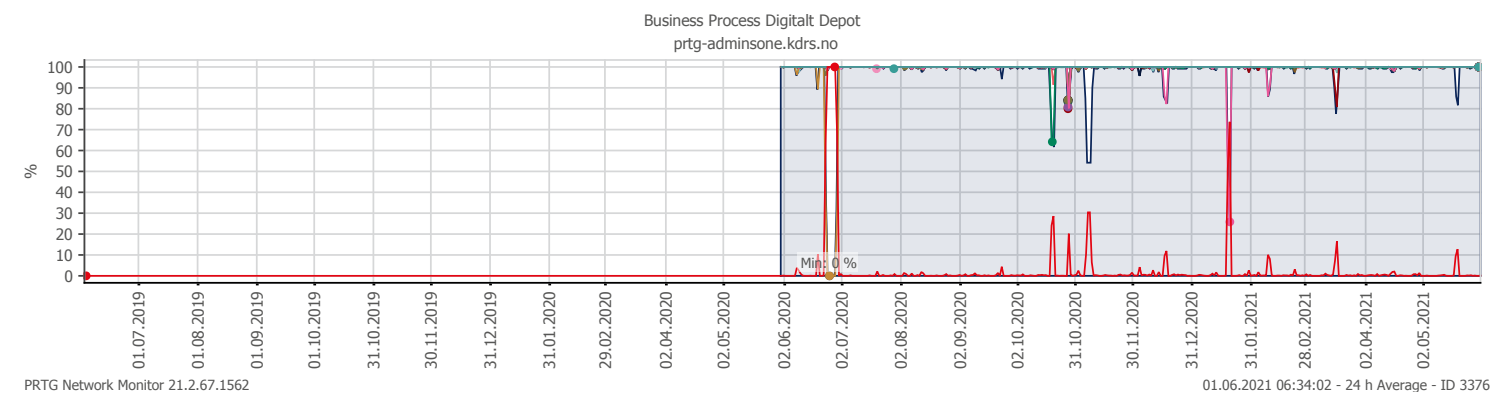

Channel	Average
Global State	97 %
SSL VPN	100 %
EPP IKAR	99 %
Fjerndepot nord	100 %
Fjerndepot sør	98 %
EPP IKAT	100 %
EPP IKAMR	100 %
EPP IKAVA	100 %
Fake DNS	100 %