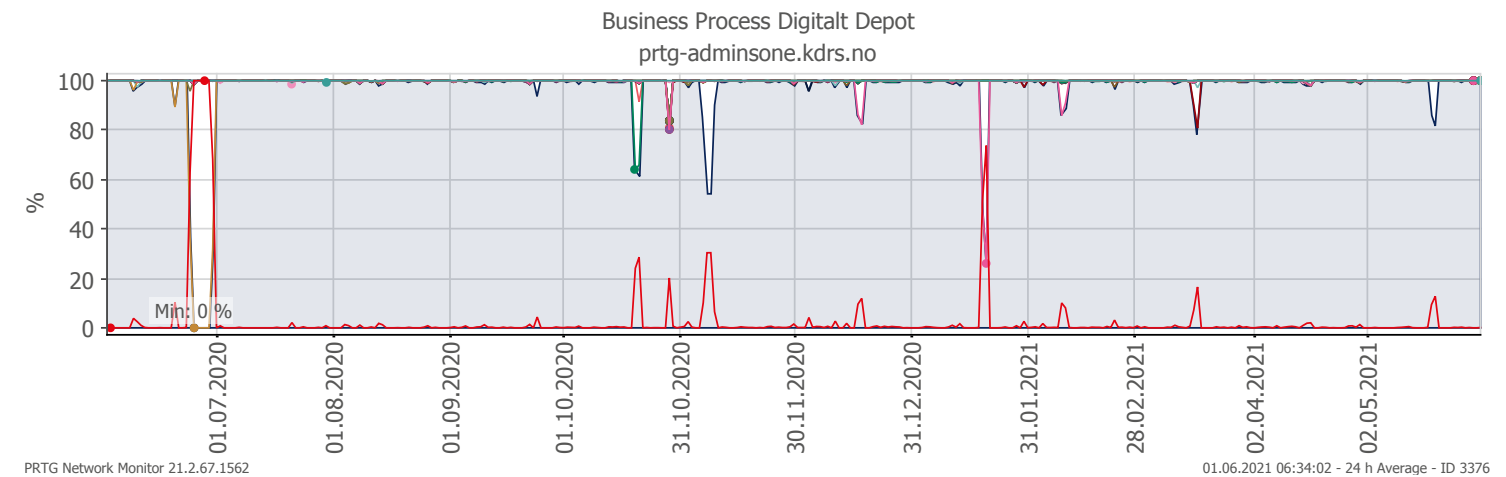

## Oppetid KDRS Digitalt Depot 24x7: Business Process Digitalt Depot

Report Time Span:	01.06.2020 00:00:00 - 01.06.2021 00:00:00					
Report Hours:	24x7					
Sensor Type:	Business Process (60 s Interval)					
Probe, Group, Device:	Local probe > Local probe > prtgm-adminsone.kdrs.no					
Uptime Stats:	Up:	97,005 %	[353d 10h 53m 45s]	Down:	2,995 %	[10d 21h 54m 21s]
Request Stats:	Good:	96,645 %	[507428]	Failed:	3,355 %	[17617]
Average (Global State):	97 %					

- Downtime (%)
- Global State
- SSL VPN
- EPP IKAR
- Fjerndepot nord
- Fjerndepot sør
- EPP IKAT
- EPP IKAMR
- EPP IKAVA
- Fake DNS
- EPP IKAK
- EPP IKAF
- EPP IKATO
- EPP ARKNOR
- EPP DRMBY
- EPP AAMA
- EPP FARKSF
- EPP TRDBY
- AD Sikker
- AD Admin