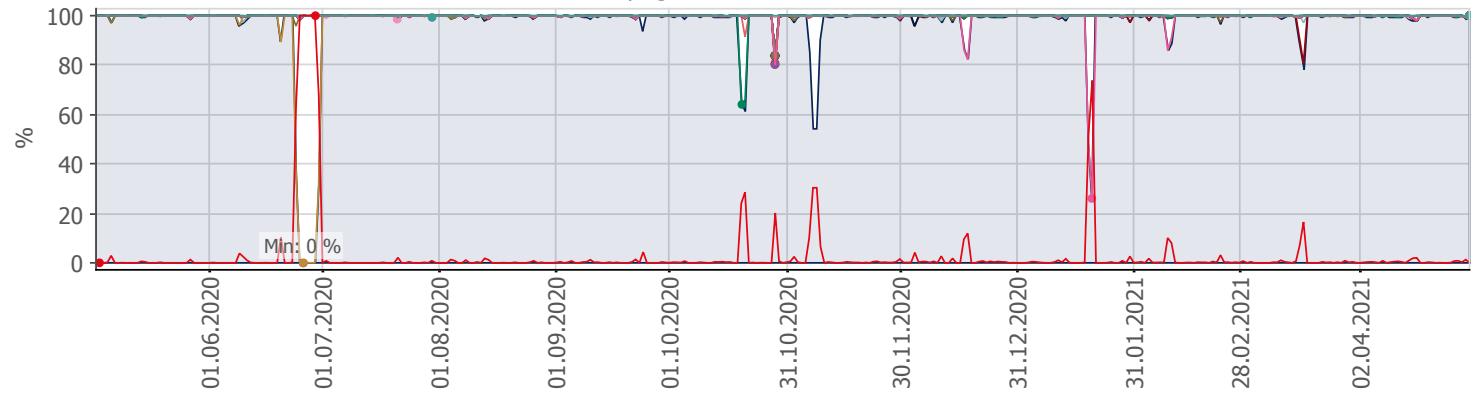

Oppetid KDRS Digitalt Depot 24x7: Business Process Digitalt Depot

Report Time Span:	01.05.2020 00:00:00 - 01.05.2021 00:00:00					
Report Hours:	24x7					
Sensor Type:	Business Process (60 s Interval)					
Probe, Group, Device:	Local probe > Local probe > prtng-adminsone.kdrs.no					
Uptime Stats:	Up:	97,056 %	[353d 13h 05m 40s]	Down:	2,944 %	[10d 17h 24m 21s]
Request Stats:	Good:	96,723 %	[507692]	Failed:	3,277 %	[17199]
Average (Global State):	97 %					

Business Process Digitalt Depot
prtng-adminsone.kdrs.no

PRTG Network Monitor 21.2.67.1562

01.05.2021 06:29:41 - 24 h Average - ID 3376

- Downtime (%)
- Global State
- SSL VPN
- EPP IKAR
- Fjerndepot nord
- Fjerndepot sør
- EPP IKAT
- EPP IKAMR
- EPP IKAVA
- Fake DNS
- EPP IKAK
- EPP IKAF
- EPP IKATO
- EPP ARKNOR
- EPP DRMBY
- EPP AAMA
- EPP FARKSF
- EPP TRDBY
- AD Sikker
- AD Admin