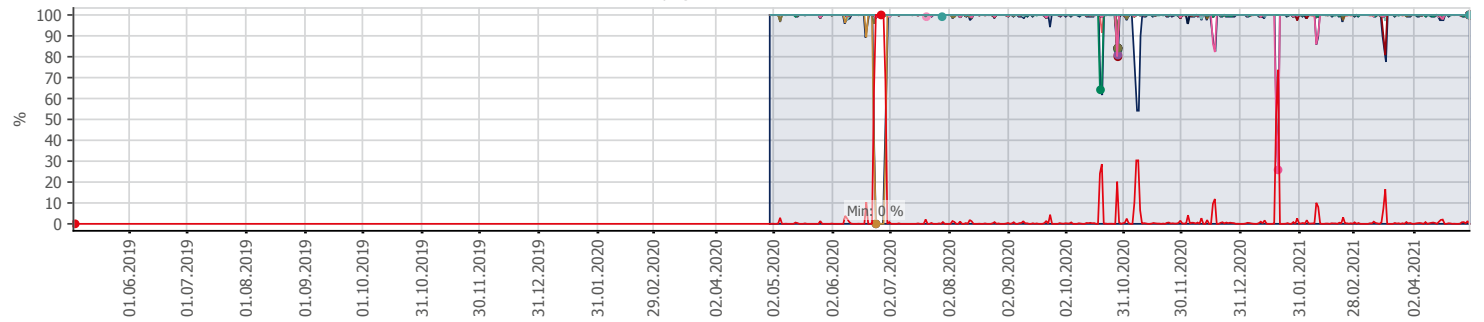

Business Process Digitalt Depot
prtng-adminsone.kdrs.no

PRTG Network Monitor 21.2.67.1562

01.05.2021 06:29:41 - 24 h Average - ID 3376

Channel	Average
Global State	97 %
SSL VPN	100 %
EPP IKAR	99 %
Fjerndepot nord	100 %
Fjerndepot sør	98 %
EPP IKAT	100 %
EPP IKAMR	100 %
EPP IKAVA	100 %
Fake DNS	100 %