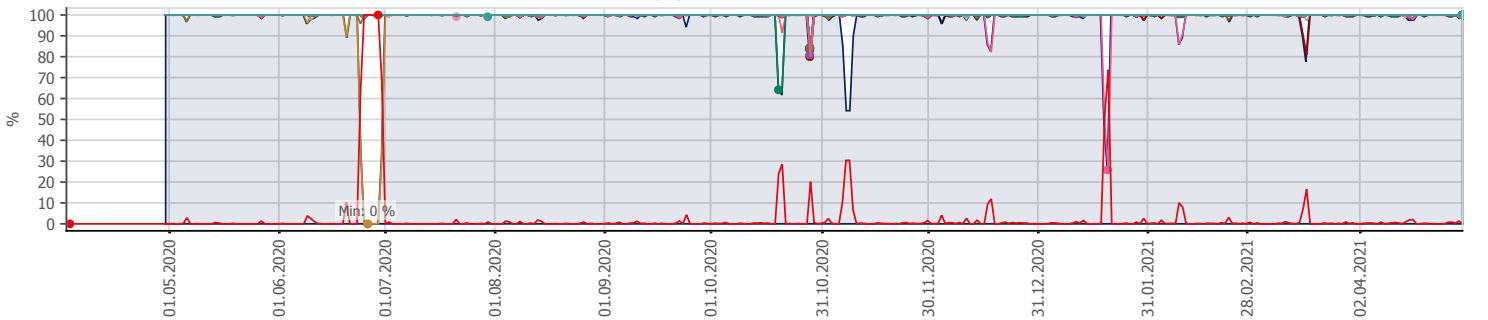

Business Process Digitalt Depot
prtg-adminsone.kdrs.no

PRTG Network Monitor 21.2.67.1562

01.05.2021 00:03:58 - 24 h Average - ID 3376

Channel	Average
Global State	99 %
SSL VPN	100 %
EPP IKAR	100 %
Fjerndepot nord	100 %
Fjerndepot sør	100 %
EPP IKAT	100 %
EPP IKAMR	100 %
EPP IKAVA	100 %
Fake DNS	100 %