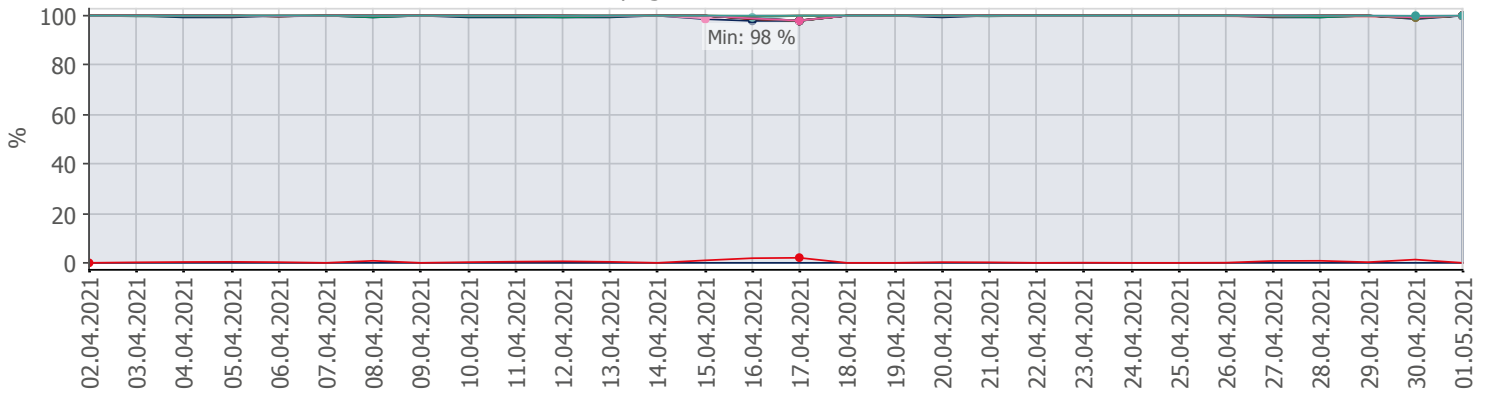

Oppetid KDRS Digitalt Depot 24x7: Business Process Digitalt Depot

Report Time Span:	01.04.2021 00:00:00 - 01.05.2021 00:00:00					
Report Hours:	24x7					
Sensor Type:	Business Process (60 s Interval)					
Probe, Group, Device:	Local probe > Local probe > prtg-adminsone.kdrs.no					
Uptime Stats:	Up:	99,579 %	[29d 20h 22m 15s]	Down:	0,421 %	[03h 01m 54s]
Request Stats:	Good:	99,484 %	[42972]	Failed:	0,516 %	[223]
Average (Global State):	99 %					

Business Process Digitalt Depot
prtg-adminsone.kdrs.no

PRTG Network Monitor 21.2.67.1562

- Downtime (%)
- EPP IKAR
- EPP IKAT
- Fake DNS
- EPP IKATO
- EPP AAMA
- AD Sikker
- Global State
- Fjerndepot nord
- EPP IKAMR
- EPP IKAK
- EPP ARKNOR
- EPP FARKSF
- AD Admin
- SSL VPN
- Fjerndepot sør
- EPP IKAVA
- EPP IKAF
- EPP DRMBY
- EPP TRDBY