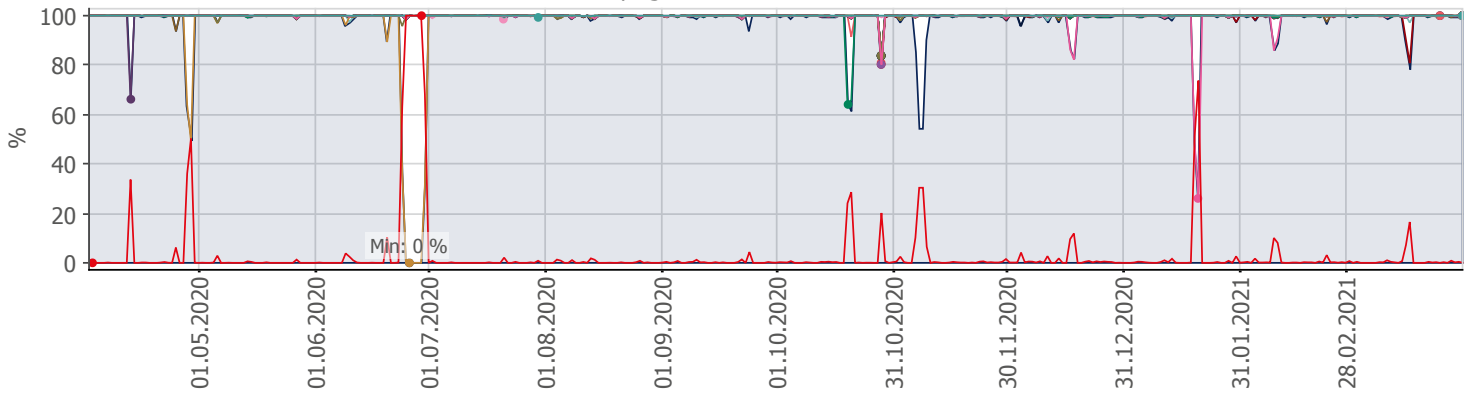

## Oppetid KDRS Digitalt Depot 24x7: Business Process Digitalt Depot

Report Time Span:	01.04.2020 00:00:00 - 01.04.2021 00:00:00					
Report Hours:	24x7					
Sensor Type:	Business Process (60 s Interval)					
Probe, Group, Device:	Local probe > Local probe > prtgs-adminsone.kdrs.no					
Uptime Stats:	Up:	96,743 %	[352d 08h 36m 47s]	Down:	3,257 %	[11d 20h 44m 27s]
Request Stats:	Good:	96,41 %	[505974]	Failed:	3,59 %	[18840]
Average (Global State):	96 %					

Business Process Digitalt Depot  
prtgs-adminsone.kdrs.no

PRTG Network Monitor 20.3.61.1649

01.04.2021 06:04:28 - 24 h Average - ID 3376

- Downtime (%)
- Global State
- SSL VPN
- EPP IKAR
- Fjerndepot nord
- Fjerndepot sør
- EPP IKAT
- EPP IKAMR
- EPP IKAVA
- Fake DNS
- EPP IKAK
- EPP IKAF
- EPP IKATO
- EPP ARKNOR
- EPP DRMBY
- EPP AAMA
- EPP FARKSF
- EPP TRDBY
- AD Sikker
- AD Admin