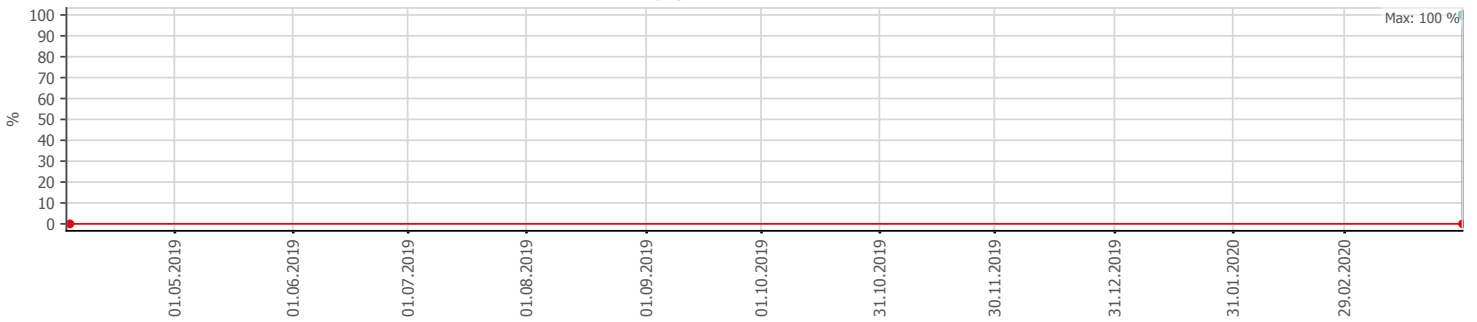

Business Process Digitalt Depot
prtgs-adminsone.kdrs.no

PRTG Network Monitor 20.3.61.1649

01.04.2021 06:03:30 - 24 h Average - ID 3376

Channel	Average
Global State	96 %
SSL VPN	100 %
EPP IKAR	99 %
Fjerndepot nord	100 %
Fjerndepot sør	98 %
EPP IKAT	100 %
EPP IKAMR	100 %
EPP IKAVA	100 %
Fake DNS	100 %