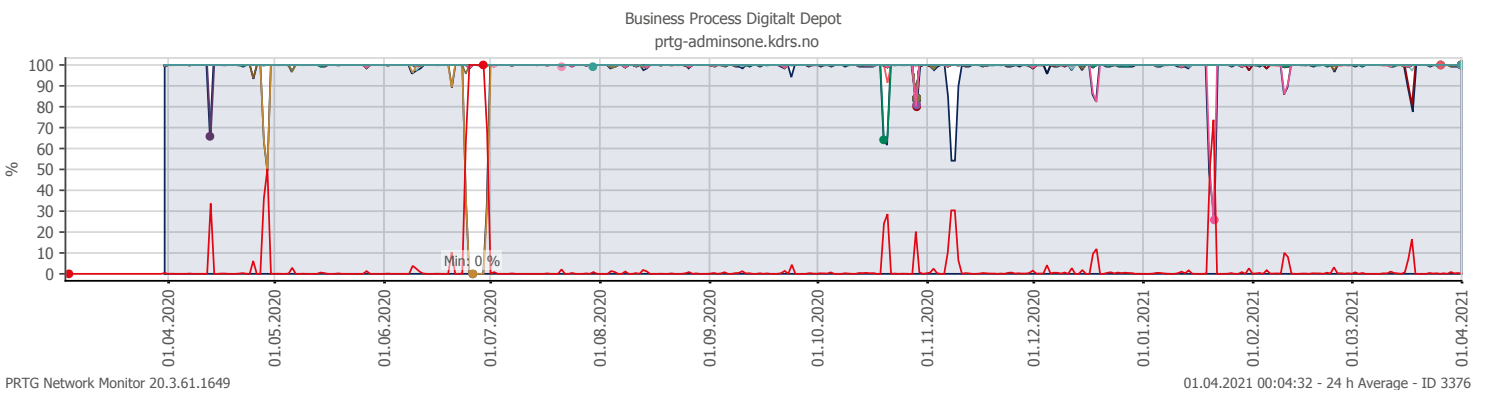

Oppetid KDRS Digitalt Depot 24x7: Business Process Digitalt Depot

Report Time Span:	01.03.2021 00:00:00 - 01.04.2021 00:00:00			
Report Hours:	24x7			
Sensor Type:	Business Process (60 s Interval)			
Probe, Group, Device:	Local probe > Local probe > prtq-adminsone.kdrs.no			
Uptime Stats:	Up:	99,019 % ■ [30d 15h 13m 56s]	Down:	0,981 % ■ [07h 17m 10s]
Request Stats:	Good:	98,657 % ■ [44001]	Failed:	1,343 % ■ [599]
Average (Global State):	99 %			

- Downtime (%)
- Global State
- SSL VPN
- EPP IKAR
- Fjerndepot nord
- Fjerndepot sør
- EPP IKAT
- EPP IKAMR
- EPP IKAVA
- Fake DNS
- EPP IKAK
- EPP IKAF
- EPP IKATO
- EPP ARKNOR
- EPP DRMBY
- EPP AAMA
- EPP FARKSF
- EPP TRDBY
- AD Sikker
- AD Admin