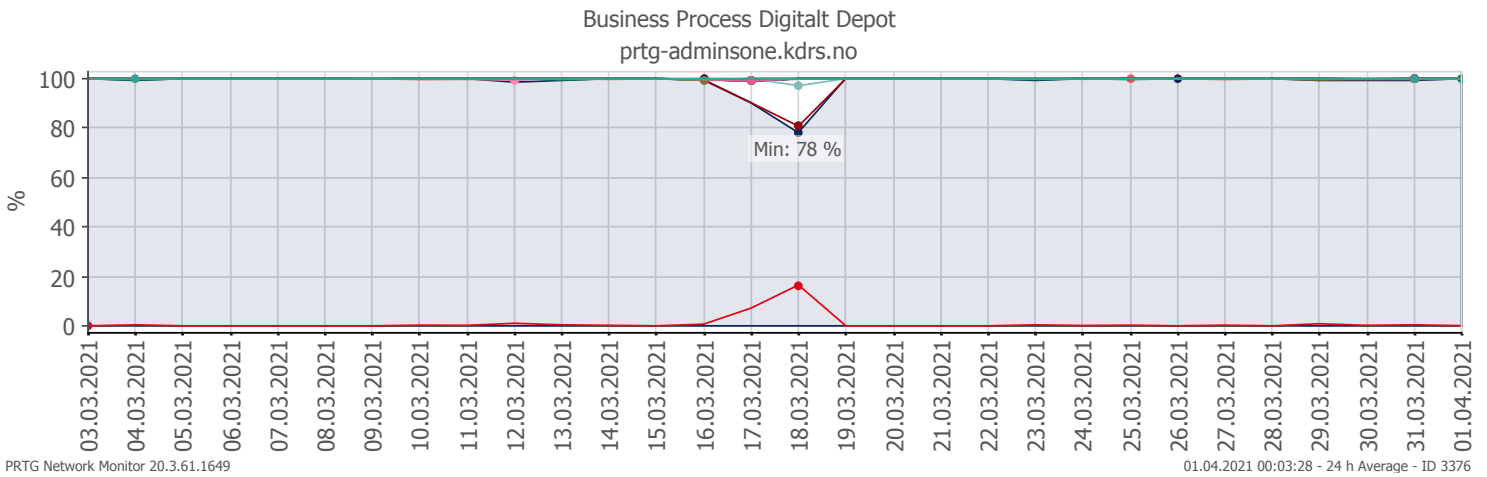

Oppetid KDRS Digitalt Depot 24x7: Business Process Digitalt Depot

Report Time Span:	01.03.2021 00:00:00 - 01.04.2021 00:00:00			
Report Hours:	24x7			
Sensor Type:	Business Process (60 s Interval)			
Probe, Group, Device:	Local probe > Local probe > prtq-adminsone.kdrs.no			
Uptime Stats:	Up:	99,019 % ■ [30d 15h 13m 56s]	Down:	0,981 % ■ [07h 17m 10s]
Request Stats:	Good:	98,657 % ■ [44001]	Failed:	1,343 % ■ [599]
Average (Global State):	99 %			