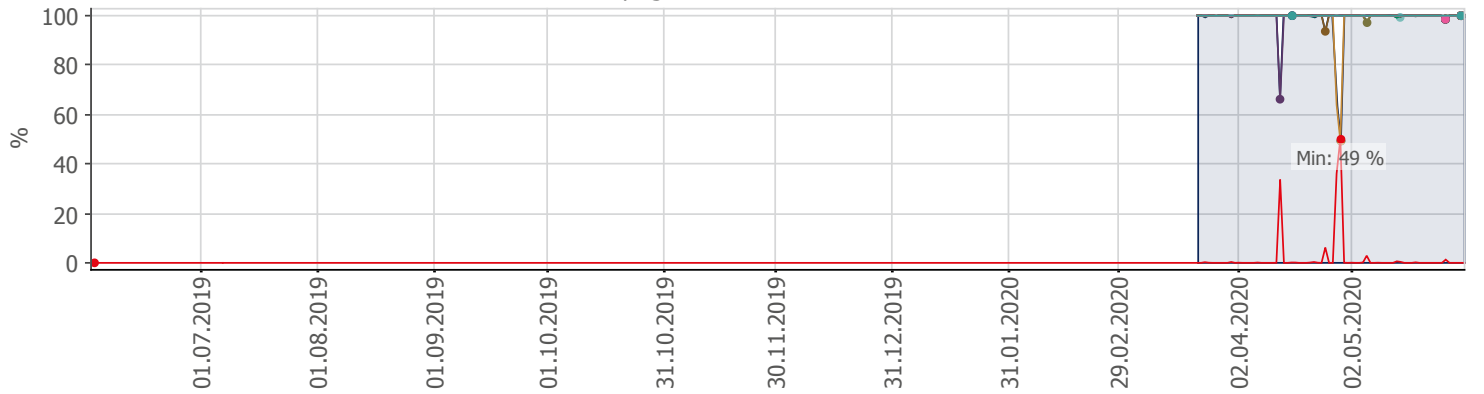

Oppetid KDRS Digitalt Depot 24x7: Business Process Digitalt Depot

Report Time Span:	01.06.2019 00:00:00 - 01.06.2020 00:00:00					
Report Hours:	24x7					
Sensor Type:	Business Process (60 s Interval)					
Probe, Group, Device:	Local probe > Local probe > prtq-adminsone.kdrs.no					
Uptime Stats:	Up:	98,144 %	[70d 07h 12m 34s]	Down:	1,856 %	[01d 07h 54m 00s]
Request Stats:	Good:	98,077 %	[101203]	Failed:	1,923 %	[1984]
Average (Global State):	98 %					

Business Process Digitalt Depot
prtq-adminsone.kdrs.no

PRTG Network Monitor 20.3.61.1649

- Downtime
- EPP IKAR
- EPP IKAT
- Fake DNS
- EPP IKATO
- EPP AAMA
- AD Sikker
- (%) Global State
- Fjerndepot nord
- EPP IKAMR
- EPP IKAK
- EPP ARKNOR
- EPP FARKSF
- AD Admin
- SSL VPN
- Fjerndepot sør
- EPP IKAVA
- EPP IKAF
- EPP DRMBY
- EPP TRDBY