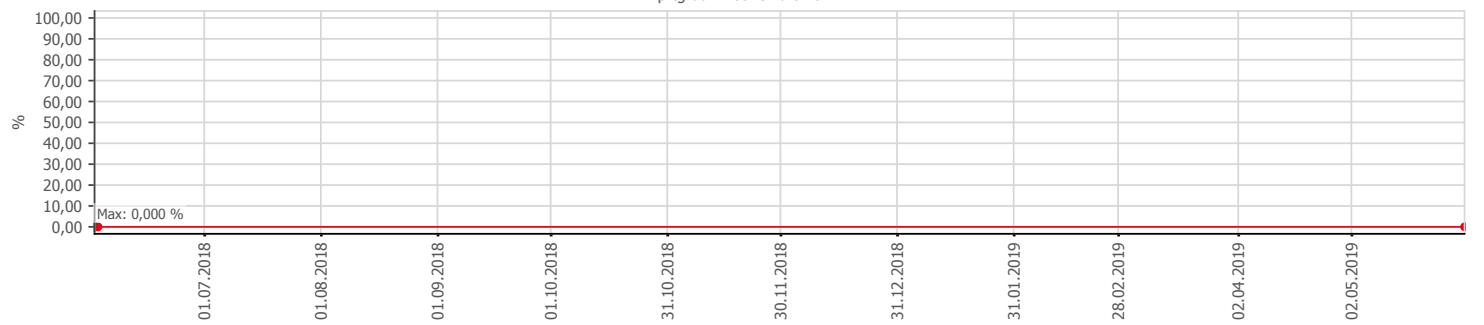

Business Process Digitalt Depot
prtq-adminsone.kdrs.no

PRTG Network Monitor 20.3.61.1649

Channel	Average
Global State	98 %
SSL VPN	100 %
EPP IKAR	100 %
Fjerndepot nord	100 %
Fjerndepot sør	99 %
EPP IKAT	100 %
EPP IKAMR	100 %
EPP IKAVA	100 %
Fake DNS	100 %