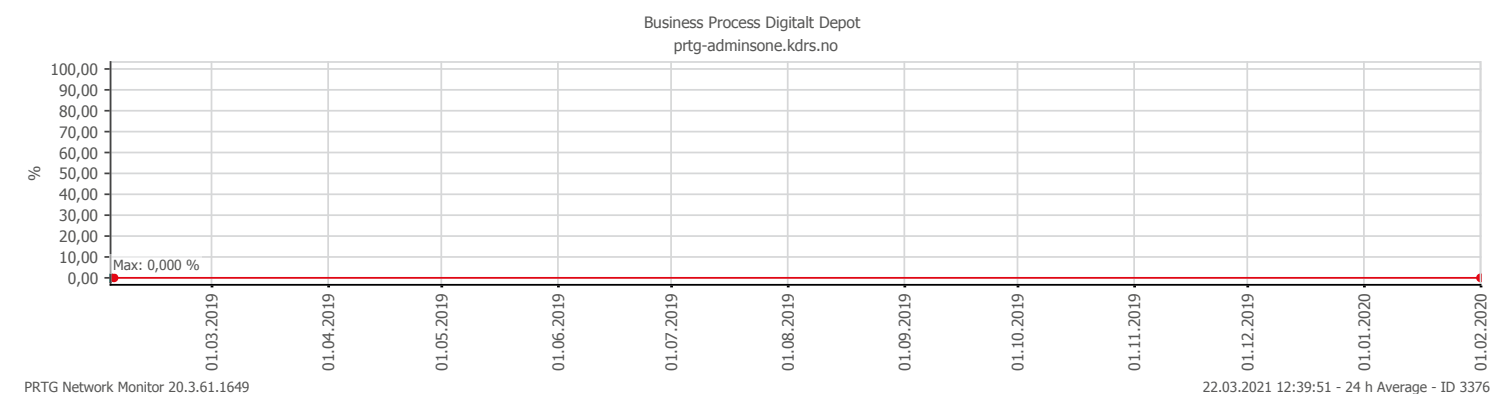

Channel	Average
Global State	96 %
SSL VPN	100 %
EPP IKAR	99 %
Fjerndepot nord	100 %
Fjerndepot sør	98 %
EPP IKAT	100 %
EPP IKAMR	100 %
EPP IKAVA	100 %
Fake DNS	100 %