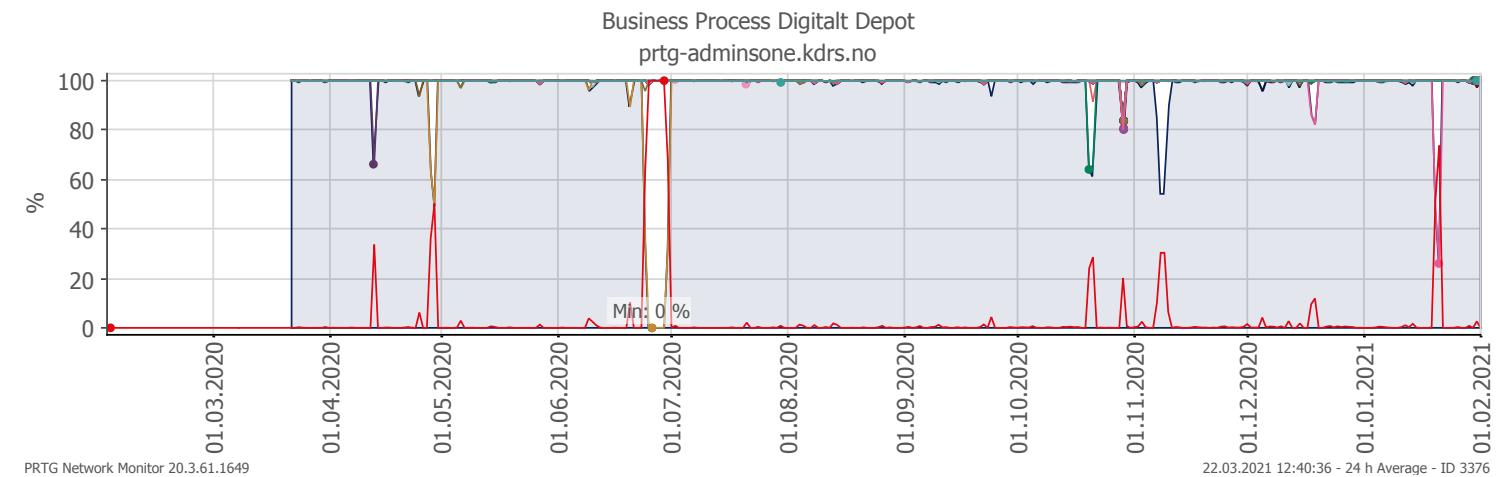

Oppetid KDRS Digitalt Depot 24x7: Business Process Digitalt Depot

Report Time Span:	01.02.2020 00:00:00 - 01.02.2021 00:00:00					
Report Hours:	24x7					
Sensor Type:	Business Process (60 s Interval)					
Probe, Group, Device:	Local probe > Local probe > prtg-adminsone.kdrs.no					
Uptime Stats:	Up:	96,427 %	[304d 21h 32m 29s]	Down:	3,573 %	[11d 07h 09m 17s]
Request Stats:	Good:	96,111 %	[437869]	Failed:	3,889 %	[17720]
Average (Global State):	96 %					