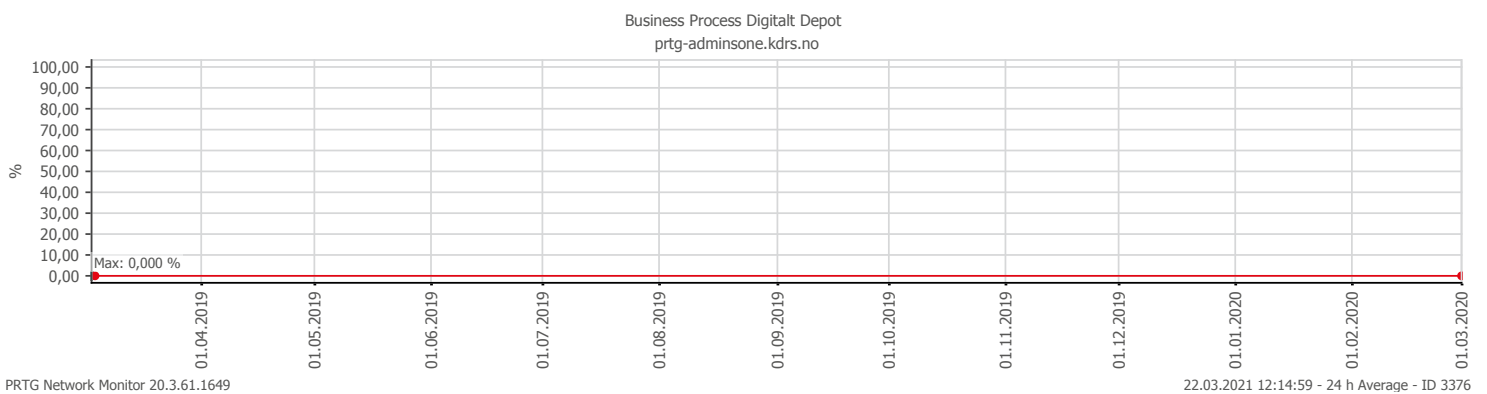

Channel	Average
Global State	96 %
SSL VPN	100 %
EPP IKAR	99 %
Fjerndepot nord	100 %
Fjerndepot sør	98 %
EPP IKAT	100 %
EPP IKAMR	100 %
EPP IKAVA	100 %
Fake DNS	100 %