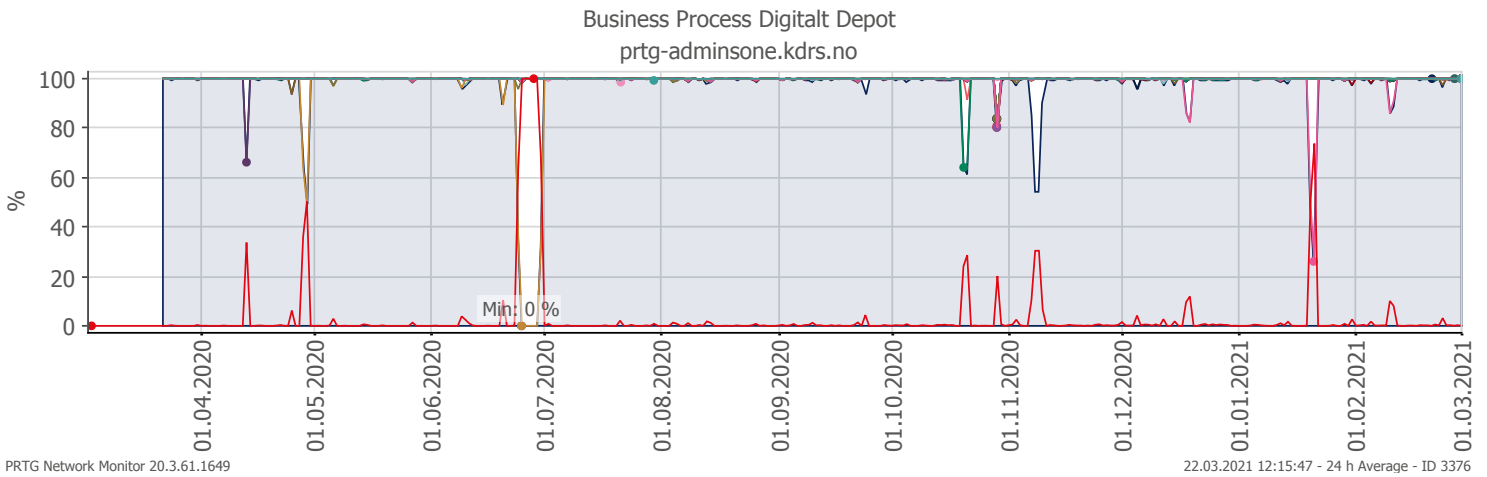

Oppetid KDRS Digitalt Depot 24x7: Business Process Digitalt Depot

Report Time Span:	01.03.2020 00:00:00 - 01.03.2021 00:00:00					
Report Hours:	24x7					
Sensor Type:	Business Process (60 s Interval)					
Probe, Group, Device:	Local probe > Local probe > prtg-adminsone.kdrs.no					
Uptime Stats:	Up:	96,639 %	[332d 14h 36m 59s]	Down:	3,361 %	[11d 13h 37m 17s]
Request Stats:	Good:	96,318 %	[477648]	Failed:	3,682 %	[18258]
Average (Global State):	96 %					