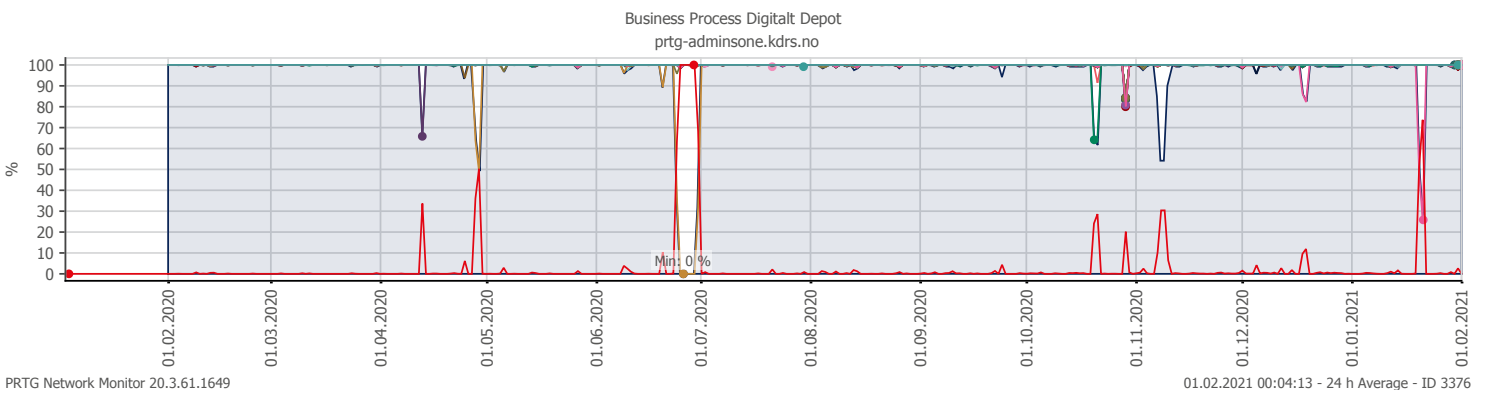

Oppetid KDRS Digitalt Depot 24x7: Business Process Digitalt Depot

Report Time Span:	01.01.2021 00:00:00 - 01.02.2021 00:00:00			
Report Hours:	24x7			
Sensor Type:	Business Process (60 s Interval)			
Probe, Group, Device:	Local probe > Local probe > prtng-adminsone.kdrs.no			
Uptime Stats:	Up:	95,686 % ■ [29d 15h 30m 17s]	Down:	4,314 % ■ [01d 08h 04m 43s]
Request Stats:	Good:	95,591 % ■ [42670]	Failed:	4,409 % ■ [1968]
Average (Global State):	96 %			

- Downtime (%)
- Global State
- SSL VPN
- EPP IKAR
- Fjerndepot nord
- Fjerndepot sør
- EPP IKAT
- EPP IKAMR
- EPP IKAVA
- Fake DNS
- EPP IKAK
- EPP IKAF
- EPP IKATO
- EPP ARKNOR
- EPP DRMBY
- EPP AAMA
- EPP FARKSF
- EPP TRDBY
- AD Sikker
- AD Admin