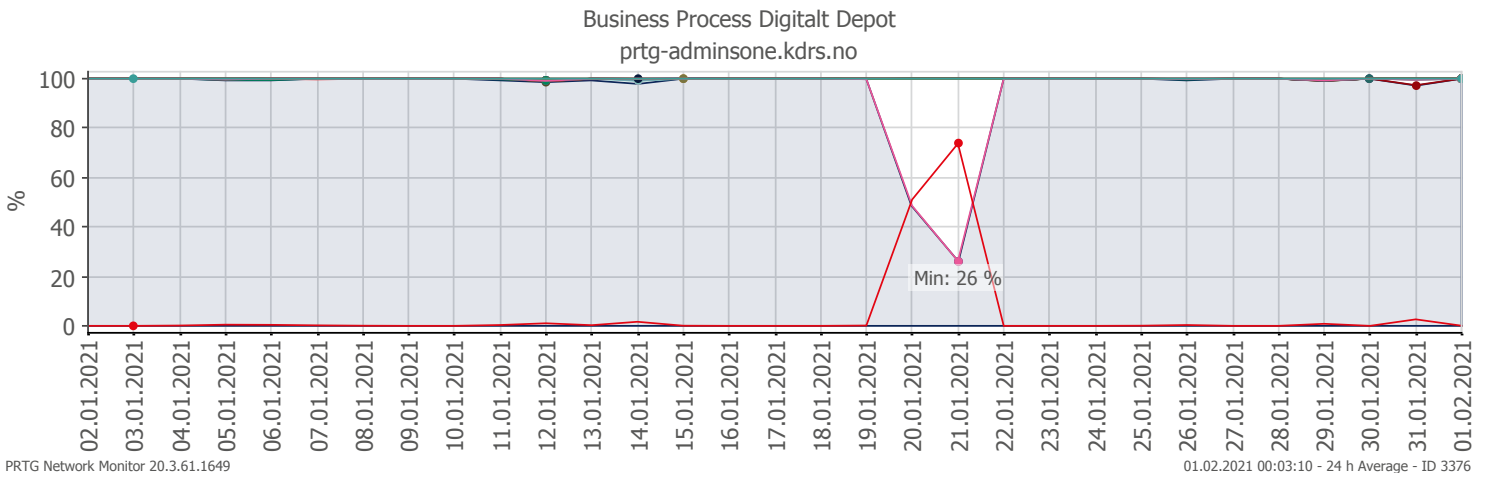

Oppetid KDRS Digitalt Depot 24x7: Business Process Digitalt Depot

Report Time Span:	01.01.2021 00:00:00 - 01.02.2021 00:00:00			
Report Hours:	24x7			
Sensor Type:	Business Process (60 s Interval)			
Probe, Group, Device:	Local probe > Local probe > prtng-adminsone.kdrs.no			
Uptime Stats:	Up:	95,686 % ■ [29d 15h 30m 17s]	Down:	4,314 % ■ [01d 08h 04m 43s]
Request Stats:	Good:	95,591 % ■ [42670]	Failed:	4,409 % ■ [1968]
Average (Global State):	96 %			