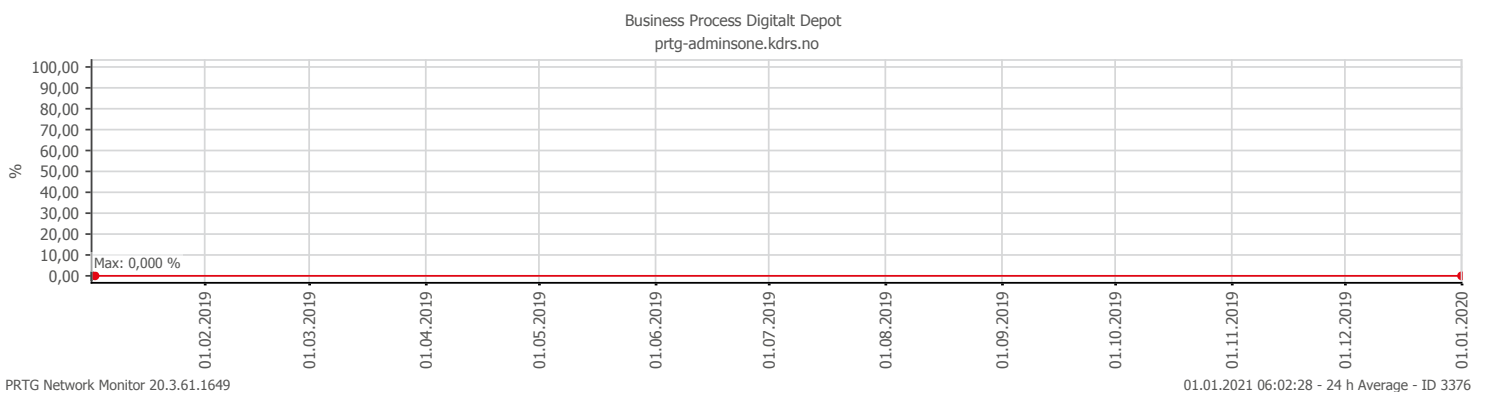

Channel	Average
Global State	97 %
SSL VPN	100 %
EPP IKAR	100 %
Fjerndepot nord	100 %
Fjerndepot sør	98 %
EPP IKAT	100 %
EPP IKAMR	100 %
EPP IKAVA	100 %
Fake DNS	100 %