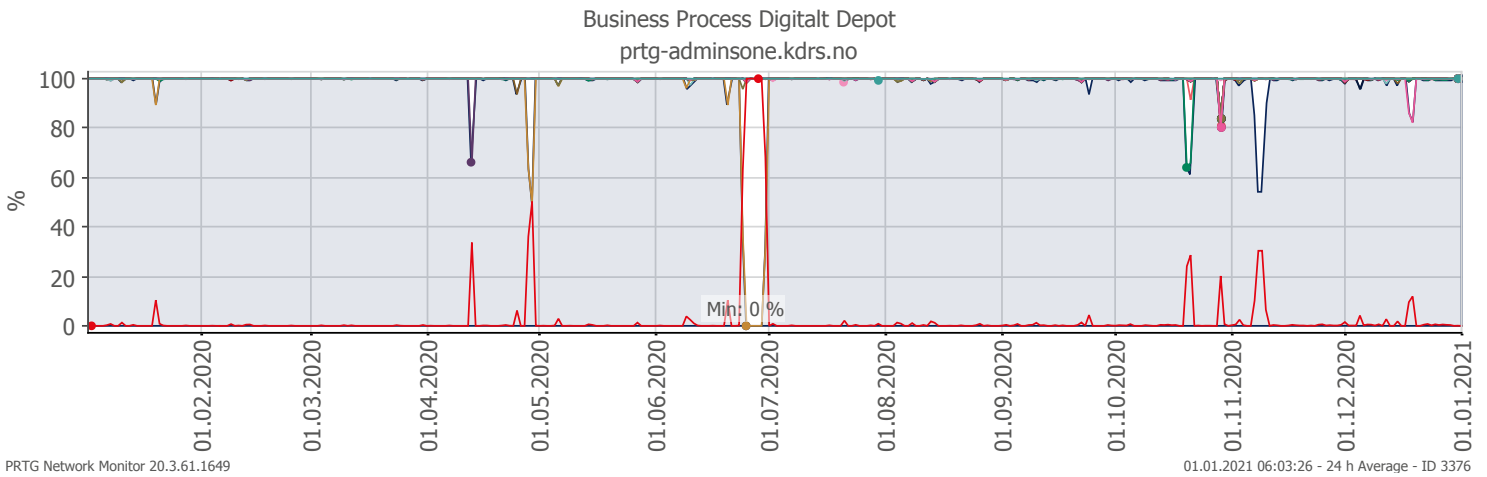

Oppetid KDRS Digitalt Depot 24x7: Business Process Digitalt Depot

Report Time Span:	01.01.2020 00:00:00 - 01.01.2021 00:00:00					
Report Hours:	24x7					
Sensor Type:	Business Process (60 s Interval)					
Probe, Group, Device:	Local probe > Local probe > prtg-adminsone.kdrs.no					
Uptime Stats:	Up:	97,222 %	[354d 14h 28m 32s]	Down:	2,778 %	[10d 03h 12m 41s]
Request Stats:	Good:	96,947 %	[509470]	Failed:	3,053 %	[16045]
Average (Global State):	97 %					

- Downtime (%)
- Global State
- SSL VPN
- EPP IKAR
- Fjerndepot nord
- Fjerndepot sør
- EPP IKAT
- EPP IKAMR
- EPP IKAVA
- Fake DNS
- EPP IKAK
- EPP IKAF
- EPP IKATO
- EPP ARKNOR
- EPP DRMBY
- EPP AAMA
- EPP FARKSF
- EPP TRDBY
- AD Sikker
- AD Admin