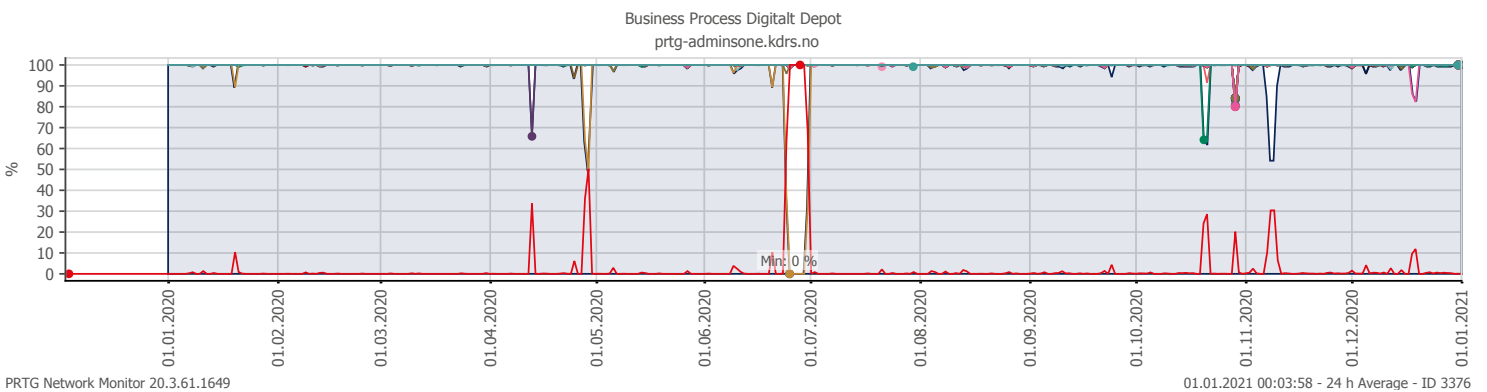

Oppetid KDRS Digitalt Depot 24x7: Business Process Digitalt Depot

Report Time Span:	01.12.2020 00:00:00 - 01.01.2021 00:00:00			
Report Hours:	24x7			
Sensor Type:	Business Process (60 s Interval)			
Probe, Group, Device:	Local probe > Local probe > prtg-adminsone.kdrs.no			
Uptime Stats:	Up:	98,823 % ■ [30d 14h 17m 43s]	Down:	1,177 % ■ [08h 44m 51s]
Request Stats:	Good:	98,36 % ■ [43892]	Failed:	1,64 % ■ [732]
Average (Global State):	98 %			

- Downtime (%)
- Global State
- SSL VPN
- EPP IKAR
- Fjerndepot nord
- Fjerndepot sør
- EPP IKAT
- EPP IKAMR
- EPP IKAVA
- Fake DNS
- EPP IKAK
- EPP IKAF
- EPP IKATO
- EPP ARKNOR
- EPP DRMBY
- EPP AAMA
- EPP FARKSF
- EPP TRDBY
- AD Sikker
- AD Admin