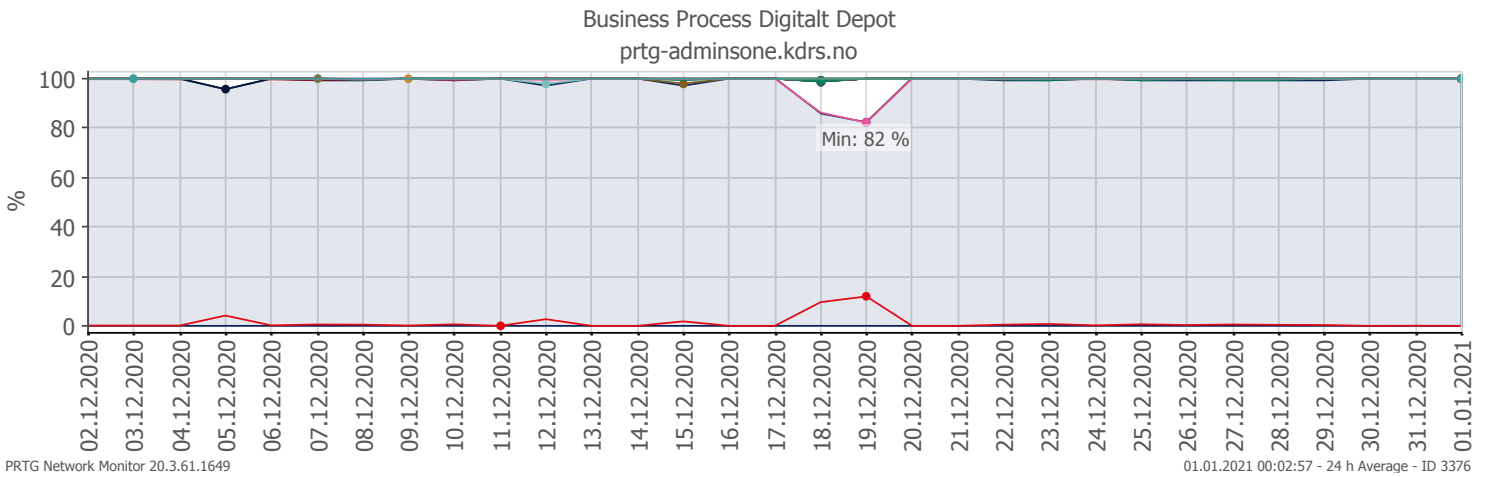

Oppetid KDRS Digitalt Depot 24x7: Business Process Digitalt Depot

Report Time Span:	01.12.2020 00:00:00 - 01.01.2021 00:00:00			
Report Hours:	24x7			
Sensor Type:	Business Process (60 s Interval)			
Probe, Group, Device:	Local probe > Local probe > prtg-adminsone.kdrs.no			
Uptime Stats:	Up:	98,823 % ■ [30d 14h 17m 43s]	Down:	1,177 % ■ [08h 44m 51s]
Request Stats:	Good:	98,36 % ■ [43892]	Failed:	1,64 % ■ [732]
Average (Global State):	98 %			