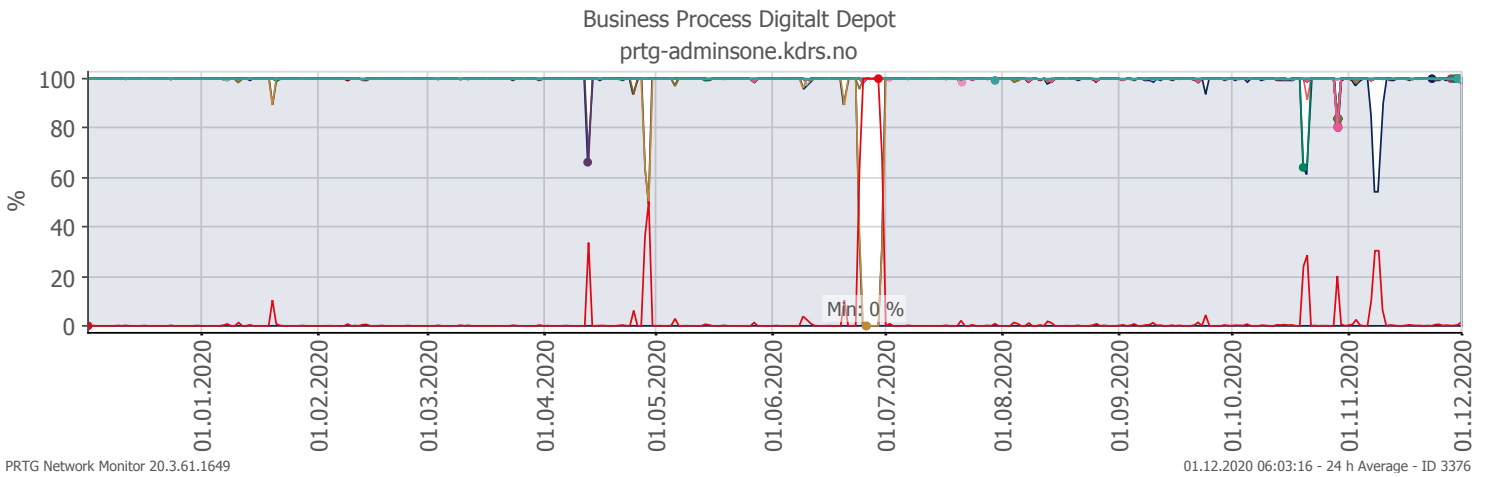

Oppetid KDRS Digitalt Depot 24x7: Business Process Digitalt Depot

Report Time Span:	01.12.2019 00:00:00 - 01.12.2020 00:00:00					
Report Hours:	24x7					
Sensor Type:	Business Process (60 s Interval)					
Probe, Group, Device:	Local probe > Local probe > prtg-adminsone.kdrs.no					
Uptime Stats:	Up:	97,318 %	[354d 20h 15m 45s]	Down:	2,682 %	[09d 18h 41m 50s]
Request Stats:	Good:	97,081 %	[509987]	Failed:	2,919 %	[15335]
Average (Global State):	97 %					