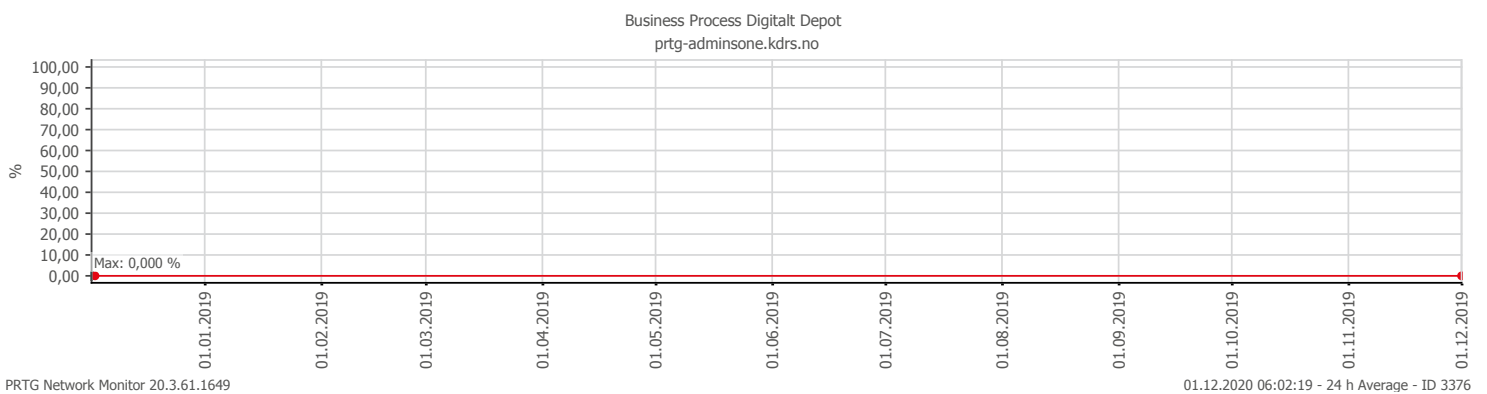

Channel	Average
Global State	97 %
SSL VPN	100 %
EPP IKAR	100 %
Fjerndepot nord	100 %
Fjerndepot sør	98 %
EPP IKAT	100 %
EPP IKAMR	100 %
EPP IKAVA	100 %
Fake DNS	100 %