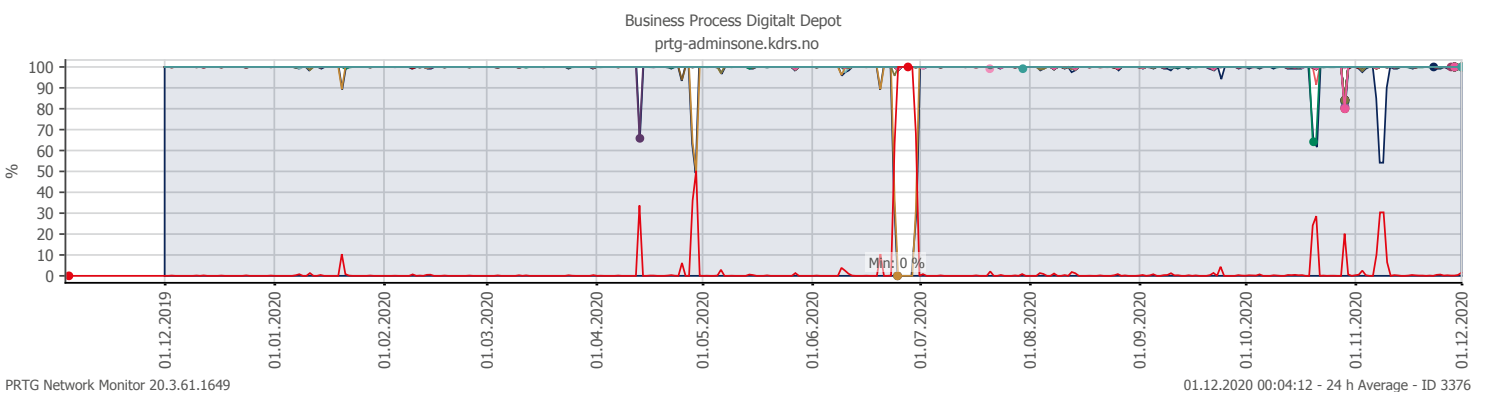

Oppetid KDRS Digitalt Depot 24x7: Business Process Digitalt Depot

Report Time Span:	01.11.2020 00:00:00 - 01.12.2020 00:00:00					
Report Hours:	24x7					
Sensor Type:	Business Process (60 s Interval)					
Probe, Group, Device:	Local probe > Local probe > prtg-adminsone.kdrs.no					
Uptime Stats:	Up:	97,113 %	[29d 00h 12m 06s]	Down:	2,887 %	[20h 41m 49s]
Request Stats:	Good:	95,721 %	[41206]	Failed:	4,279 %	[1842]
Average (Global State):	96 %					

- Downtime
- EPP IKAR
- EPP IKAT
- Fake DNS
- EPP IKATO
- EPP AAMA
- AD Sikker
- (%)
- Global State
- Fjerndepot nord
- EPP IKAMR
- EPP IKAK
- EPP ARKNOR
- EPP FARKSF
- AD Admin
- SSL VPN
- Fjerndepot sør
- EPP IKAVA
- EPP IKAF
- EPP DRMBY
- EPP TRDBY