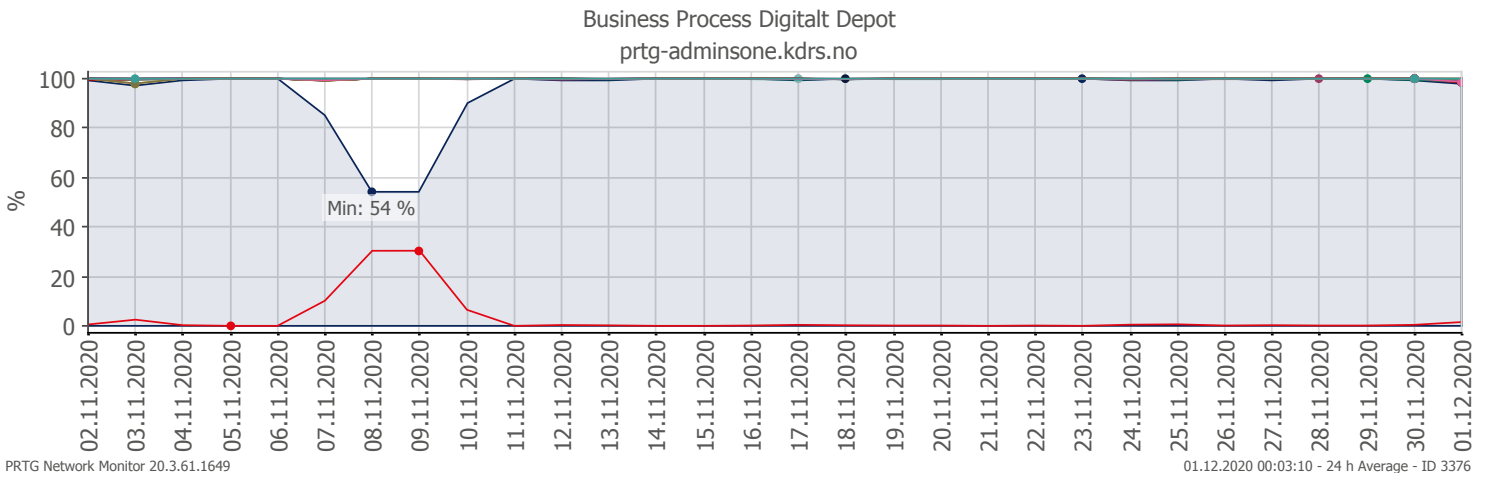

Oppetid KDRS Digitalt Depot 24x7: Business Process Digitalt Depot

Report Time Span:	01.11.2020 00:00:00 - 01.12.2020 00:00:00					
Report Hours:	24x7					
Sensor Type:	Business Process (60 s Interval)					
Probe, Group, Device:	Local probe > Local probe > prtg-adminsone.kdrs.no					
Uptime Stats:	Up:	97,113 %	[29d 00h 12m 06s]	Down:	2,887 %	[20h 41m 49s]
Request Stats:	Good:	95,721 %	[41206]	Failed:	4,279 %	[1842]
Average (Global State):	96 %					