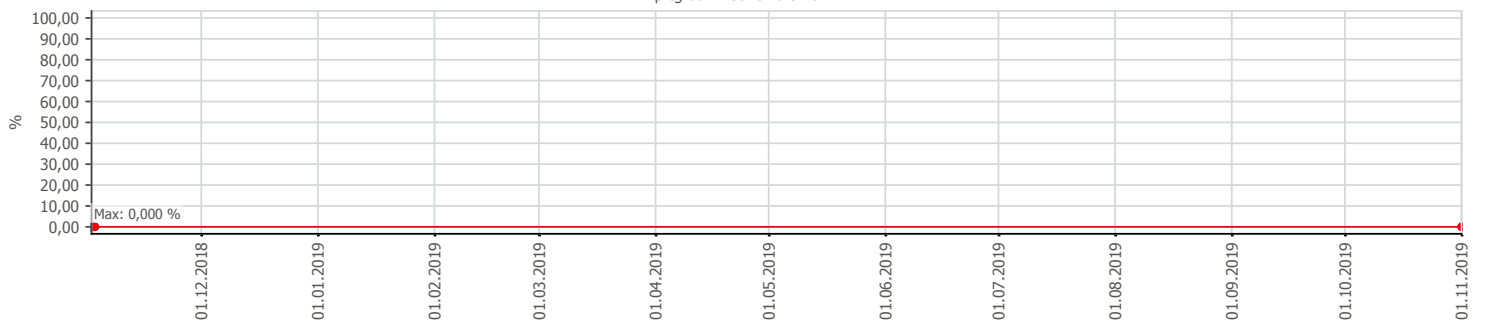

Business Process Digitalt Depot
prt-g-adminsone.kdrs.no

Channel	Average
Global State	97 %
SSL VPN	100 %
EPP IKAR	100 %
Fjerndepot nord	100 %
Fjerndepot sør	98 %
EPP IKAT	100 %
EPP IKAMR	100 %
EPP IKAVA	100 %
Fake DNS	100 %