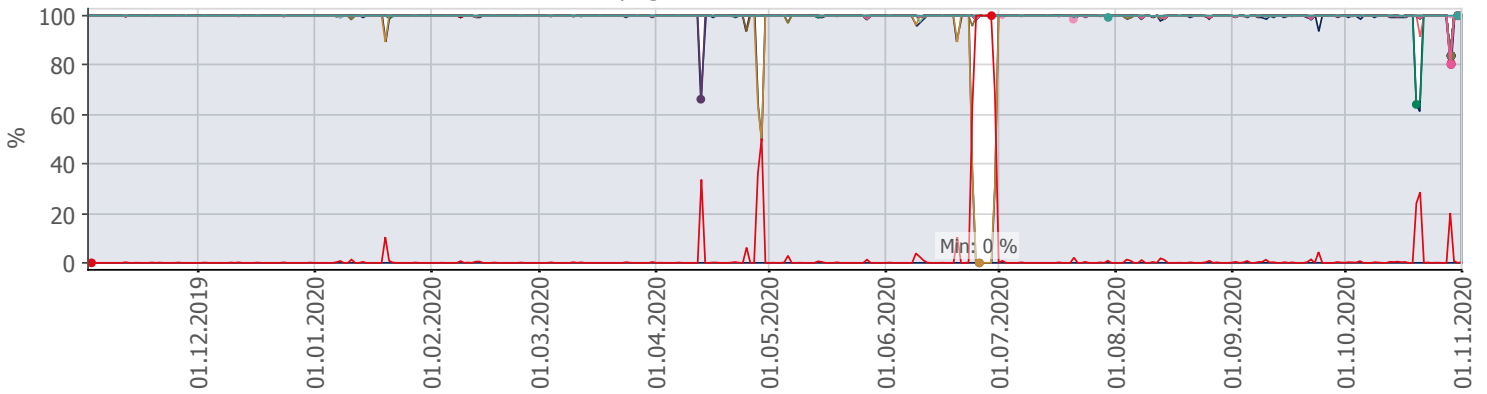

Oppetid KDRS Digitalt Depot 24x7: Business Process Digitalt Depot

Report Time Span:	01.11.2019 00:00:00 - 01.11.2020 00:00:00					
Report Hours:	24x7					
Sensor Type:	Business Process (60 s Interval)					
Probe, Group, Device:	Local probe > Local probe > prt-g-adminsone.kdrs.no					
Uptime Stats:	Up:	97,552 %	[355d 14h 42m 40s]	Down:	2,448 %	[08d 22h 11m 01s]
Request Stats:	Good:	97,427 %	[511672]	Failed:	2,573 %	[13512]
Average (Global State):	97 %					

Business Process Digitalt Depot
prt-g-adminsone.kdrs.no

- Downtime (%)
- Global State
- SSL VPN
- EPP IKAR
- Fjerndepot nord
- Fjerndepot sør
- EPP IKAT
- EPP IKAMR
- EPP IKAVA
- Fake DNS
- EPP IKAK
- EPP IKAF
- EPP IKATO
- EPP ARKNOR
- EPP DRMBY
- EPP AAMA
- EPP FARKSF
- EPP TRDBY
- AD Sikker
- AD Admin