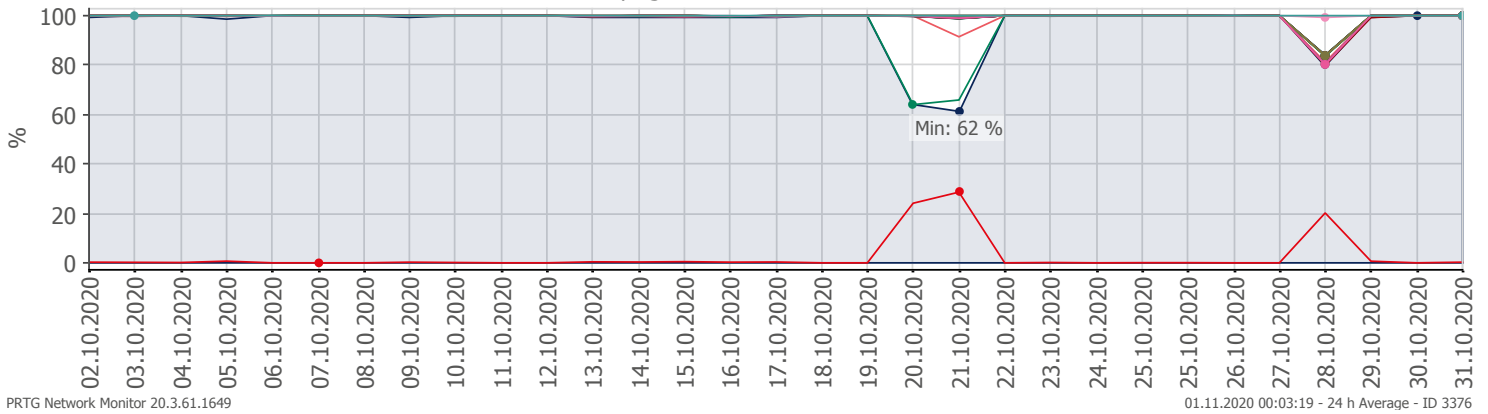

Oppetid KDRS Digitalt Depot 24x7: Business Process Digitalt Depot

Report Time Span:	01.10.2020 00:00:00 - 01.11.2020 00:00:00			
Report Hours:	24x7			
Sensor Type:	Business Process (60 s Interval)			
Probe, Group, Device:	Local probe > Local probe > prtg-adminsone.kdrs.no			
Uptime Stats:	Up:	97,507 % ■ [30d 04h 50m 12s]	Down:	2,493 % ■ [18h 31m 43s]
Request Stats:	Good:	96,689 % ■ [43167]	Failed:	3,311 % ■ [1478]
Average (Global State):	97 %			

Business Process Digitalt Depot
prtg-adminsone.kdrs.no