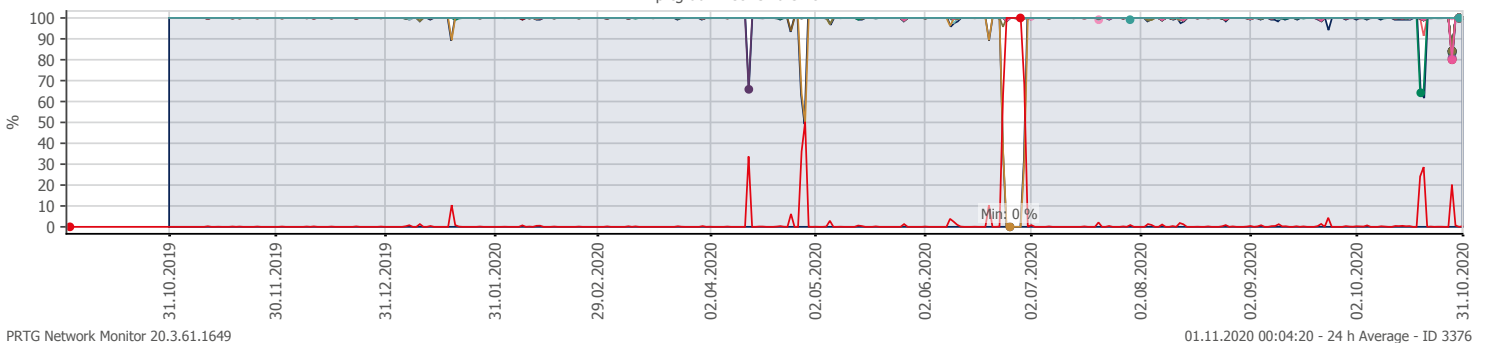

Oppetid KDRS Digitalt Depot 24x7: Business Process Digitalt Depot

Report Time Span:	01.10.2020 00:00:00 - 01.11.2020 00:00:00			
Report Hours:	24x7			
Sensor Type:	Business Process (60 s Interval)			
Probe, Group, Device:	Local probe > Local probe > prtg-adminsone.kdrs.no			
Uptime Stats:	Up:	97,507 % ■ [30d 04h 50m 12s]	Down:	2,493 % ■ [18h 31m 43s]
Request Stats:	Good:	96,689 % ■ [43167]	Failed:	3,311 % ■ [1478]
Average (Global State):	97 %			

Business Process Digitalt Depot
prtg-adminsone.kdrs.no

Business Process Digitalt Depot
prtg-adminsone.kdrs.no

Channel	Average
Global State	97 %
SSL VPN	100 %
EPP IKAR	99 %
Fjerndepot nord	99 %
Fjerndepot sør	99 %
EPP IKAT	97 %
EPP IKAMR	99 %
EPP IKAVA	99 %
Fake DNS	99 %