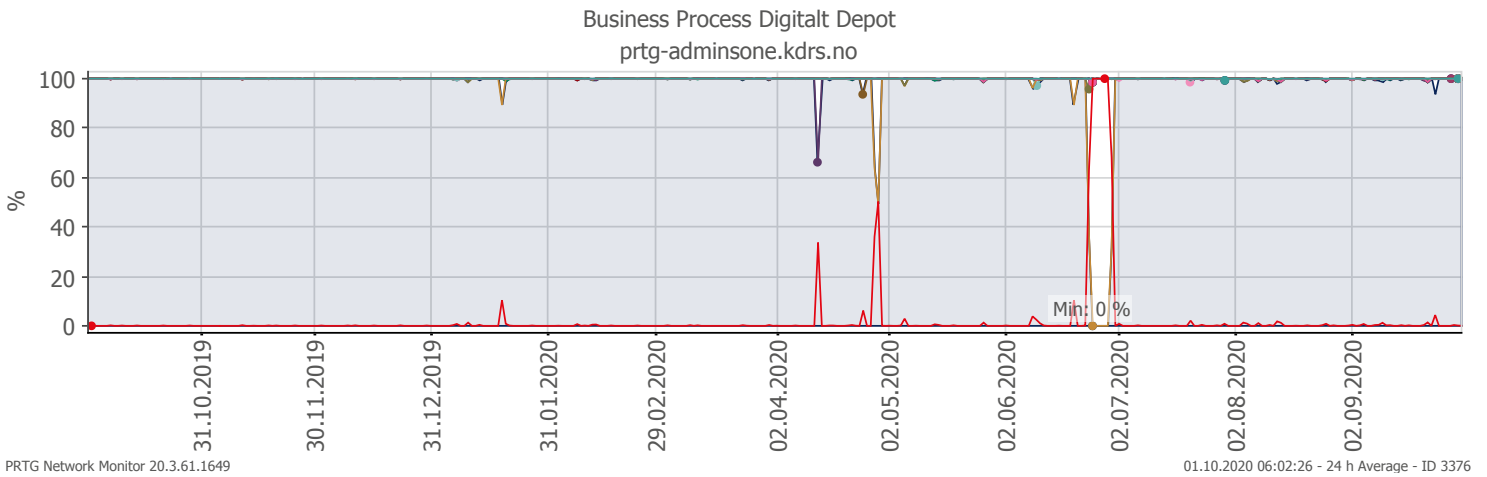

Oppetid KDRS Digitalt Depot 24x7: Business Process Digitalt Depot

Report Time Span:	01.10.2019 00:00:00 - 01.10.2020 00:00:00					
Report Hours:	24x7					
Sensor Type:	Business Process (60 s Interval)					
Probe, Group, Device:	Local probe > Local probe > prtg-adminsone.kdrs.no					
Uptime Stats:	Up:	97,761 %	[356d 06h 08m 31s]	Down:	2,239 %	[08d 03h 50m 18s]
Request Stats:	Good:	97,704 %	[512932]	Failed:	2,296 %	[12051]
Average (Global State):	98 %					

Channel	Average
Global State	98 %
SSL VPN	100 %
EPP IKAR	100 %
Fjerndepot nord	100 %
Fjerndepot sør	98 %
EPP IKAT	100 %
EPP IKAMR	100 %
EPP IKAVA	100 %
Fake DNS	100 %

Channel	Average
EPP IKAK	100 %
EPP IKAF	100 %
EPP IKATO	100 %
EPP ARKNOR	100 %
EPP DRMBY	100 %
EPP AAMA	100 %
EPP FARKSF	100 %
EPP TRDBY	100 %
AD Sikker	100 %
AD Admin	100 %