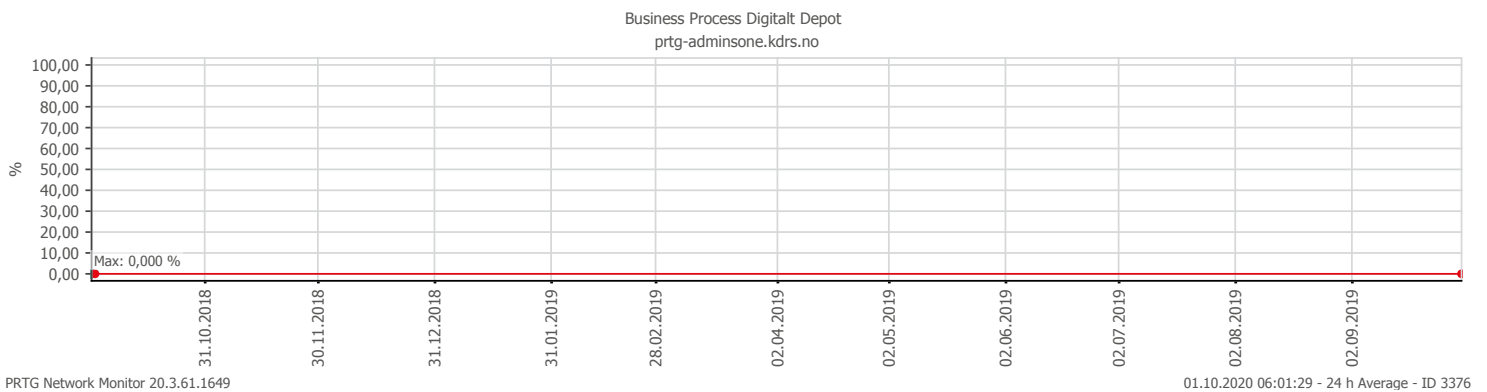

Oppetid KDRS Digitalt Depot 24x7: Business Process Digitalt Depot

Report Time Span:	01.10.2019 00:00:00 - 01.10.2020 00:00:00					
Report Hours:	24x7					
Sensor Type:	Business Process (60 s Interval)					
Probe, Group, Device:	Local probe > Local probe > prtg-adminsone.kdrs.no					
Uptime Stats:	Up:	97,761 %	[356d 06h 08m 31s]	Down:	2,239 %	[08d 03h 50m 18s]
Request Stats:	Good:	97,704 %	[512932]	Failed:	2,296 %	[12051]
Average (Global State):	98 %					