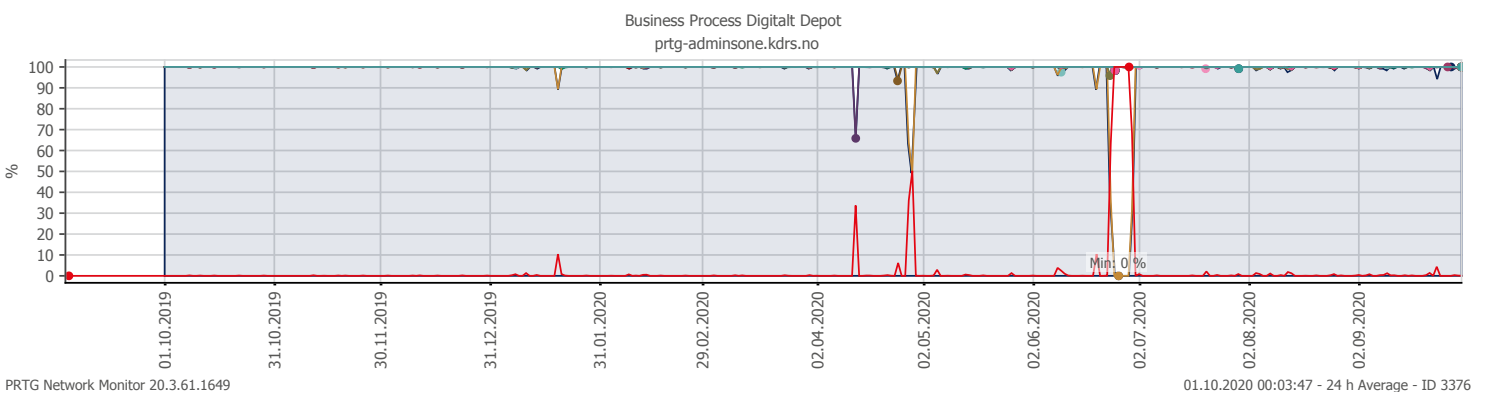

Channel	Average
Global State	99 %
SSL VPN	100 %
EPP IKAR	100 %
Fjerndepot nord	100 %
Fjerndepot sør	100 %
EPP IKAT	100 %
EPP IKAMR	100 %
EPP IKAVA	100 %
Fake DNS	100 %