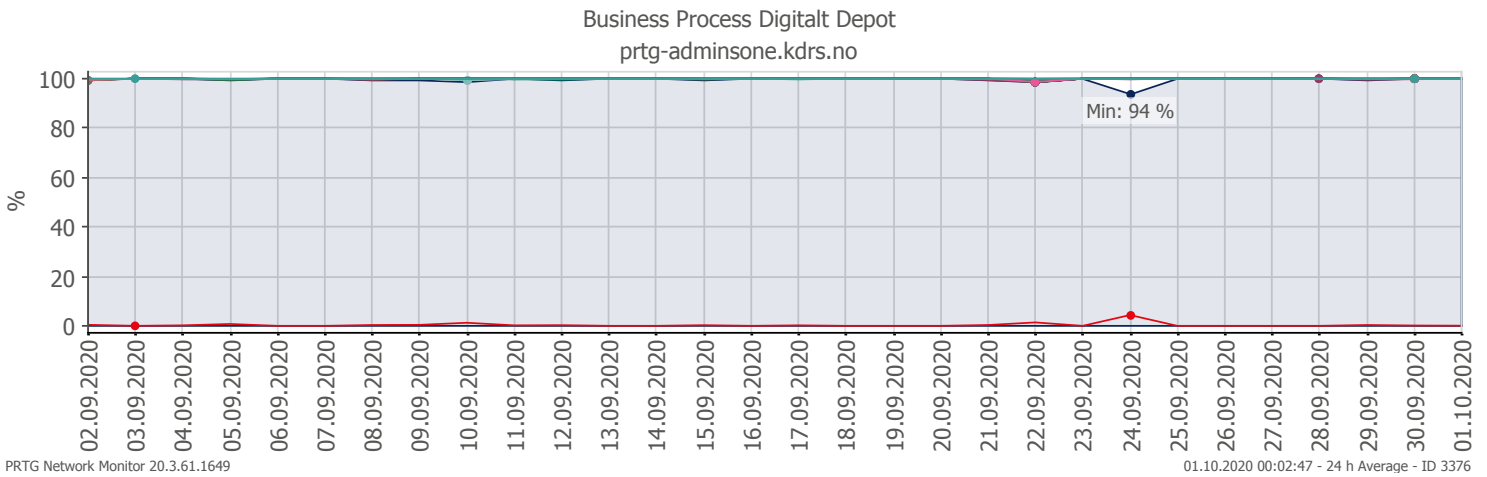

Oppetid KDRS Digitalt Depot 24x7: Business Process Digitalt Depot

Report Time Span:	01.09.2020 00:00:00 - 01.10.2020 00:00:00					
Report Hours:	24x7					
Sensor Type:	Business Process (60 s Interval)					
Probe, Group, Device:	Local probe > Local probe > prtg-adminsone.kdrs.no					
Uptime Stats:	Up:	99,632 %	[29d 20h 54m 55s]	Down:	0,368 %	[02h 39m 05s]
Request Stats:	Good:	99,479 %	[42976]	Failed:	0,521 %	[225]
Average (Global State):	99 %					