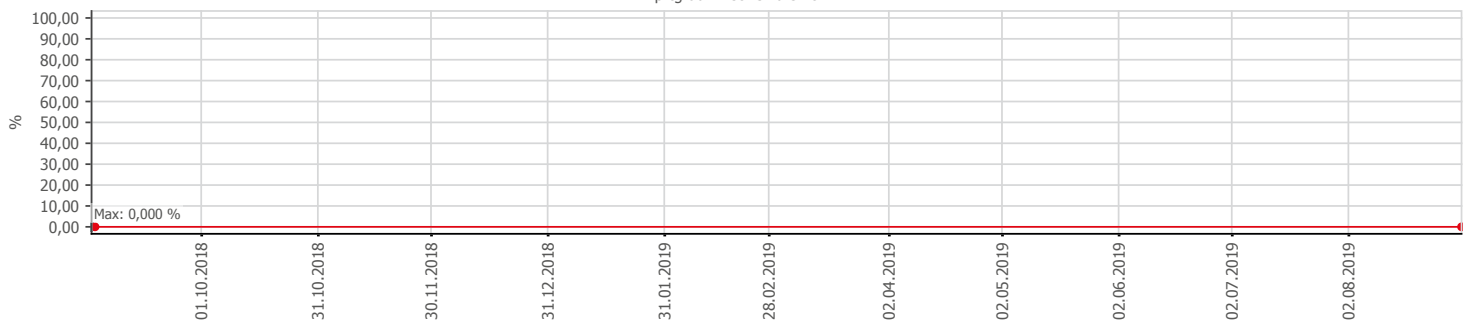

Business Process Digitalt Depot
prtng-adminsone.kdrs.no

PRTG Network Monitor 20.3.61.1649

01.09.2020 06:00:07 - 24 h Average - ID 3376

Channel	Average
Global State	98 %
SSL VPN	100 %
EPP IKAR	100 %
Fjerndepot nord	100 %
Fjerndepot sør	98 %
EPP IKAT	100 %
EPP IKAMR	100 %
EPP IKAVA	100 %
Fake DNS	100 %