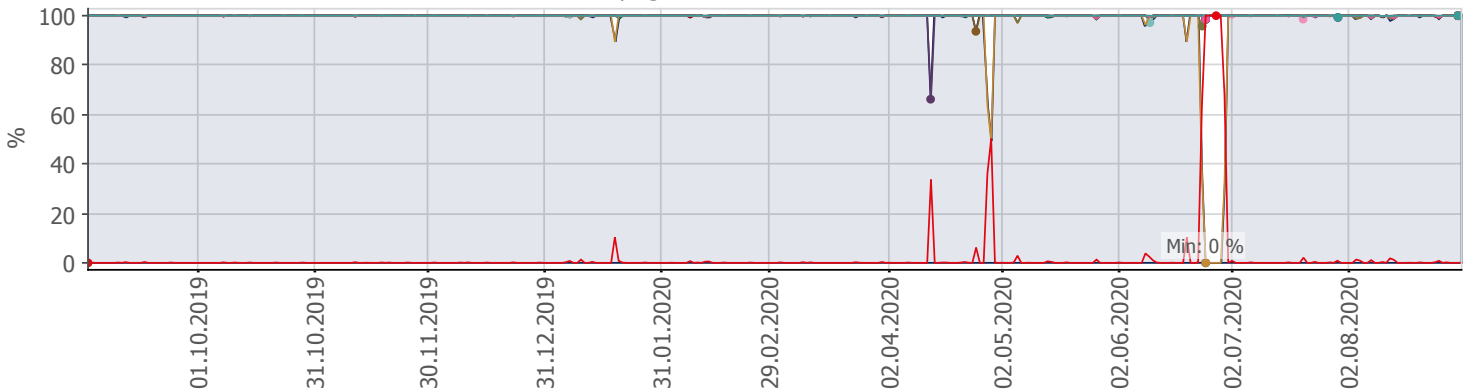

Oppetid KDRS Digitalt Depot 24x7: Business Process Digitalt Depot

Report Time Span:	01.09.2019 00:00:00 - 01.09.2020 00:00:00					
Report Hours:	24x7					
Sensor Type:	Business Process (60 s Interval)					
Probe, Group, Device:	Local probe > Local probe > prtng-adminsone.kdrs.no					
Uptime Stats:	Up:	97,787 %	[356d 02h 32m 56s]	Down:	2,213 %	[08d 01h 25m 13s]
Request Stats:	Good:	97,741 %	[512765]	Failed:	2,259 %	[11849]
Average (Global State):	98 %					

Business Process Digitalt Depot
prtng-adminsone.kdrs.no

PRTG Network Monitor 20.3.61.1649

01.09.2020 06:01:03 - 24 h Average - ID 3376

- Downtime (%)
- Global State
- SSL VPN
- EPP IKAR
- Fjerndepot nord
- Fjerndepot sør
- EPP IKAT
- EPP IKAMR
- EPP IKAVA
- Fake DNS
- EPP IKAK
- EPP IKAF
- EPP IKATO
- EPP ARKNOR
- EPP DRMBY
- EPP AAMA
- EPP FARKSF
- EPP TRDBY
- AD Sikker
- AD Admin