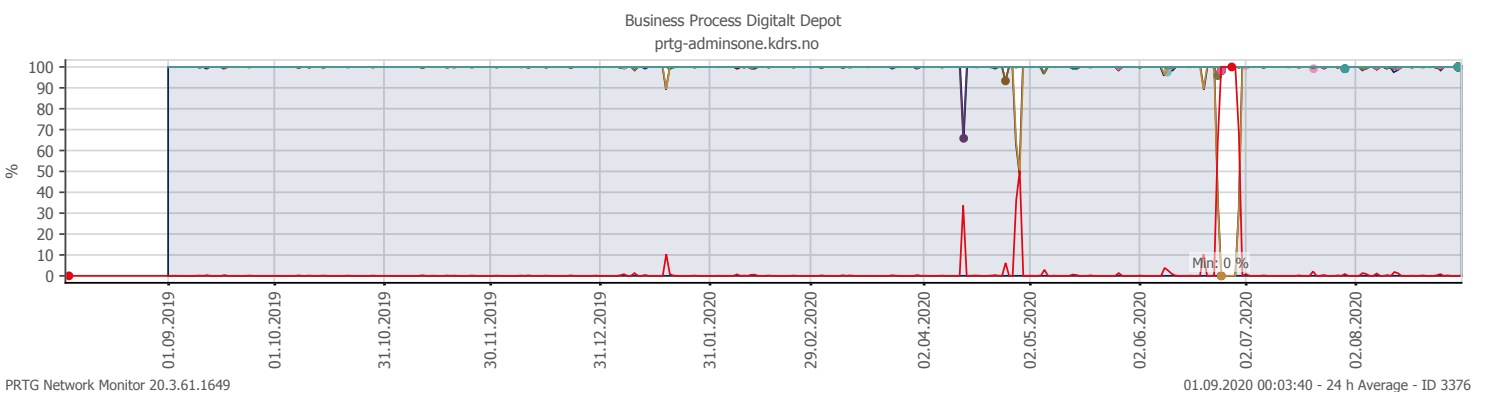

Oppetid KDRS Digitalt Depot 24x7: Business Process Digitalt Depot

Report Time Span:	01.08.2020 00:00:00 - 01.09.2020 00:00:00					
Report Hours:	24x7					
Sensor Type:	Business Process (60 s Interval)					
Probe, Group, Device:	Local probe > Local probe > prtq-adminsone.kdrs.no					
Uptime Stats:	Up:	99,726 %	[30d 20h 43m 25s]	Down:	0,274 %	[02h 02m 09s]
Request Stats:	Good:	99,623 %	[44426]	Failed:	0,377 %	[168]
Average (Global State):	100 %					

- Downtime (%)
- Global State
- SSL VPN
- EPP IKAR
- Fjerndepot nord
- Fjerndepot sør
- EPP IKAT
- EPP IKAMR
- EPP IKAVA
- Fake DNS
- EPP IKAK
- EPP IKAF
- EPP ARKNOR
- EPP DRMBY
- EPP AAMA
- EPP FARKSF
- EPP TRDBY
- AD Sikker
- AD Admin