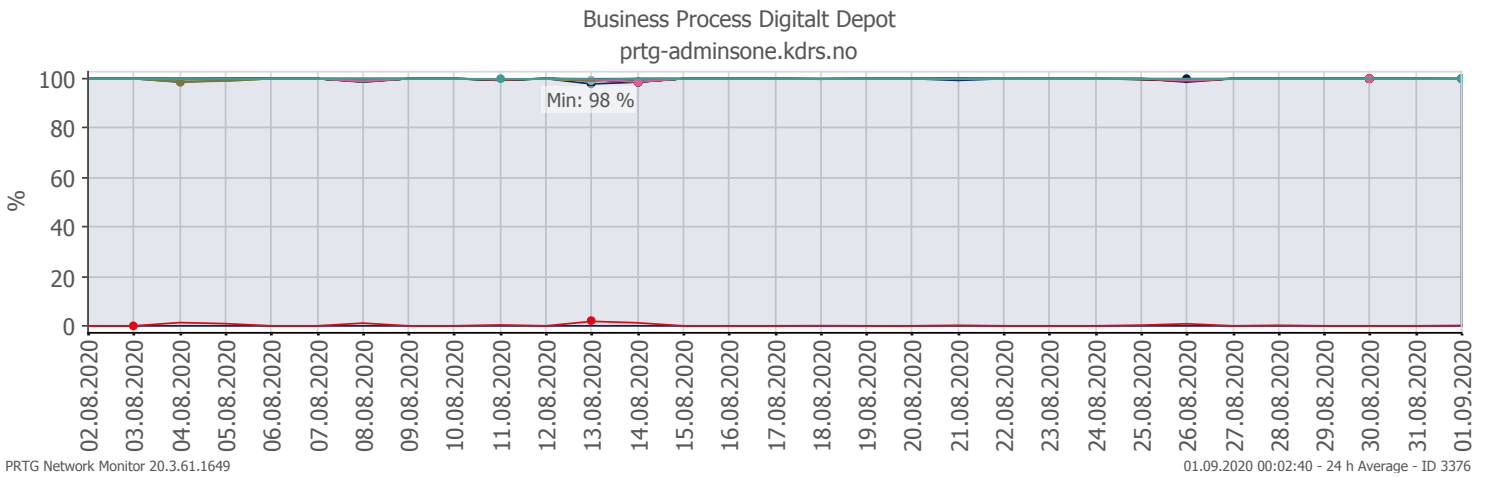

Oppetid KDRS Digitalt Depot 24x7: Business Process Digitalt Depot

Report Time Span:	01.08.2020 00:00:00 - 01.09.2020 00:00:00					
Report Hours:	24x7					
Sensor Type:	Business Process (60 s Interval)					
Probe, Group, Device:	Local probe > Local probe > prtq-adminsone.kdrs.no					
Uptime Stats:	Up:	99,726 %	[30d 20h 43m 25s]	Down:	0,274 %	[02h 02m 09s]
Request Stats:	Good:	99,623 %	[44426]	Failed:	0,377 %	[168]
Average (Global State):	100 %					