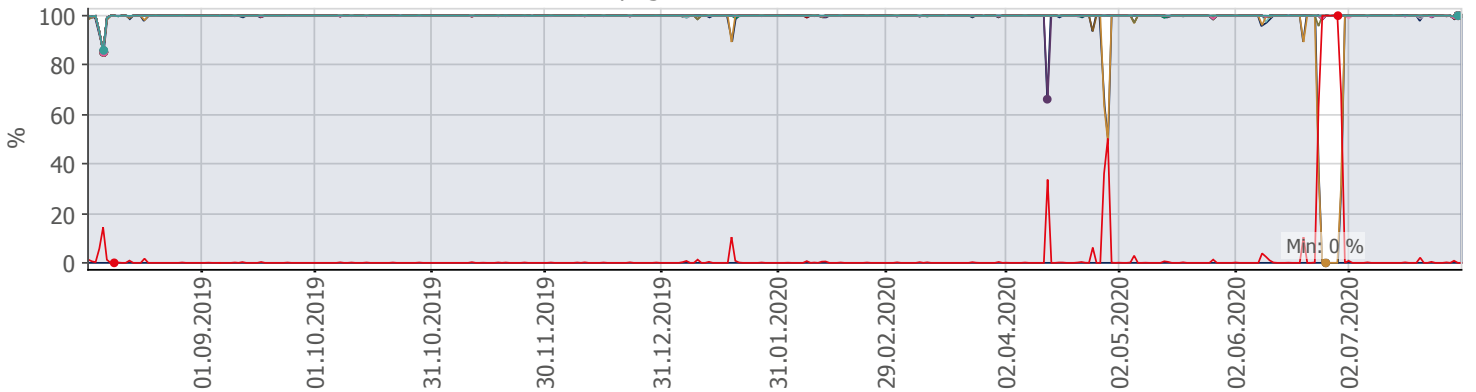

## Oppetid KDRS Digitalt Depot 24x7: Business Process Digitalt Depot

Report Time Span:	01.08.2019 00:00:00 - 01.08.2020 00:00:00					
Report Hours:	24x7					
Sensor Type:	Business Process (60 s Interval)					
Probe, Group, Device:	Local probe > Local probe > prtg-adminsone.kdrs.no					
Uptime Stats:	Up:	97,739 %	[355d 14h 56m 46s]	Down:	2,261 %	[08d 05h 26m 04s]
Request Stats:	Good:	97,695 %	[512069]	Failed:	2,305 %	[12083]
Average (Global State):	98 %					

Business Process Digitalt Depot  
prtg-adminsone.kdrs.no

PRTG Network Monitor 20.3.60.1623

01.08.2020 06:01:20 - 24 h Average - ID 3376

- Downtime (%)
- Global State
- SSL VPN
- EPP IKAR
- Fjerndepot nord
- Fjerndepot sør
- EPP IKAT
- EPP IKAMR
- EPP IKAVA
- Fake DNS
- EPP IKAK
- EPP IKAF
- EPP IKATO
- EPP ARKNOR
- EPP DRMBY
- EPP AAMA
- EPP FARKSF
- EPP TRDBY
- AD Sikker
- AD Admin