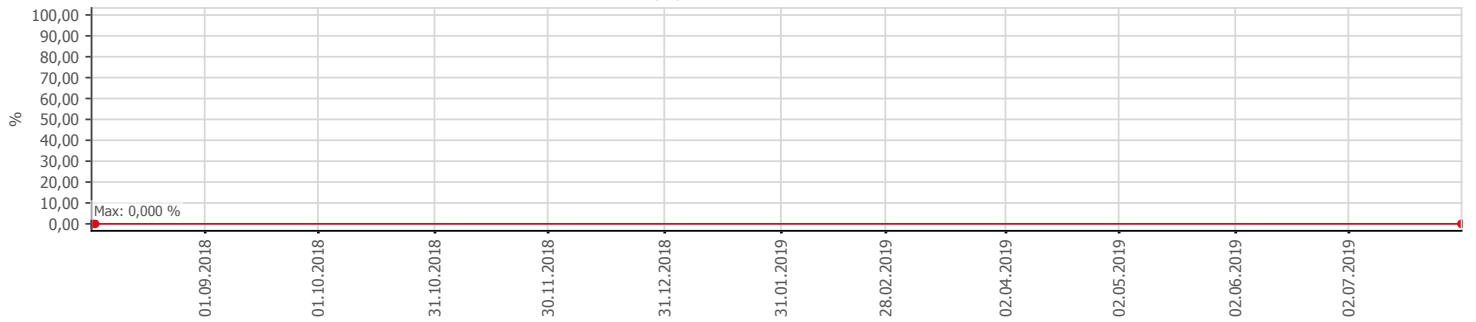

Business Process Digitalt Depot
prtg-adminsone.kdrs.no

PRTG Network Monitor 20.3.60.1623

01.08.2020 06:00:24 - 24 h Average - ID 3376

Channel	Average
Global State	98 %
SSL VPN	100 %
EPP IKAR	100 %
Fjerndepot nord	100 %
Fjerndepot sør	98 %
EPP IKAT	100 %
EPP IKAMR	100 %
EPP IKAVA	100 %
Fake DNS	100 %