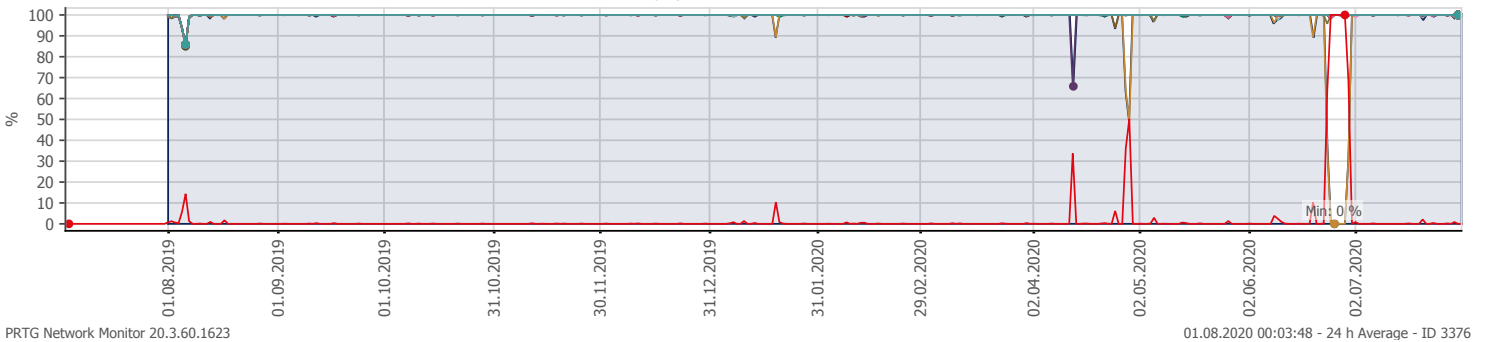

Business Process Digitalt Depot
prtg-adminsone.kdrs.no

Channel	Average
Global State	100 %
SSL VPN	100 %
EPP IKAR	100 %
Fjerndepot nord	100 %
Fjerndepot sør	100 %
EPP IKAT	100 %
EPP IKAMR	100 %
EPP IKAVA	100 %
Fake DNS	100 %