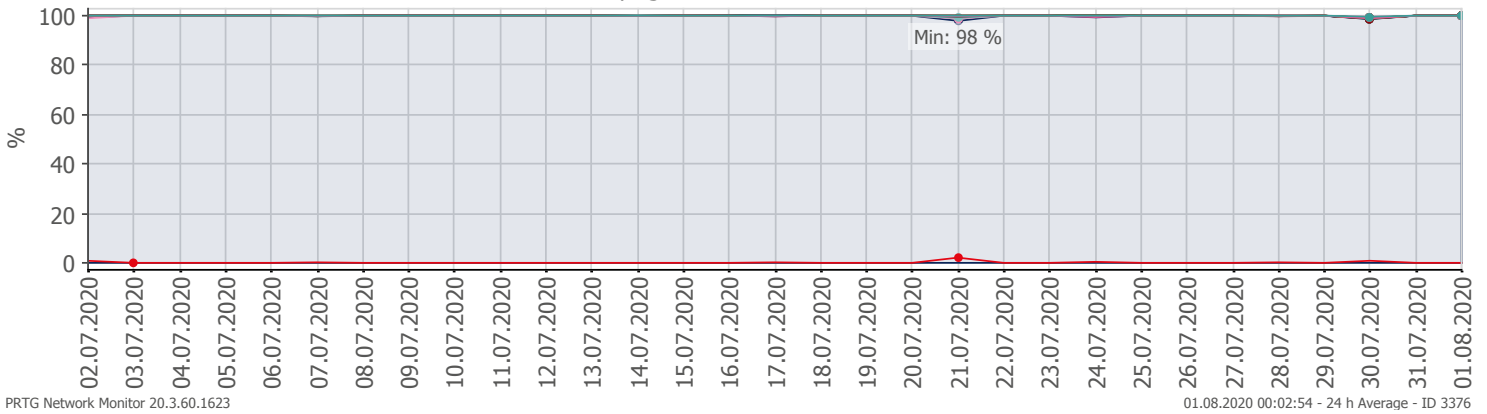

Oppetid KDRS Digitalt Depot 24x7: Business Process Digitalt Depot

Report Time Span:	01.07.2020 00:00:00 - 01.08.2020 00:00:00					
Report Hours:	24x7					
Sensor Type:	Business Process (60 s Interval)					
Probe, Group, Device:	Local probe > Local probe > prtg-adminsone.kdrs.no					
Uptime Stats:	Up:	99,844 %	[30d 22h 18m 46s]	Down:	0,156 %	[01h 09m 31s]
Request Stats:	Good:	99,785 %	[44535]	Failed:	0,215 %	[96]
Average (Global State):	100 %					

Business Process Digitalt Depot
prtg-adminsone.kdrs.no

- Downtime (%)
- Global State
- SSL VPN
- EPP IKAR
- Fjerndepot nord
- Fjerndepot sør
- EPP IKAT
- EPP IKAMR
- EPP IKAVA
- Fake DNS
- EPP IKAK
- EPP IKAF
- EPP ARKNOR
- EPP DRMBY
- EPP AAMA
- EPP FARKSF
- EPP TRDBY
- AD Sikker
- AD Admin