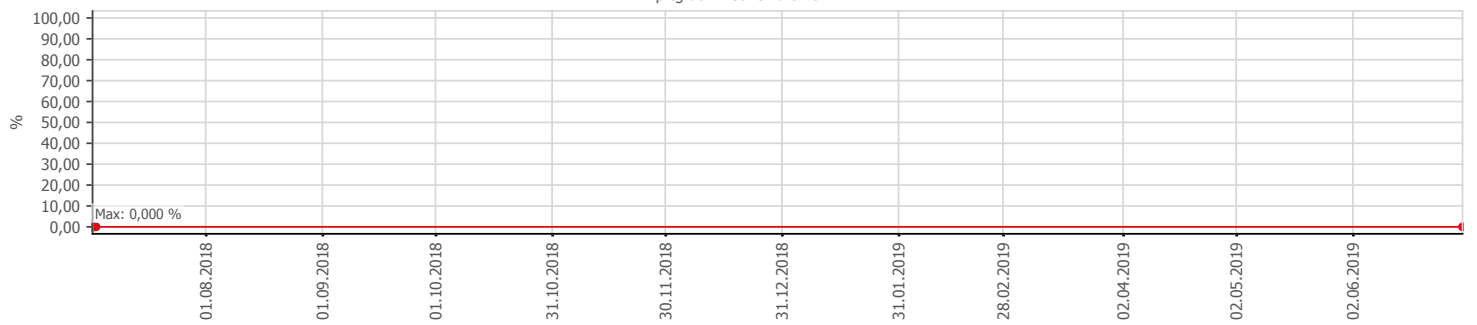

Business Process Digitalt Depot
prtgm-adminsone.kdrs.no

Channel	Average
Global State	98 %
SSL VPN	100 %
EPP IKAR	100 %
Fjerndepot nord	100 %
Fjerndepot sør	98 %
EPP IKAT	100 %
EPP IKAMR	100 %
EPP IKAVA	100 %
Fake DNS	100 %