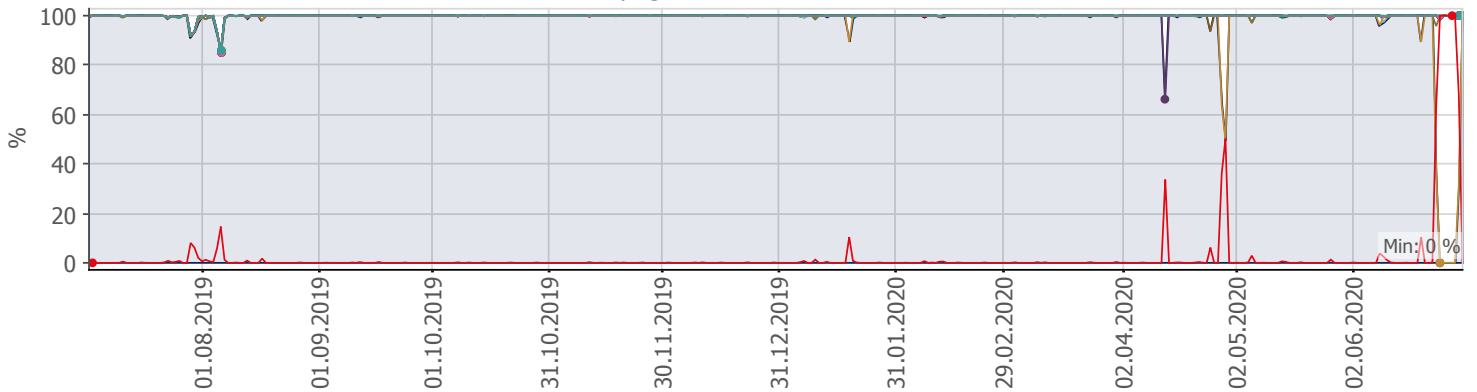

Oppetid KDRS Digitalt Depot 24x7: Business Process Digitalt Depot

Report Time Span:	01.07.2019 00:00:00 - 01.07.2020 00:00:00					
Report Hours:	24x7					
Sensor Type:	Business Process (60 s Interval)					
Probe, Group, Device:	Local probe > Local probe > prtgm-adminsone.kdrs.no					
Uptime Stats:	Up:	97,697 %	[355d 03h 30m 02s]	Down:	2,303 %	[08d 08h 53m 33s]
Request Stats:	Good:	97,647 %	[511347]	Failed:	2,353 %	[12324]
Average (Global State):	98 %					

Business Process Digitalt Depot
prtgm-adminsone.kdrs.no

- Downtime (%)
- Global State
- SSL VPN
- EPP IKAR
- Fjerndepot nord
- Fjerndepot sør
- EPP IKAT
- EPP IKAMR
- EPP IKAVA
- Fake DNS
- EPP IKAK
- EPP IKAF
- EPP IKATO
- EPP ARKNOR
- EPP DRMBY
- EPP AAMA
- EPP FARKSF
- EPP TRDBY
- AD Sikker
- AD Admin