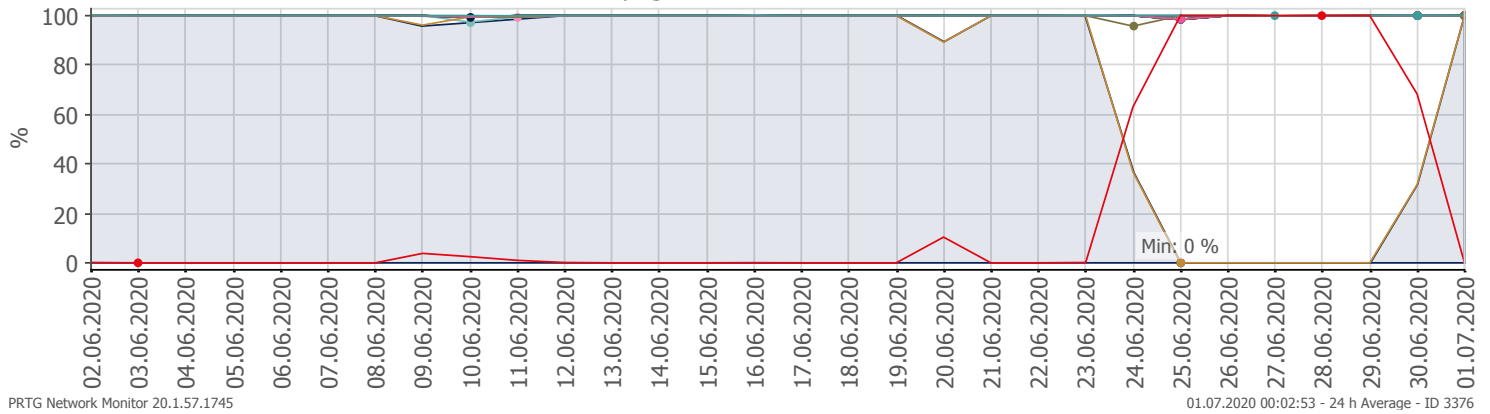

Oppetid KDRS Digitalt Depot 24x7: Business Process Digitalt Depot

Report Time Span:	01.06.2020 00:00:00 - 01.07.2020 00:00:00			
Report Hours:	24x7			
Sensor Type:	Business Process (60 s Interval)			
Probe, Group, Device:	Local probe > Local probe > prtg-adminsone.kdrs.no			
Uptime Stats:	Up:	79 % ■ [23d 11h 29m 31s]	Down:	21 % ■ [06d 09h 21m 26s]
Request Stats:	Good:	79 % ■ [33802]	Failed:	21 % ■ [9227]
Average (Global State):	79 %			

Business Process Digitalt Depot
prtg-adminsone.kdrs.no

- Downtime (%)
- Global State
- SSL VPN
- EPP IKAR
- Fjerndepot nord
- Fjerndepot sør
- EPP IKAT
- EPP IKAMR
- EPP IKAVA
- Fake DNS
- EPP IKAK
- EPP IKAF
- EPP IKATO
- EPP ARKNOR
- EPP DRMBY
- EPP AAMA
- EPP FARKSF
- EPP TRDBY
- AD Sikker
- AD Admin