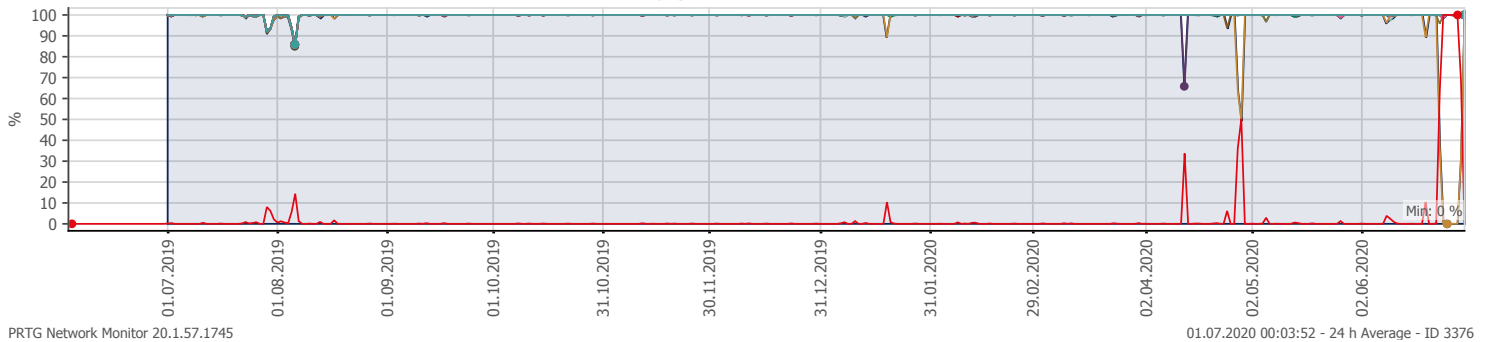

Business Process Digitalt Depot
prtg-adminsone.kdrs.no

Channel	Average
Global State	79 %
SSL VPN	100 %
EPP IKAR	100 %
Fjerndepot nord	100 %
Fjerndepot sør	79 %
EPP IKAT	100 %
EPP IKAMR	100 %
EPP IKAVA	100 %
Fake DNS	100 %