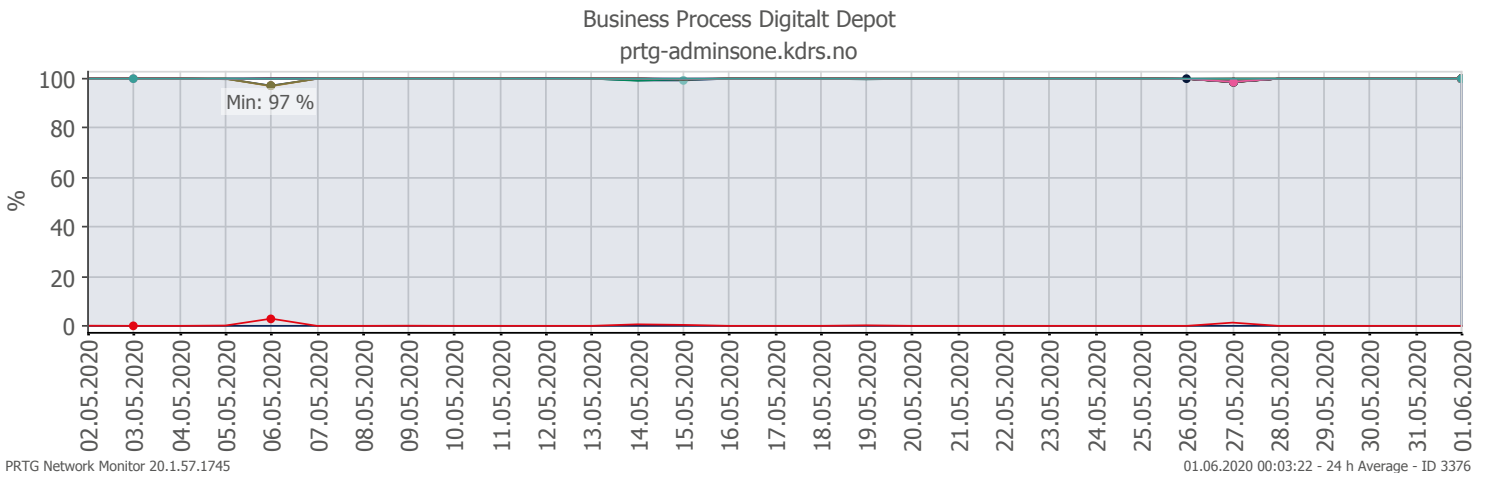

Oppetid KDRS Digitalt Depot 24x7: Business Process Digitalt Depot

Report Time Span:	01.05.2020 00:00:00 - 01.06.2020 00:00:00					
Report Hours:	24x7					
Sensor Type:	Business Process (60 s Interval)					
Probe, Group, Device:	Local probe > Local probe > prtq-adminsone.kdrs.no					
Uptime Stats:	Up:	99,815 %	[30d 18h 03m 17s]	Down:	0,185 %	[01h 22m 00s]
Request Stats:	Good:	99,768 %	[44276]	Failed:	0,232 %	[103]
Average (Global State):	100 %					