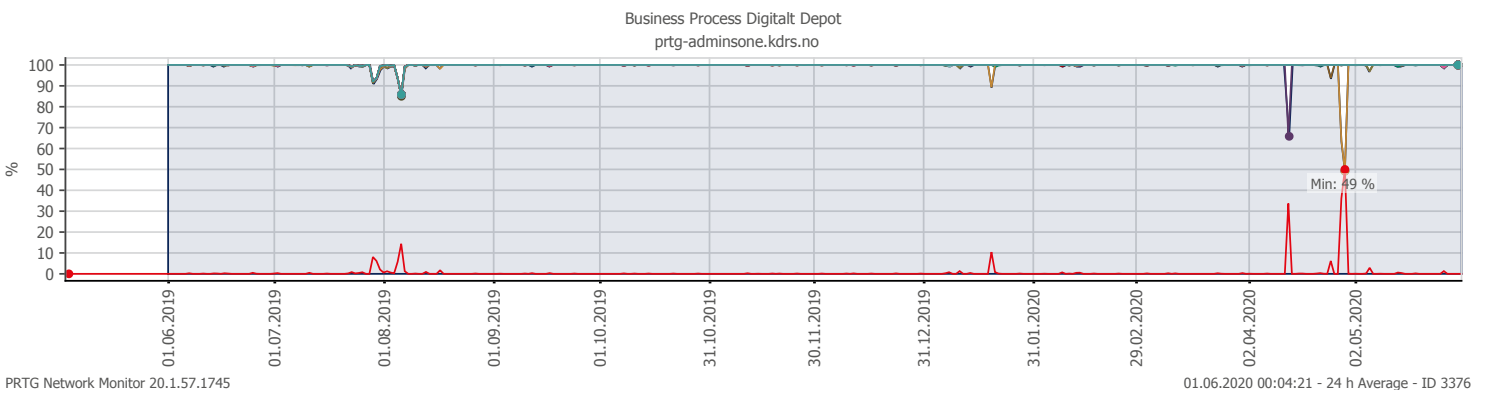

Channel	Average
Global State	100 %
SSL VPN	100 %
EPP IKAR	100 %
Fjerndepot nord	100 %
Fjerndepot sør	100 %
EPP IKAT	100 %
EPP IKAMR	100 %
EPP IKAVA	100 %
Fake DNS	100 %