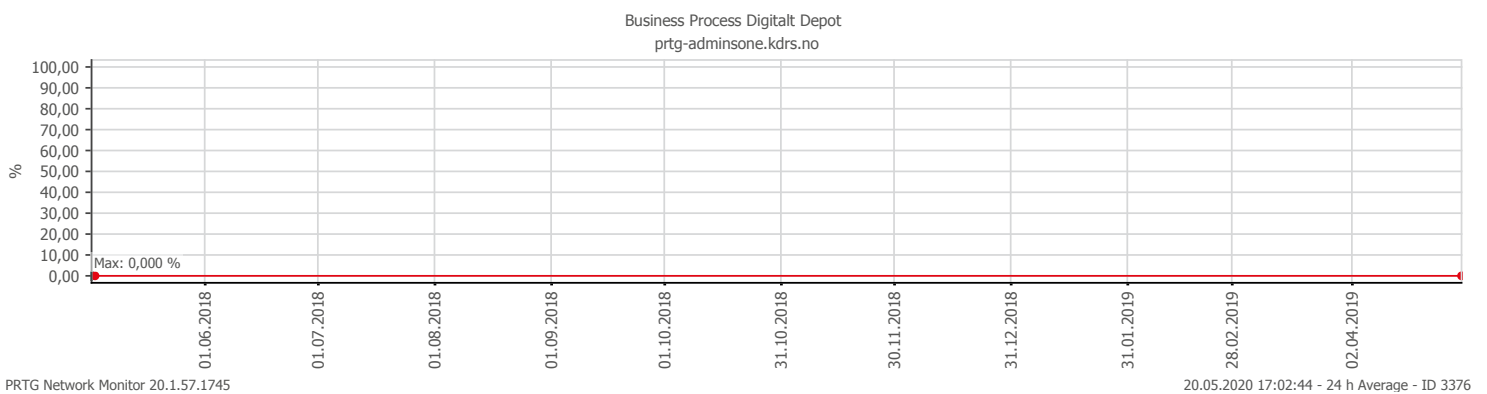

Channel	Average
Global State	99 %
SSL VPN	100 %
EPP IKAR	100 %
Fjerndepot nord	100 %
Fjerndepot sør	100 %
EPP IKAT	100 %
EPP IKAMR	100 %
EPP IKAVA	100 %
Fake DNS	100 %