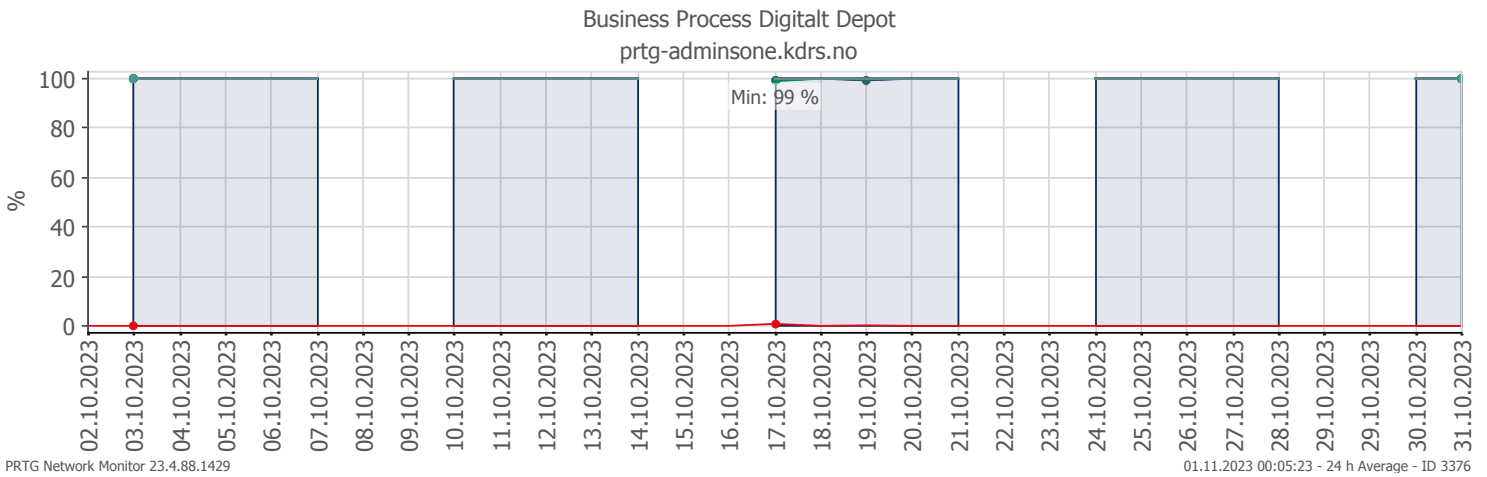

## Oppetid KDRS Digitalt Depot Kontortid: Business Process Digitalt Depot

Report Time Span:	01.10.2023 00:00:00 - 01.11.2023 00:00:00					
Report Hours:	Kontortid					
Sensor Type:	Business Process (60 s Interval)					
Probe, Group, Device:	Local probe > Local probe > prtq-adminsone.kdrs.no					
Uptime Stats:	Up:	99,953 %	[07d 07h 41m 31s]	Down:	0,047 %	[05m 00s]
Request Stats:	Good:	99,934 %	[10553]	Failed:	0,066 %	[7]
Average (Global State):	100 %					