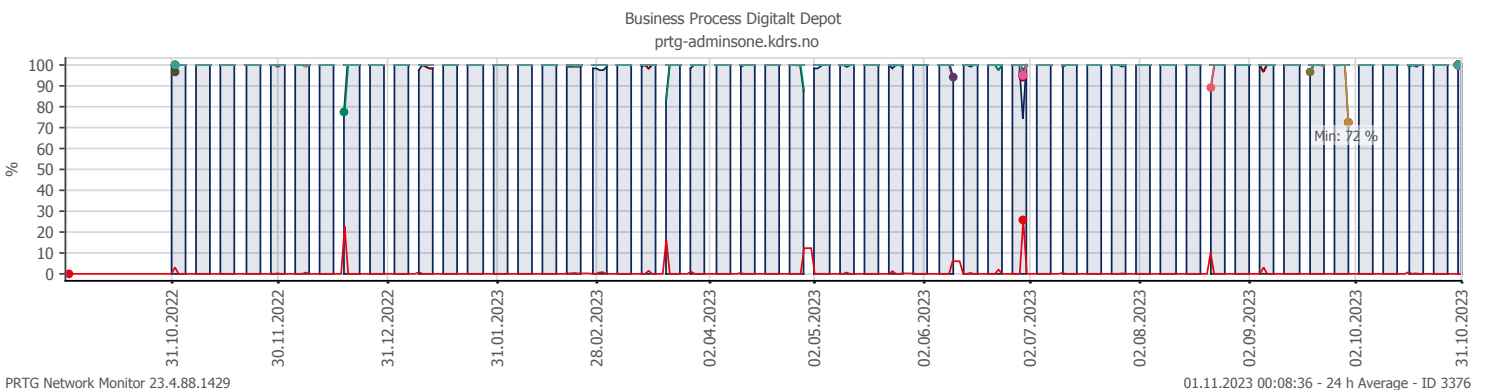

Channel	Average
Global State	100 %
SSL VPN	100 %
EPP IKAR	100 %
Fjerndepot nord	100 %
Fjerndepot sør	100 %
EPP IKAT	100 %
EPP IKAMR	100 %
EPP IKAVA	100 %
Fake DNS	100 %