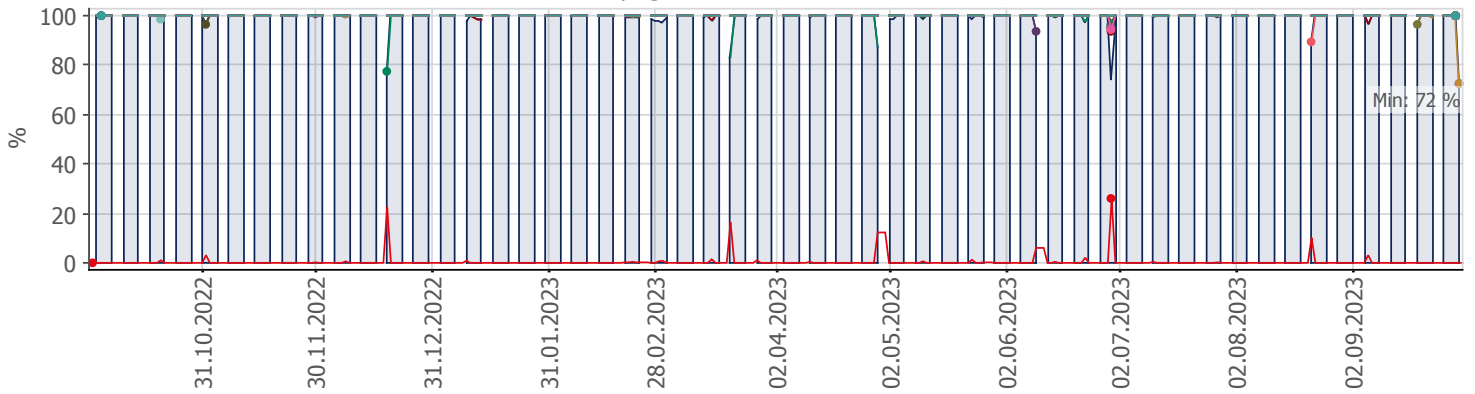

Oppetid KDRS Digitalt Depot Kontortid: Business Process Digitalt Depot

Report Time Span:	01.10.2022 00:00:00 - 01.10.2023 00:00:00			
Report Hours:	Kontortid			
Sensor Type:	Business Process (60 s Interval)			
Probe, Group, Device:	Local probe > Local probe > prtg-adminsone.kdrs.no			
Uptime Stats:	Up:	99,564 % [86d 04h 08m 31s]	Down:	0,436 % [09h 04m 00s]
Request Stats:	Good:	99,464 % [124115]	Failed:	0,536 % [669]
Average (Global State):	99 %			

Business Process Digitalt Depot
prtg-adminsone.kdrs.no

PRTG Network Monitor 23.3.86.1520

- Downtime
- EPP IKAR
- EPP IKAT
- Fake DNS
- EPP ARKNOR
- EPP FARKSF
- AD Admin
- (%) Global State
- Fjerndepot nord
- EPP IKAMR
- EPP IKAF
- EPP DRMBY
- EPP TRDBY
- SSL VPN
- Fjerndepot sør
- EPP IKAVA
- EPP IKATO
- EPP AAMA
- AD Sikker