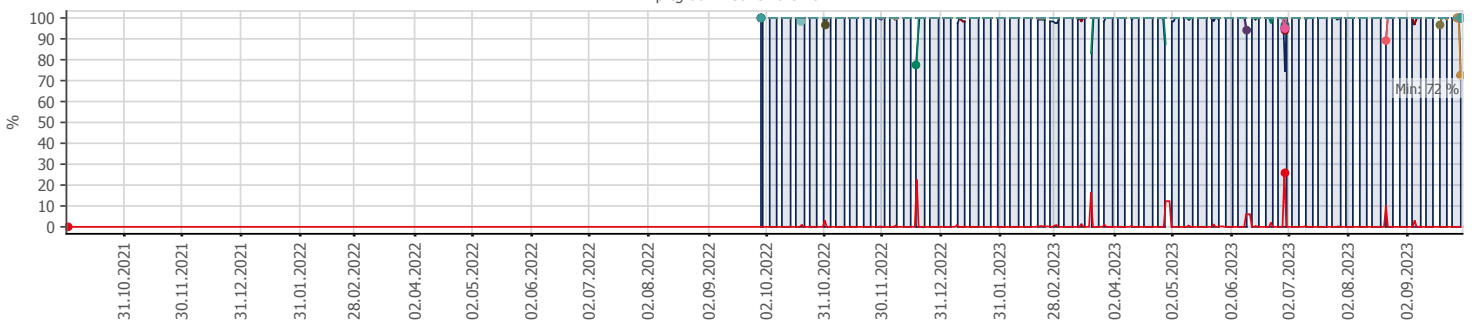

Business Process Digitalt Depot
prtg-adminsone.kdrs.no

PRTG Network Monitor 23.3.86.1520

Channel	Average
Global State	99 %
SSL VPN	100 %
EPP IKAR	100 %
Fjerndepot nord	100 %
Fjerndepot sør	100 %
EPP IKAT	100 %
EPP IKAMR	100 %
EPP IKAVA	100 %
Fake DNS	100 %