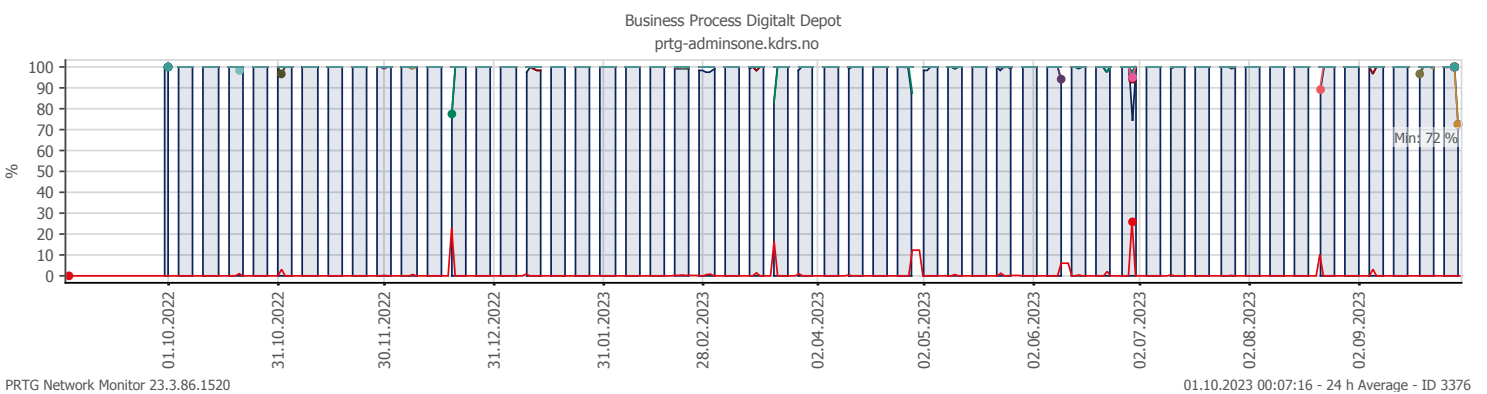

## Oppetid KDRS Digitalt Depot Kontortid: Business Process Digitalt Depot

Report Time Span:	01.09.2023 00:00:00 - 01.10.2023 00:00:00			
Report Hours:	Kontortid			
Sensor Type:	Business Process (60 s Interval)			
Probe, Group, Device:	Local probe > Local probe > prtg-adminsone.kdrs.no			
Uptime Stats:	Up:	99,851 % <span style="color: green;">■</span> [06d 23h 34m 37s]	Down:	0,149 % <span style="color: red;">■</span> [15m 00s]
Request Stats:	Good:	99,831 % <span style="color: green;">■</span> [10064]	Failed:	0,169 % <span style="color: red;">■</span> [17]
Average (Global State):	98 %			

- Downtime (%)
- Global State
- SSL VPN
- EPP IKAR
- Fjerndepot nord
- Fjerndepot sør
- EPP IKAT
- EPP IKAMR
- EPP IKAVA
- Fake DNS
- EPP IKAF
- EPP IKATO
- EPP ARKNOR
- EPP DRMBY
- EPP AAMA
- EPP FARKSF
- EPP TRDBY
- AD Sikker
- AD Admin