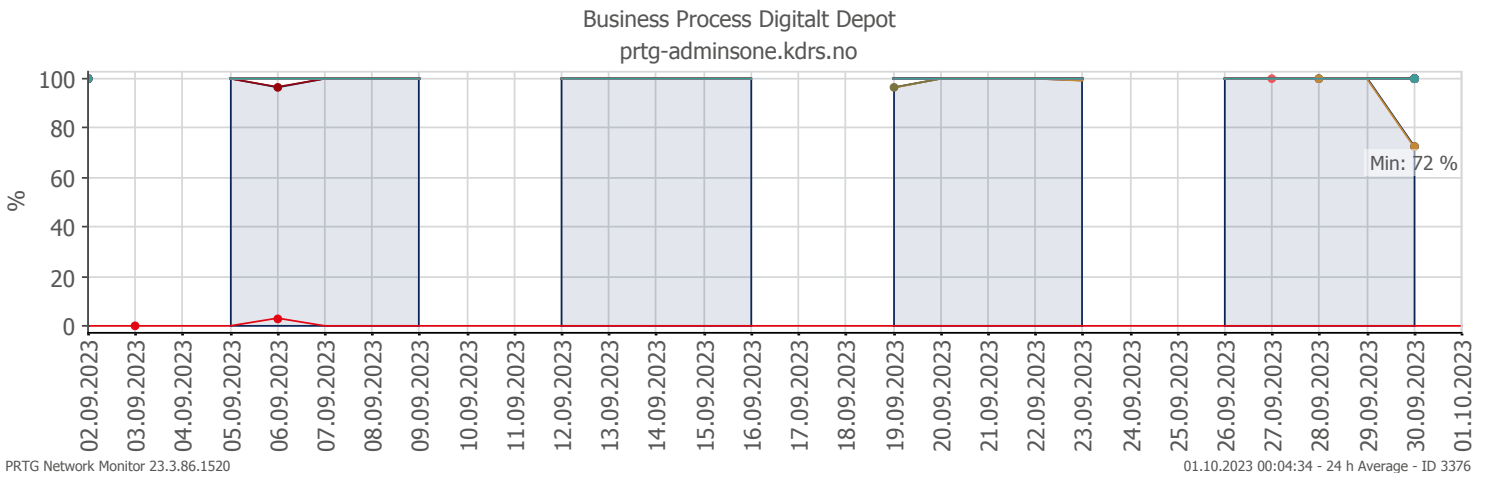

## Oppetid KDRS Digitalt Depot Kontortid: Business Process Digitalt Depot

Report Time Span:	01.09.2023 00:00:00 - 01.10.2023 00:00:00			
Report Hours:	Kontortid			
Sensor Type:	Business Process (60 s Interval)			
Probe, Group, Device:	Local probe > Local probe > prtg-adminsone.kdrs.no			
Uptime Stats:	Up:	99,851 % <span style="color: green;">■</span> [06d 23h 34m 37s]	Down:	0,149 % <span style="color: red;">■</span> [15m 00s]
Request Stats:	Good:	99,831 % <span style="color: green;">■</span> [10064]	Failed:	0,169 % <span style="color: red;">■</span> [17]
Average (Global State):	98 %			