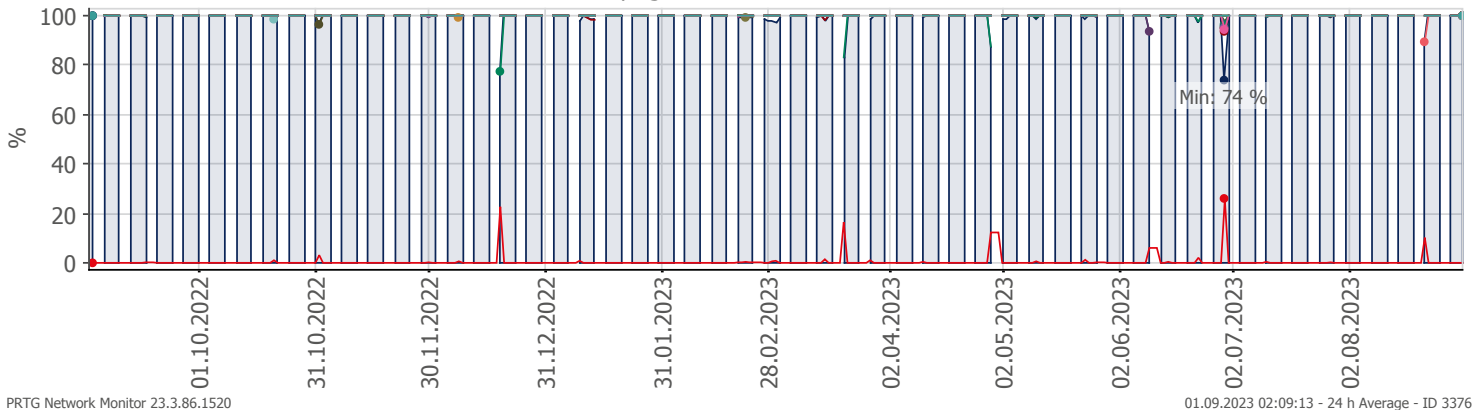

Oppetid KDRS Digitalt Depot Kontortid: Business Process Digitalt Depot

Report Time Span:	01.09.2022 00:00:00 - 01.09.2023 00:00:00			
Report Hours:	Kontortid			
Sensor Type:	Business Process (60 s Interval)			
Probe, Group, Device:	Local probe > Local probe > prtg-adminsone.kdrs.no			
Uptime Stats:	Up:	99,576 % ■ [86d 12h 06m 05s]	Down:	0,424 % ■ [08h 50m 00s]
Request Stats:	Good:	99,477 % ■ [124592]	Failed:	0,523 % ■ [655]
Average (Global State):	99 %			

Business Process Digitalt Depot
prtg-adminsone.kdrs.no

- Downtime
- EPP IKAR
- EPP IKAT
- Fake DNS
- EPP ARKNOR
- EPP FARKSF
- AD Admin
- Global State
- Fjerndepot nord
- EPP IKAMR
- EPP IKAF
- EPP DRMBY
- EPP TRDBY
- SSL VPN
- Fjerndepot sør
- EPP IKAVA
- EPP IKATO
- EPP AAMA
- AD Sikker