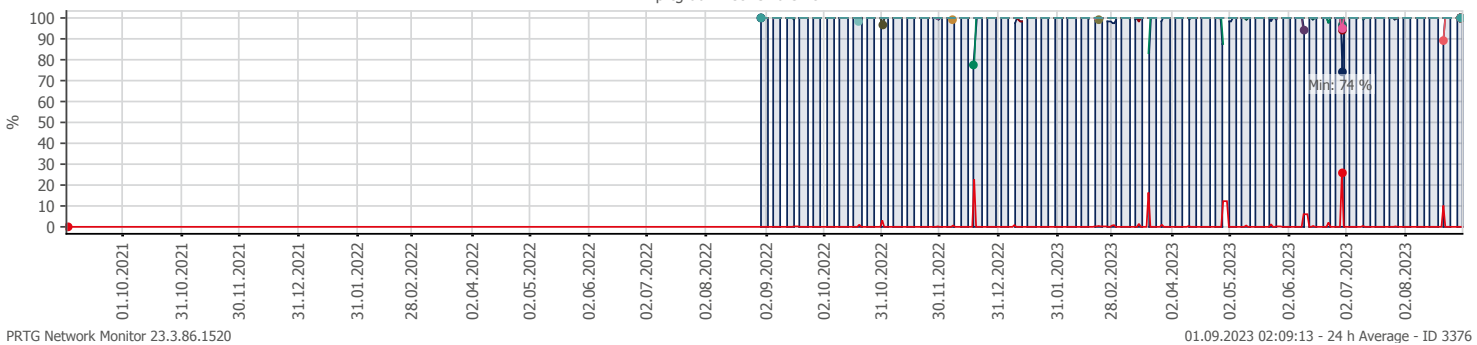

Business Process Digitalt Depot
prtg-adminsone.kdrs.no

Channel	Average
Global State	99 %
SSL VPN	100 %
EPP IKAR	100 %
Fjerndepot nord	100 %
Fjerndepot sør	100 %
EPP IKAT	100 %
EPP IKAMR	100 %
EPP IKAVA	100 %
Fake DNS	100 %