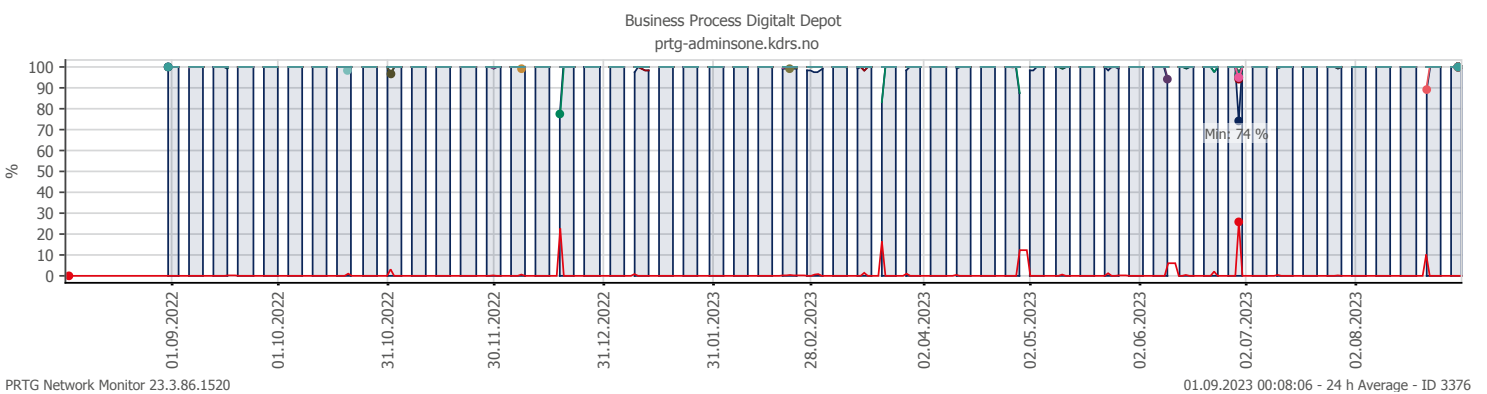

Channel	Average
Global State	100 %
SSL VPN	100 %
EPP IKAR	100 %
Fjerndepot nord	100 %
Fjerndepot sør	100 %
EPP IKAT	100 %
EPP IKAMR	100 %
EPP IKAVA	100 %
Fake DNS	100 %