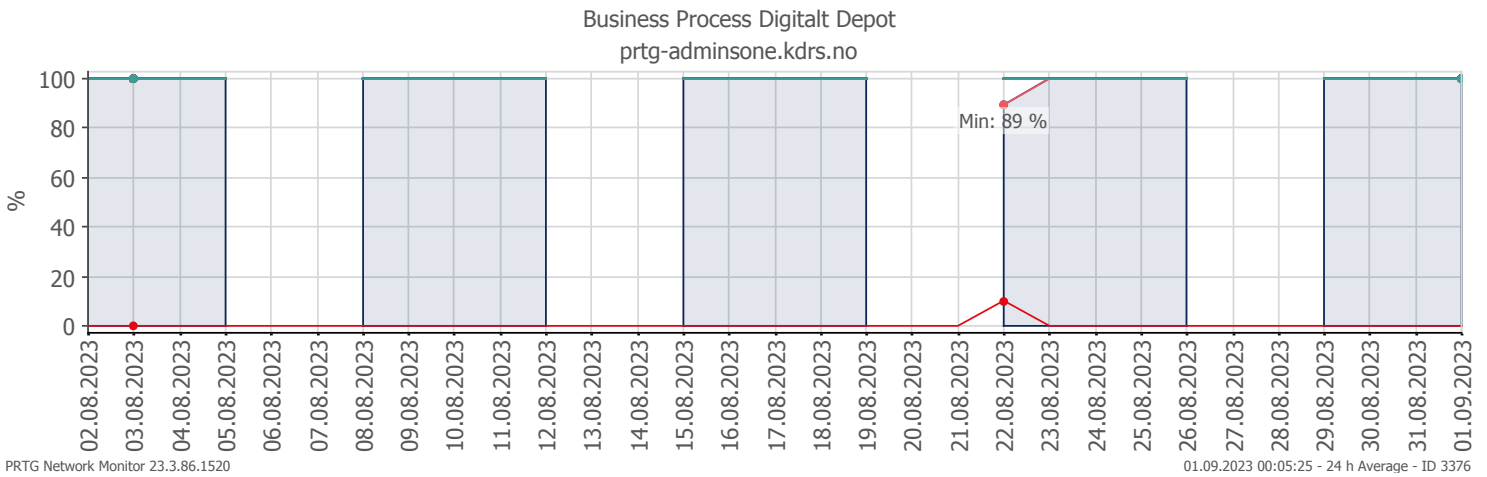

Oppetid KDRS Digitalt Depot Kontortid: Business Process Digitalt Depot

Report Time Span:	01.08.2023 00:00:00 - 01.09.2023 00:00:00			
Report Hours:	Kontortid			
Sensor Type:	Business Process (60 s Interval)			
Probe, Group, Device:	Local probe > Local probe > prtg-adminsone.kdrs.no			
Uptime Stats:	Up:	99,556 % [07d 14h 55m 41s]	Down:	0,444 % [49m 00s]
Request Stats:	Good:	99,538 % [10990]	Failed:	0,462 % [51]
Average (Global State):	100 %			