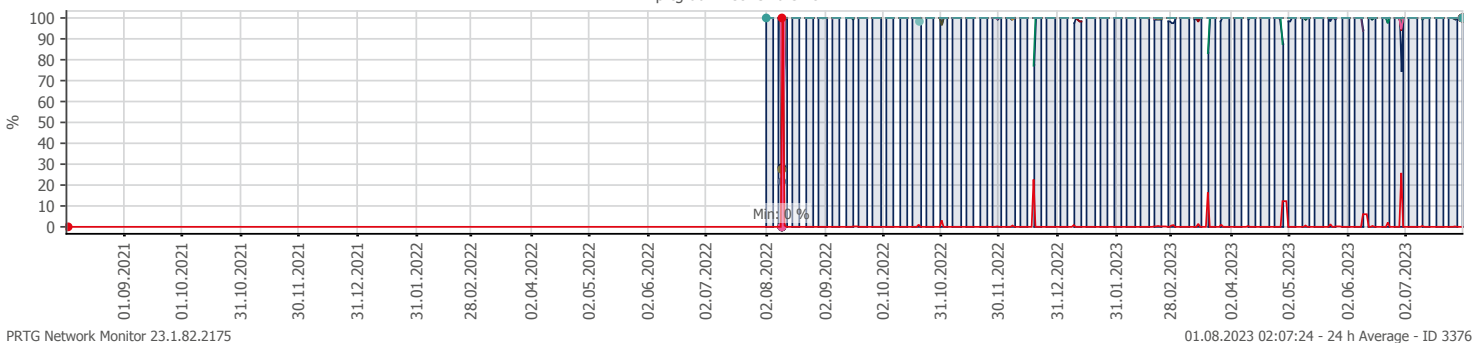

Business Process Digitalt Depot
prtg-adminsone.kdrs.no

Channel	Average
Global State	99 %
SSL VPN	100 %
EPP IKAR	100 %
Fjerndepot nord	100 %
Fjerndepot sør	100 %
EPP IKAT	99 %
EPP IKAMR	100 %
EPP IKAVA	100 %
Fake DNS	100 %