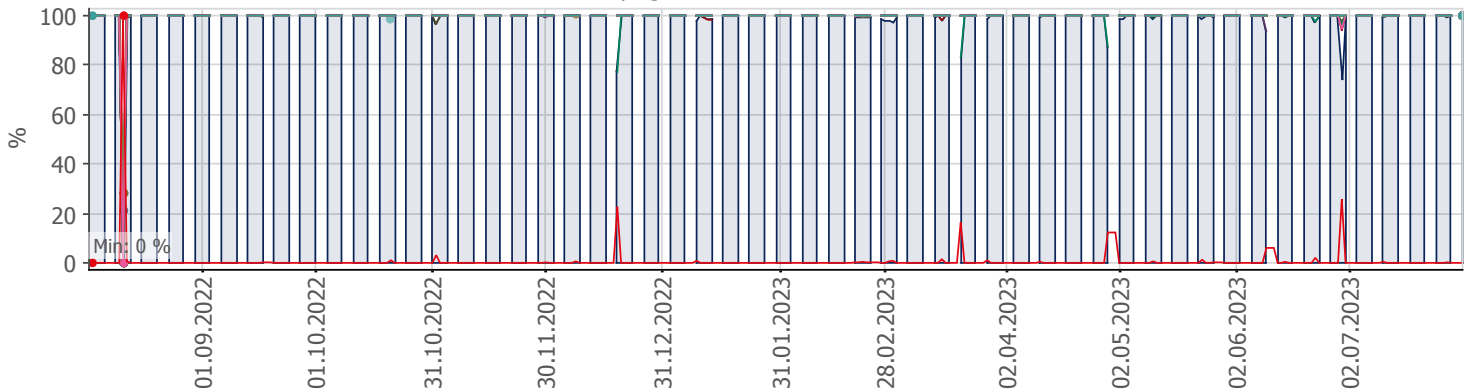

Oppetid KDRS Digitalt Depot Kontortid: Business Process Digitalt Depot

Report Time Span:	01.08.2022 00:00:00 - 01.08.2023 00:00:00		
Report Hours:	Kontortid		
Sensor Type:	Business Process (60 s Interval)		
Probe, Group, Device:	Local probe > Local probe > prtg-adminsone.kdrs.no		
Uptime Stats:	Up: 99,23 % [86d 04h 41m 27s]	Down: 0,77 % [16h 03m 23s]	
Request Stats:	Good: 99,13 % [124143]	Failed: 0,87 % [1090]	
Average (Global State):	99 %		

Business Process Digitalt Depot
prtg-adminsone.kdrs.no

- Downtime (%) ■ Global State ■ SSL VPN
- EPP IKAR ■ Fjerndepot nord ■ Fjerndepot sør
- EPP IKAT ■ EPP IKAMR ■ EPP IKAVA
- Fake DNS ■ EPP IKAF ■ EPP IKATO
- EPP ARKNOR ■ EPP DRMBY ■ EPP AAMA
- EPP FARKSF ■ EPP TRDBY ■ AD Sikker
- AD Admin