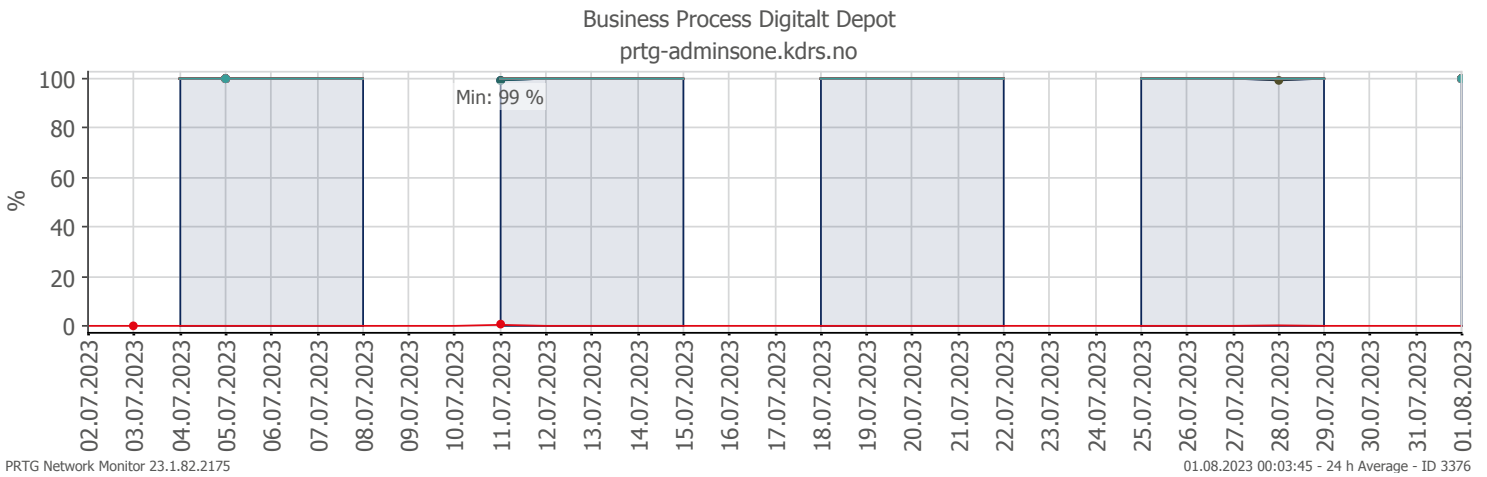

## Oppetid KDRS Digitalt Depot Kontortid: Business Process Digitalt Depot

Report Time Span:	01.07.2023 00:00:00 - 01.08.2023 00:00:00			
Report Hours:	Kontortid			
Sensor Type:	Business Process (60 s Interval)			
Probe, Group, Device:	Local probe > Local probe > prtq-adminsone.kdrs.no			
Uptime Stats:	Up:	99,97 % [06d 23h 48m 56s]	Down:	0,03 % [03m 00s]
Request Stats:	Good:	99,94 % [10074]	Failed:	0,06 % [6]
Average (Global State):	100 %			