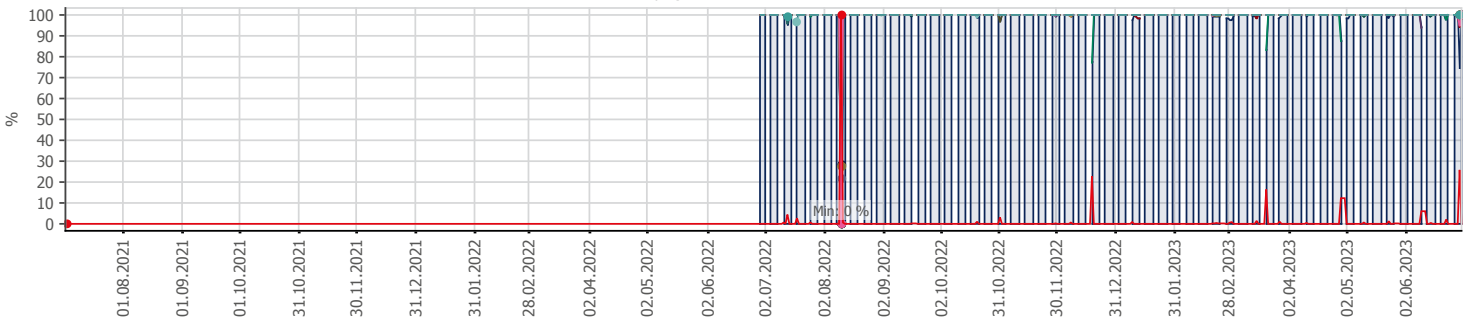

Business Process Digitalt Depot
prtg-adminsone.kdrs.no

PRTG Network Monitor 23.1.82.2175

01.07.2023 02:07:30 - 24 h Average - ID 3376

Channel	Average
Global State	99 %
SSL VPN	100 %
EPP IKAR	100 %
Fjerndepot nord	100 %
Fjerndepot sør	100 %
EPP IKAT	99 %
EPP IKAMR	100 %
EPP IKAVA	100 %
Fake DNS	100 %