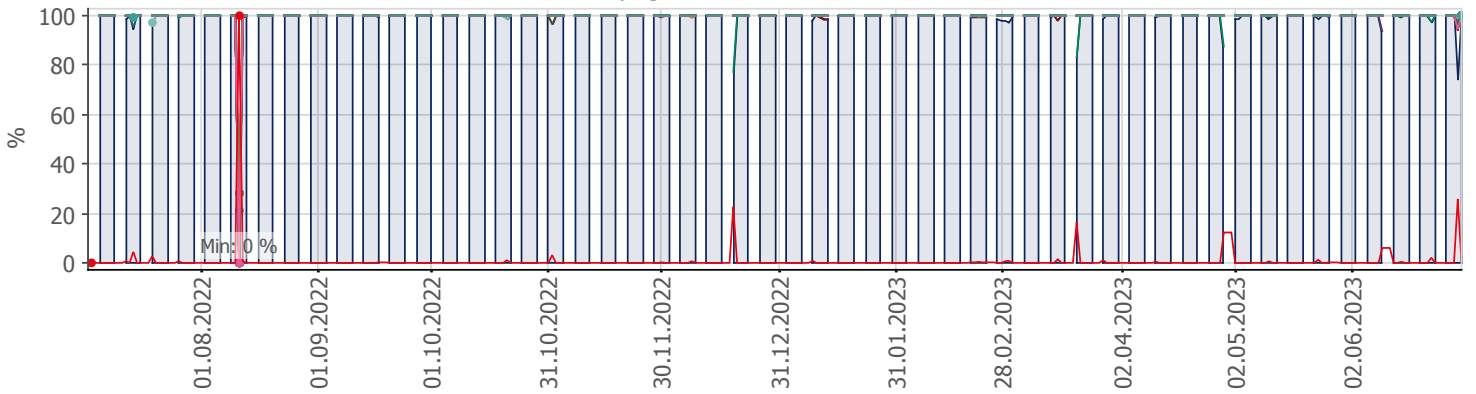

## Oppetid KDRS Digitalt Depot Kontortid: Business Process Digitalt Depot

Report Time Span:	01.07.2022 00:00:00 - 01.07.2023 00:00:00					
Report Hours:	Kontortid					
Sensor Type:	Business Process (60 s Interval)					
Probe, Group, Device:	Local probe > Local probe > prtg-adminsone.kdrs.no					
Uptime Stats:	Up:	99,207 %	[86d 00h 00m 21s]	Down:	0,793 %	[16h 29m 23s]
Request Stats:	Good:	99,103 %	[123863]	Failed:	0,897 %	[1121]
Average (Global State):	99 %					

Business Process Digitalt Depot  
prtg-adminsone.kdrs.no

PRTG Network Monitor 23.1.82.2175

01.07.2023 02:07:30 - 24 h Average - ID 3376

- Downtime
- EPP IKAR
- EPP IKAT
- Fake DNS
- EPP ARKNOR
- EPP FARKSF
- AD Admin
- Global State
- Fjerndepot nord
- EPP IKAMR
- EPP IKAF
- EPP DRMBY
- EPP TRDBY
- SSL VPN
- Fjerndepot sør
- EPP IKAVA
- EPP IKATO
- EPP AAMA
- AD Sikker