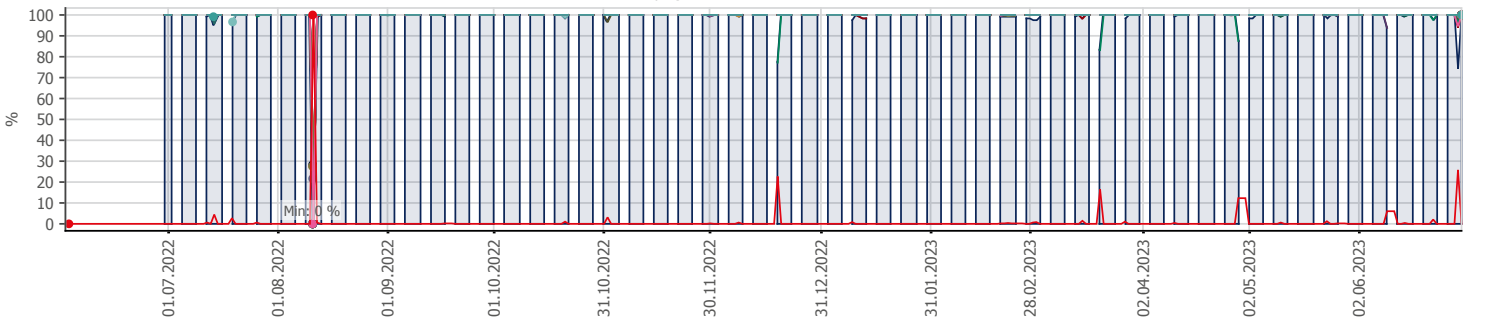

Business Process Digitalt Depot
prtg-adminsone.kdrs.no

PRTG Network Monitor 23.1.82.2175

Channel	Average
Global State	98 %
SSL VPN	100 %
EPP IKAR	100 %
Fjerndepot nord	100 %
Fjerndepot sør	100 %
EPP IKAT	100 %
EPP IKAMR	100 %
EPP IKAVA	100 %
Fake DNS	100 %