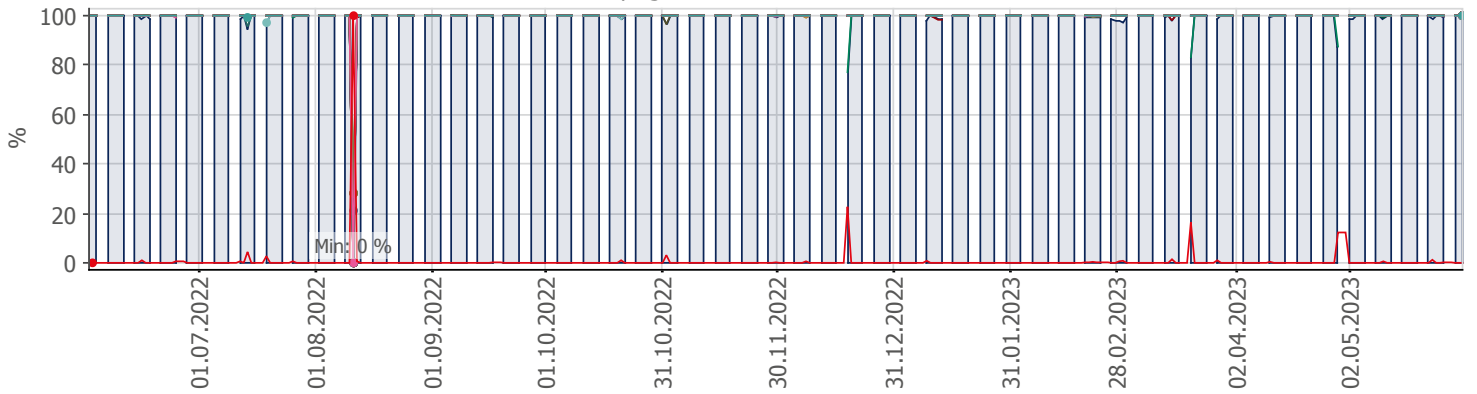

Oppetid KDRS Digitalt Depot Kontortid: Business Process Digitalt Depot

Report Time Span:	01.06.2022 00:00:00 - 01.06.2023 00:00:00			
Report Hours:	Kontortid			
Sensor Type:	Business Process (60 s Interval)			
Probe, Group, Device:	Local probe > Local probe > prtg-adminsone.kdrs.no			
Uptime Stats:	Up:	99,333 %	[86d 02h 54m 11s]	Down: 0,667 % [13h 52m 23s]
Request Stats:	Good:	99,225 %	[124029]	Failed: 0,775 % [969]
Average (Global State):	99 %			

Business Process Digitalt Depot
prtg-adminsone.kdrs.no

PRTG Network Monitor 23.1.82.2175

01.06.2023 02:07:28 - 24 h Average - ID 3376

Downtime	(%)	Global State	SSL VPN
EPP IKAR	Fjerndepot nord	EPP IKAMR	Fjerndepot sør
EPP IKAT	EPP IKAF	EPP IKATO	EPP IKAVA
Fake DNS	EPP DRMBY	EPP AAMA	EPP ARKNOR
EPP FARKSF	EPP TRDBY	AD Sikker	
AD Admin