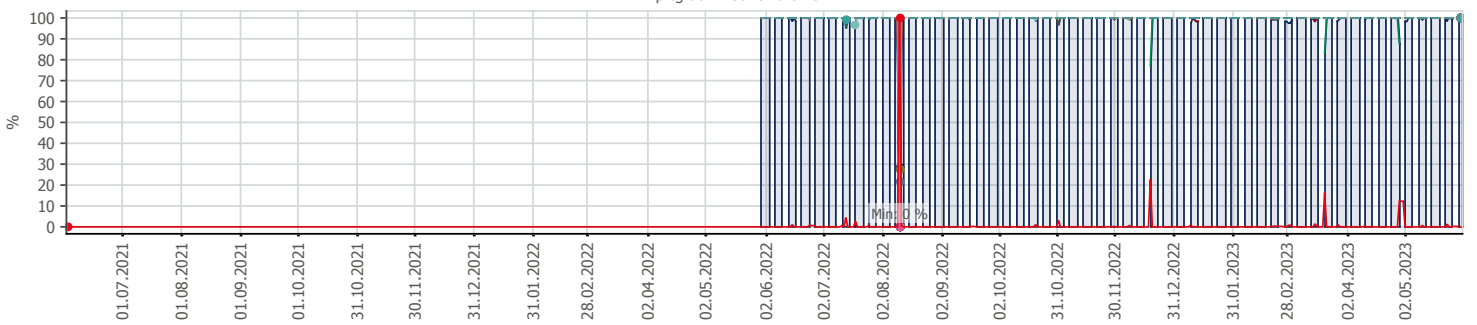

Business Process Digitalt Depot
prtg-adminsone.kdrs.no

PRTG Network Monitor 23.1.82.2175

01.06.2023 02:07:28 - 24 h Average - ID 3376

Channel	Average
Global State	99 %
SSL VPN	100 %
EPP IKAR	100 %
Fjerndepot nord	100 %
Fjerndepot sør	100 %
EPP IKAT	99 %
EPP IKAMR	100 %
EPP IKAVA	100 %
Fake DNS	100 %