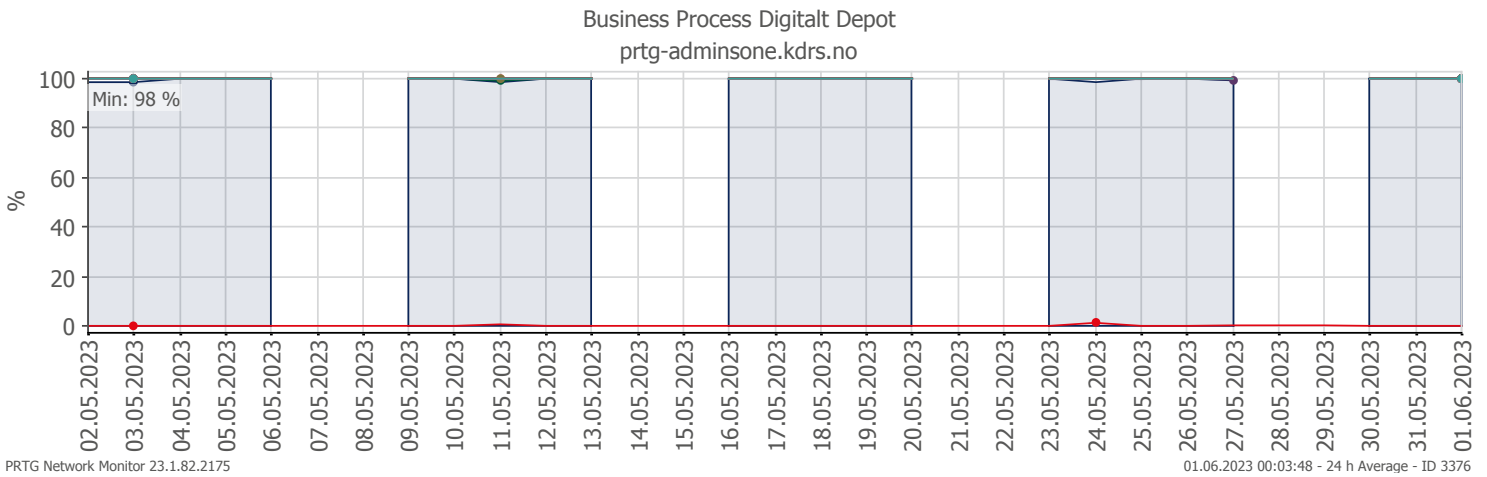

## Oppetid KDRS Digitalt Depot Kontortid: Business Process Digitalt Depot

Report Time Span:	01.05.2023 00:00:00 - 01.06.2023 00:00:00					
Report Hours:	Kontortid					
Sensor Type:	Business Process (60 s Interval)					
Probe, Group, Device:	Local probe > Local probe > prt g-adminsone.kdrs.no					
Uptime Stats:	Up:	99,909 %	[07d 15h 22m 17s]	Down:	0,091 %	[10m 00s]
Request Stats:	Good:	99,71 %	[10993]	Failed:	0,29 %	[32]
Average (Global State):	100 %					