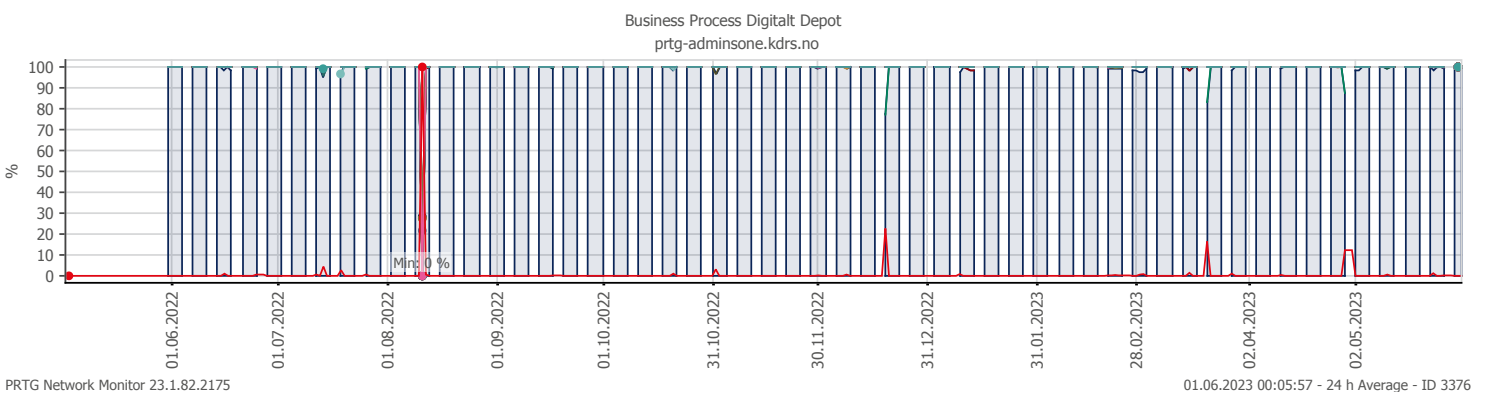

Channel	Average
Global State	100 %
SSL VPN	100 %
EPP IKAR	100 %
Fjerndepot nord	100 %
Fjerndepot sør	100 %
EPP IKAT	100 %
EPP IKAMR	100 %
EPP IKAVA	100 %
Fake DNS	100 %