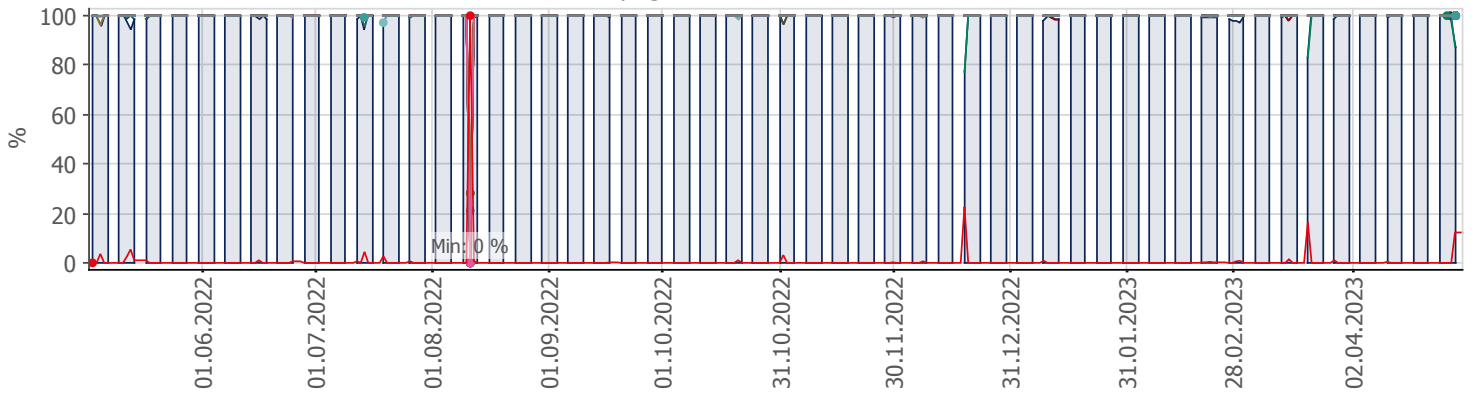

Oppetid KDRS Digitalt Depot Kontortid: Business Process Digitalt Depot

Report Time Span:	01.05.2022 00:00:00 - 01.05.2023 00:00:00			
Report Hours:	Kontortid			
Sensor Type:	Business Process (60 s Interval)			
Probe, Group, Device:	Local probe > Local probe > prtq-adminsone.kdrs.no			
Uptime Stats:	Up:	99,286 %	[85d 18h 19m 17s]	Down: 0,714 % [14h 47m 49s]
Request Stats:	Good:	99,186 %	[123527]	Failed: 0,814 % [1014]
Average (Global State):	99 %			

Business Process Digitalt Depot
prtq-adminsone.kdrs.no

PRTG Network Monitor 23.1.82.2175

01.05.2023 02:07:35 - 24 h Average - ID 3376

Downtime	(%)	Global State	SSL VPN
EPP IKAR	Fjerndepot nord	EPP IKAMR	Fjerndepot sør
EPP IKAT	EPP IKAF	EPP IKATO	EPP IKAVA
Fake DNS	EPP DRMBY	EPP AAMA	EPP IKAMR
EPP ARKNOR	EPP TRDBY	AD Sikker	
EPP FARKSF			
AD Admin