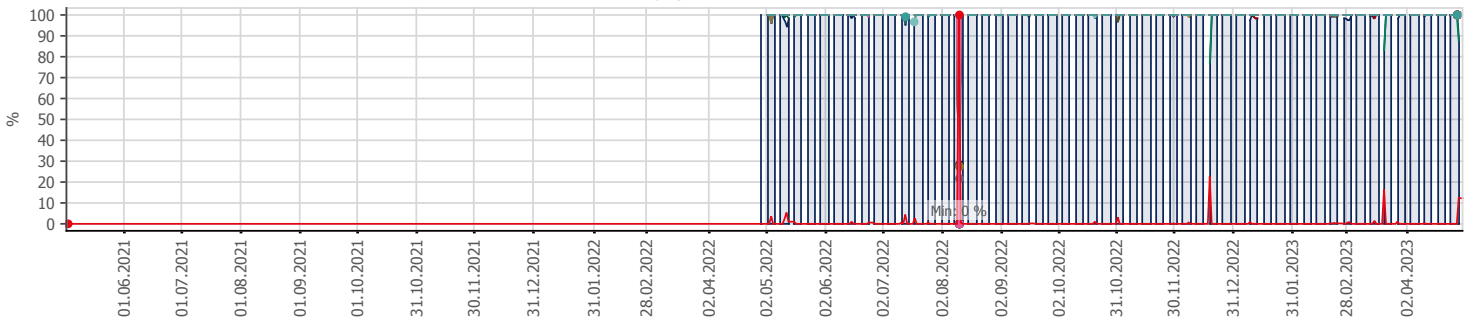

Business Process Digitalt Depot
prtq-adminsone.kdrs.no

PRTG Network Monitor 23.1.82.2175

01.05.2023 02:07:35 - 24 h Average - ID 3376

Channel	Average
Global State	99 %
SSL VPN	100 %
EPP IKAR	100 %
Fjerndepot nord	100 %
Fjerndepot sør	100 %
EPP IKAT	99 %
EPP IKAMR	100 %
EPP IKAVA	100 %
Fake DNS	100 %