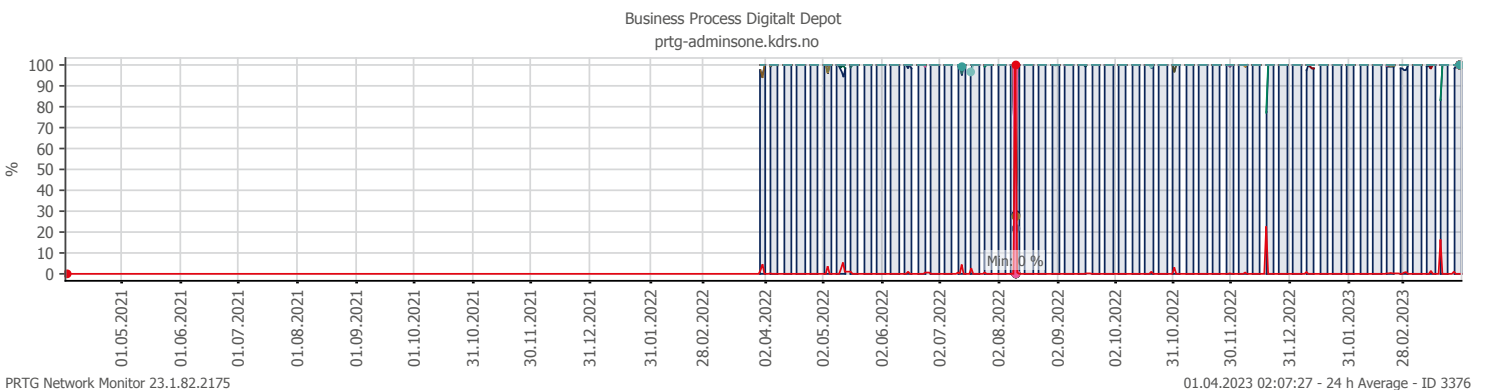

Channel	Average
Global State	99 %
SSL VPN	100 %
EPP IKAR	100 %
Fjerndepot nord	100 %
Fjerndepot sør	100 %
EPP IKAT	99 %
EPP IKAMR	100 %
EPP IKAVA	100 %
Fake DNS	100 %