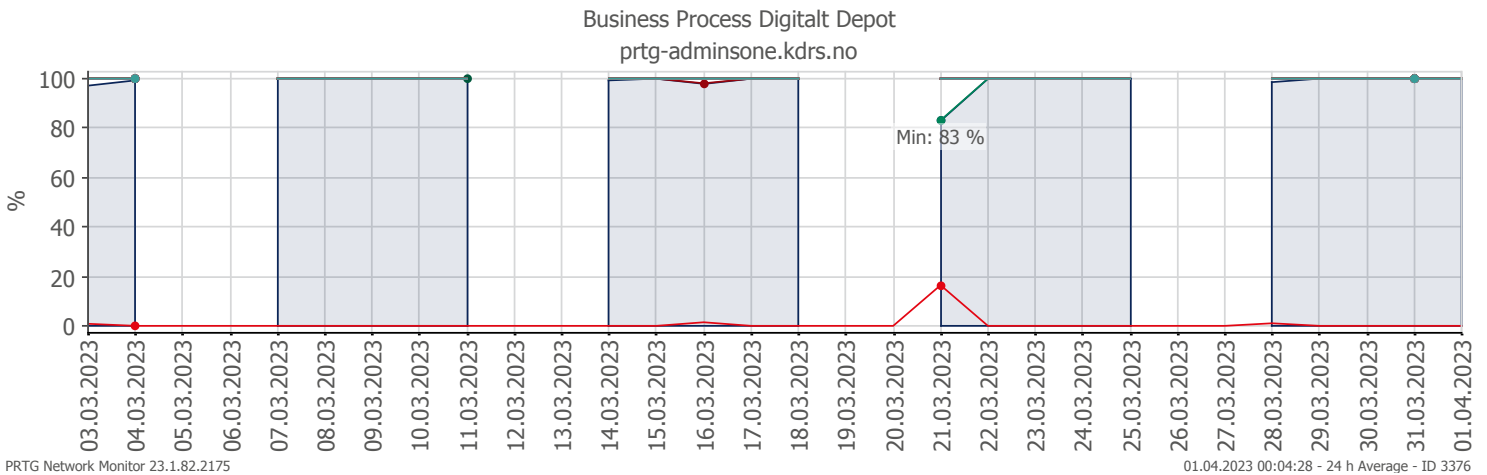

Oppetid KDRS Digitalt Depot Kontortid: Business Process Digitalt Depot

Report Time Span:	01.03.2023 00:00:00 - 01.04.2023 00:00:00			
Report Hours:	Kontortid			
Sensor Type:	Business Process (60 s Interval)			
Probe, Group, Device:	Local probe > Local probe > prtg-adminsone.kdrs.no			
Uptime Stats:	Up:	99,111 % ■ [07d 14h 09m 49s]	Down:	0,889 % ■ [01h 38m 00s]
Request Stats:	Good:	98,841 % ■ [10916]	Failed:	1,159 % ■ [128]
Average (Global State):	99 %			