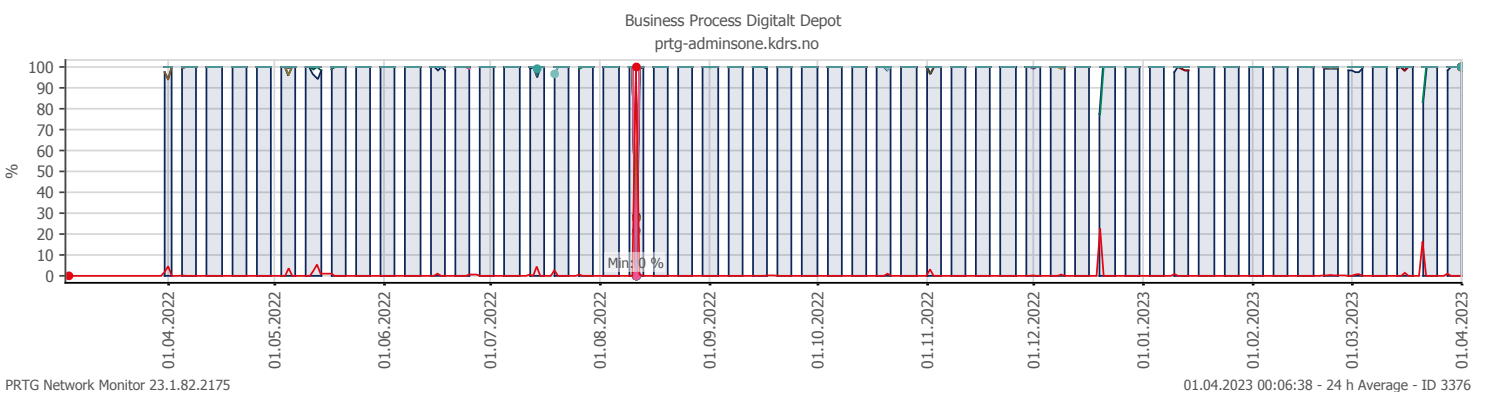

Channel	Average
Global State	99 %
SSL VPN	100 %
EPP IKAR	100 %
Fjerndepot nord	100 %
Fjerndepot sør	100 %
EPP IKAT	99 %
EPP IKAMR	100 %
EPP IKAVA	100 %
Fake DNS	100 %