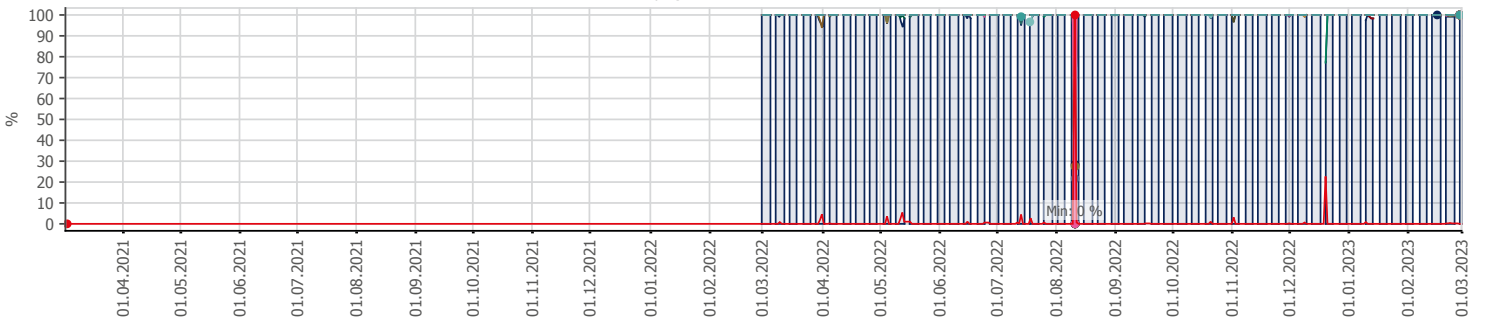

Business Process Digitalt Depot
prtg-adminsone.kdrs.no

PRTG Network Monitor 22.4.81.1532

01.03.2023 02:09:42 - 24 h Average - ID 3376

Channel	Average
Global State	99 %
SSL VPN	100 %
EPP IKAR	100 %
Fjerndepot nord	100 %
Fjerndepot sør	100 %
EPP IKAT	100 %
EPP IKAMR	100 %
EPP IKAVA	100 %
Fake DNS	100 %