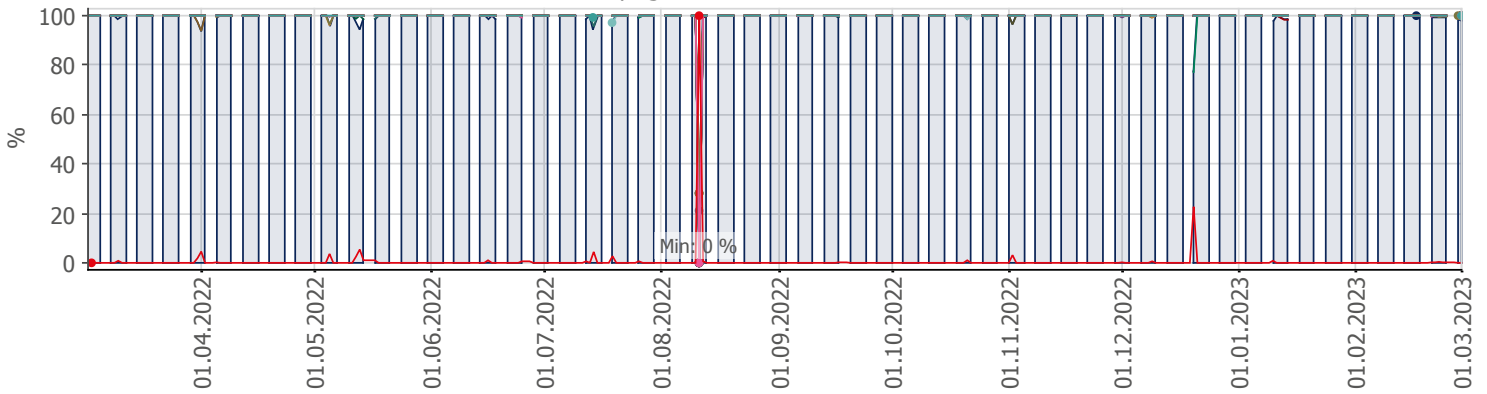

Oppetid KDRS Digitalt Depot Kontortid: Business Process Digitalt Depot

Report Time Span:	01.03.2022 00:00:00 - 01.03.2023 00:00:00		
Report Hours:	Kontortid		
Sensor Type:	Business Process (60 s Interval)		
Probe, Group, Device:	Local probe > Local probe > prtg-adminsone.kdrs.no		
Uptime Stats:	Up:	99,387 % [86d 04h 29m 37s]	Down: 0,613 % [12h 45m 38s]
Request Stats:	Good:	99,302 % [124150]	Failed: 0,698 % [873]
Average (Global State):	99 %		

Business Process Digitalt Depot
prtg-adminsone.kdrs.no

PRTG Network Monitor 22.4.81.1532

01.03.2023 02:09:42 - 24 h Average - ID 3376

Downtime	(%)	Global State	SSL VPN
EPP IKAR	Fjerndepot nord	EPP IKAMR	Fjerndepot sør
EPP IKAT	EPP IKAF	EPP IKATO	EPP IKAVA
Fake DNS	EPP DRMBY	EPP AAMA	EPP IKAMR
EPP ARKNOR	EPP TRDBY	AD Sikker	
EPP FARKSF			
AD Admin