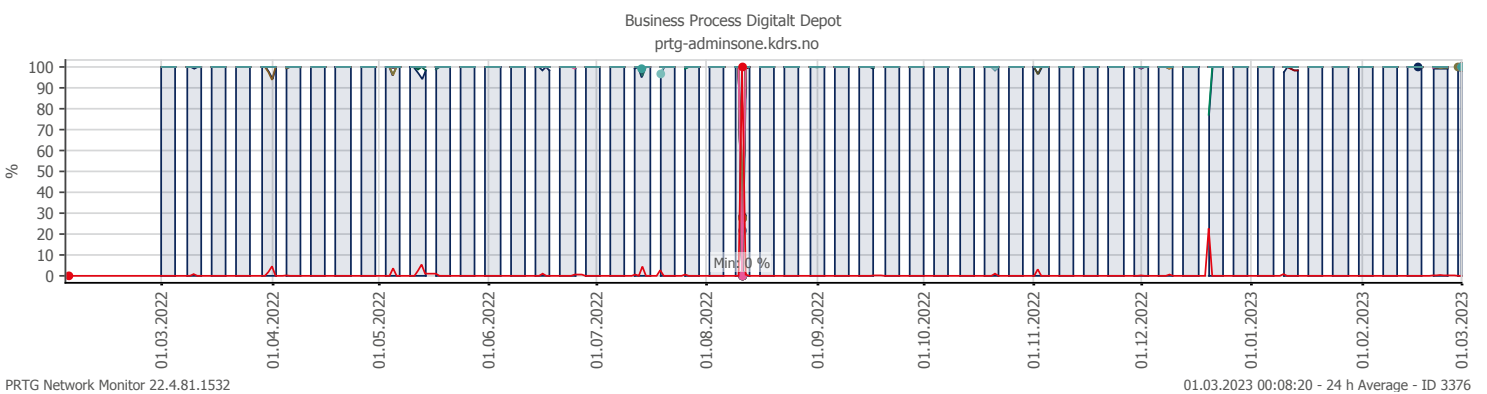

Channel	Average
Global State	100 %
SSL VPN	100 %
EPP IKAR	100 %
Fjerndepot nord	100 %
Fjerndepot sør	100 %
EPP IKAT	100 %
EPP IKAMR	100 %
EPP IKAVA	100 %
Fake DNS	100 %