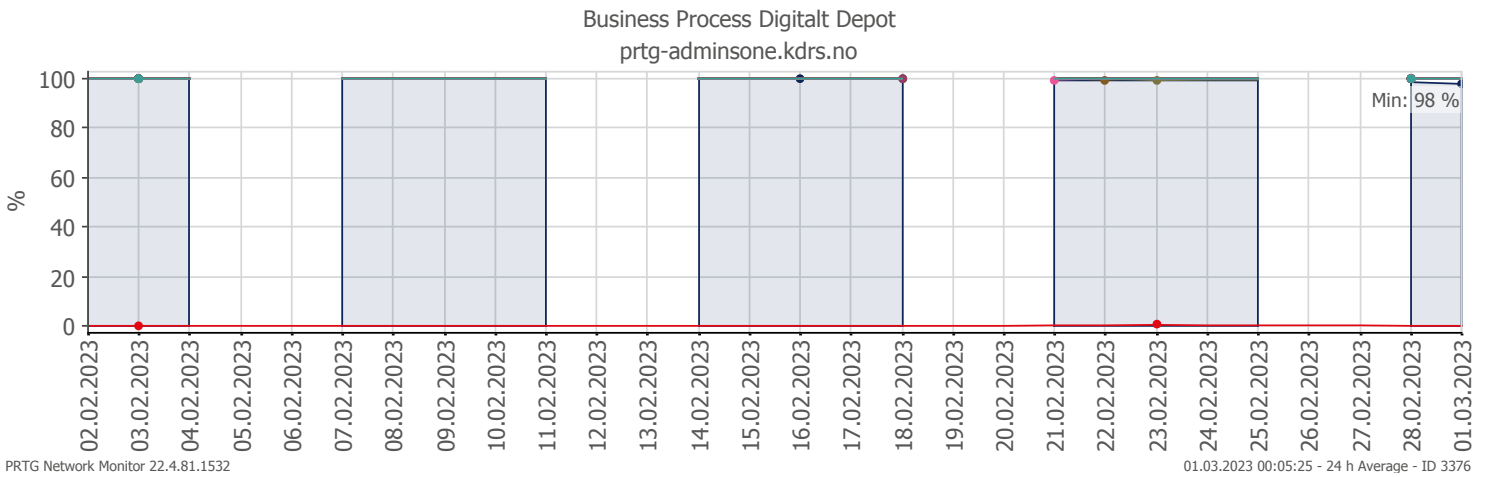

Oppetid KDRS Digitalt Depot Kontortid: Business Process Digitalt Depot

Report Time Span:	01.02.2023 00:00:00 - 01.03.2023 00:00:00					
Report Hours:	Kontortid					
Sensor Type:	Business Process (60 s Interval)					
Probe, Group, Device:	Local probe > Local probe > prt-g-adminsone.kdrs.no					
Uptime Stats:	Up:	99,937 %	[06d 15h 42m 35s]	Down:	0,063 %	[06m 00s]
Request Stats:	Good:	99,698 %	[9571]	Failed:	0,302 %	[29]
Average (Global State):	100 %					