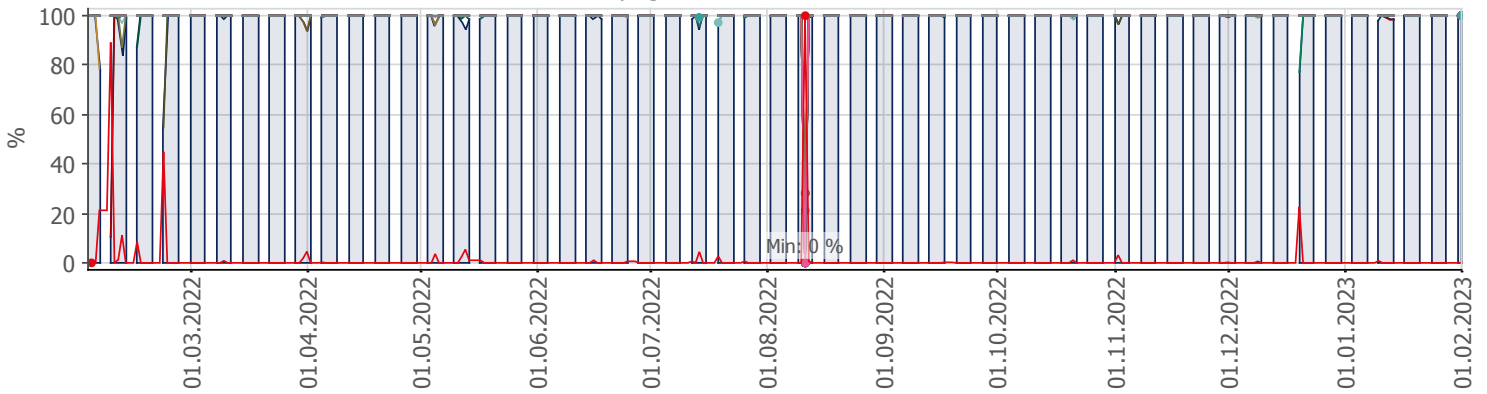

Oppetid KDRS Digitalt Depot Kontortid: Business Process Digitalt Depot

Report Time Span:	01.02.2022 00:00:00 - 01.02.2023 00:00:00					
Report Hours:	Kontortid					
Sensor Type:	Business Process (60 s Interval)					
Probe, Group, Device:	Local probe > Local probe > prtq-adminsone.kdrs.no					
Uptime Stats:	Up:	98,733 %	[85d 11h 59m 18s]	Down:	1,267 %	[01d 02h 19m 28s]
Request Stats:	Good:	98,625 %	[123134]	Failed:	1,375 %	[1717]
Average (Global State):	99 %					

Business Process Digitalt Depot
prtq-adminsone.kdrs.no

PRTG Network Monitor 22.4.81.1532

01.02.2023 02:09:47 - 24 h Average - ID 3376

- Downtime (%)
- Global State
- SSL VPN
- EPP IKAR
- Fjerndepot nord
- Fjerndepot sør
- EPP IKAT
- EPP IKAMR
- EPP IKAVA
- Fake DNS
- EPP IKAF
- EPP IKATO
- EPP ARKNOR
- EPP DRMBY
- EPP AAMA
- EPP FARKSF
- EPP TRDBY
- AD Sikker
- AD Admin