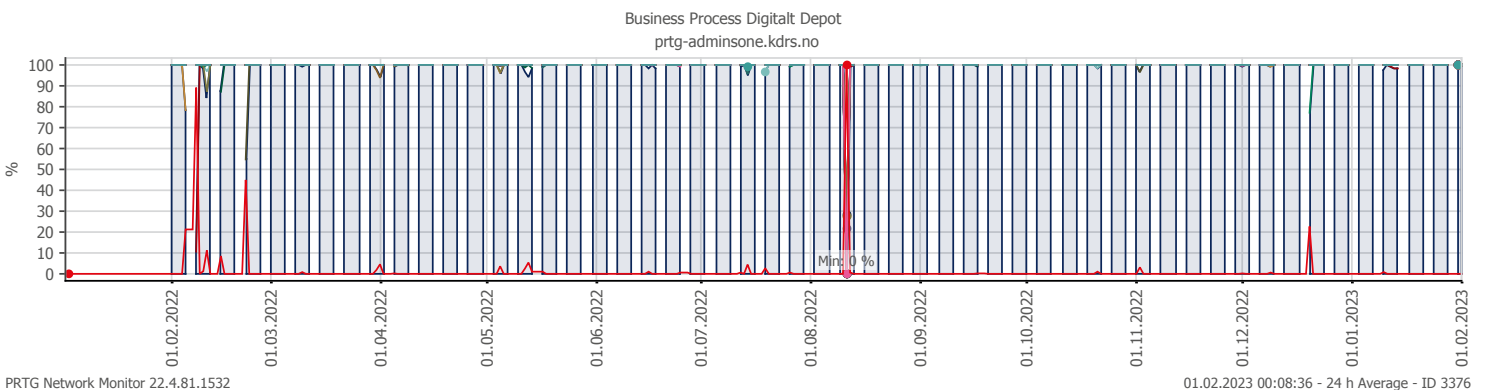

Channel	Average
Global State	100 %
SSL VPN	100 %
EPP IKAR	100 %
Fjerndepot nord	100 %
Fjerndepot sør	100 %
EPP IKAT	100 %
EPP IKAMR	100 %
EPP IKAVA	100 %
Fake DNS	100 %