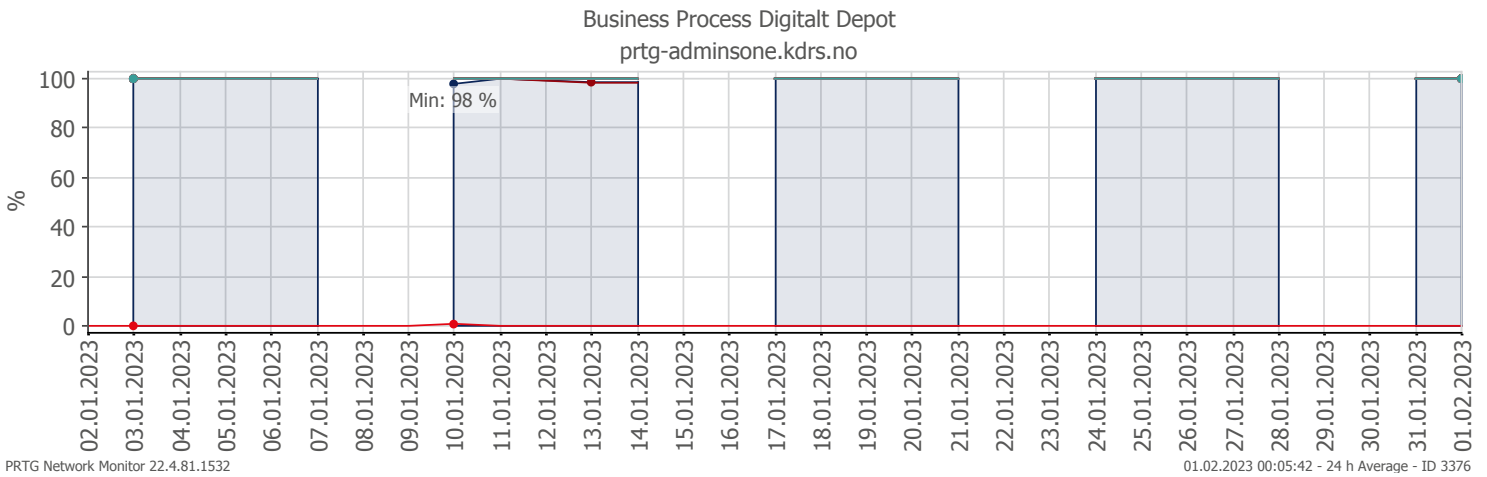

Oppetid KDRS Digitalt Depot Kontortid: Business Process Digitalt Depot

Report Time Span:	01.01.2023 00:00:00 - 01.02.2023 00:00:00					
Report Hours:	Kontortid					
Sensor Type:	Business Process (60 s Interval)					
Probe, Group, Device:	Local probe > Local probe > prtg-adminsone.kdrs.no					
Uptime Stats:	Up:	99,962 %	[07d 07h 44m 41s]	Down:	0,038 %	[04m 00s]
Request Stats:	Good:	99,706 %	[10530]	Failed:	0,294 %	[31]
Average (Global State):	100 %					