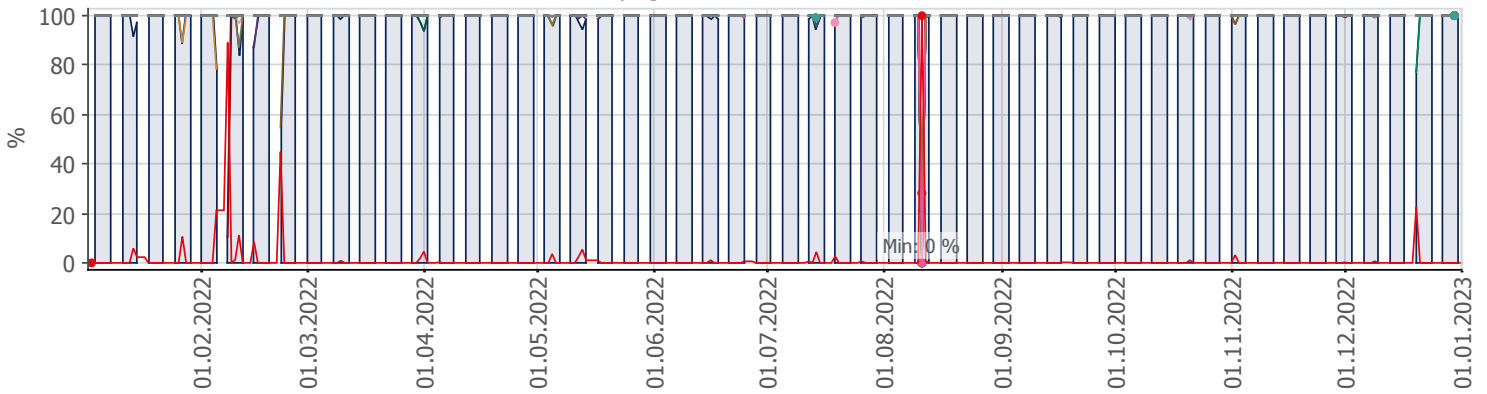

## Oppetid KDRS Digitalt Depot Kontortid: Business Process Digitalt Depot

Report Time Span:	01.01.2022 00:00:00 - 01.01.2023 00:00:00					
Report Hours:	Kontortid					
Sensor Type:	Business Process (60 s Interval)					
Probe, Group, Device:	Local probe > Local probe > prtg-adminsone.kdrs.no					
Uptime Stats:	Up:	98,659 %	[85d 02h 33m 17s]	Down:	1,341 %	[01d 03h 45m 36s]
Request Stats:	Good:	98,556 %	[122580]	Failed:	1,444 %	[1796]
Average (Global State):	99 %					

Business Process Digitalt Depot  
prtg-adminsone.kdrs.no

PRTG Network Monitor 22.4.81.1532

01.01.2023 02:09:53 - 24 h Average - ID 3376

- Downtime
- Global State
- SSL VPN
- EPP IKAR
- Fjerndepot nord
- Fjerndepot sør
- EPP IKAT
- EPP IKAMR
- EPP IKAVA
- Fake DNS
- EPP IKAK
- EPP IKAF
- EPP IKATO
- EPP ARKNOR
- EPP DRMBY
- EPP AAMA
- EPP FARKSF
- EPP TRDBY
- AD Sikker
- AD Admin