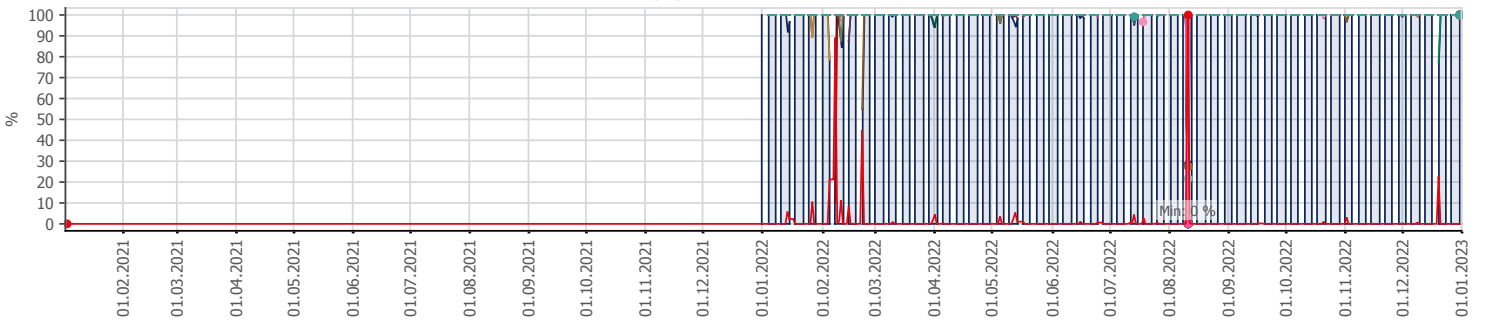

Business Process Digitalt Depot
prtg-adminsone.kdrs.no

PRTG Network Monitor 22.4.81.1532

01.01.2023 02:09:53 - 24 h Average - ID 3376

Channel	Average
Global State	99 %
SSL VPN	100 %
EPP IKAR	100 %
Fjerndepot nord	100 %
Fjerndepot sør	100 %
EPP IKAT	100 %
EPP IKAMR	100 %
EPP IKAVA	99 %
Fake DNS	100 %