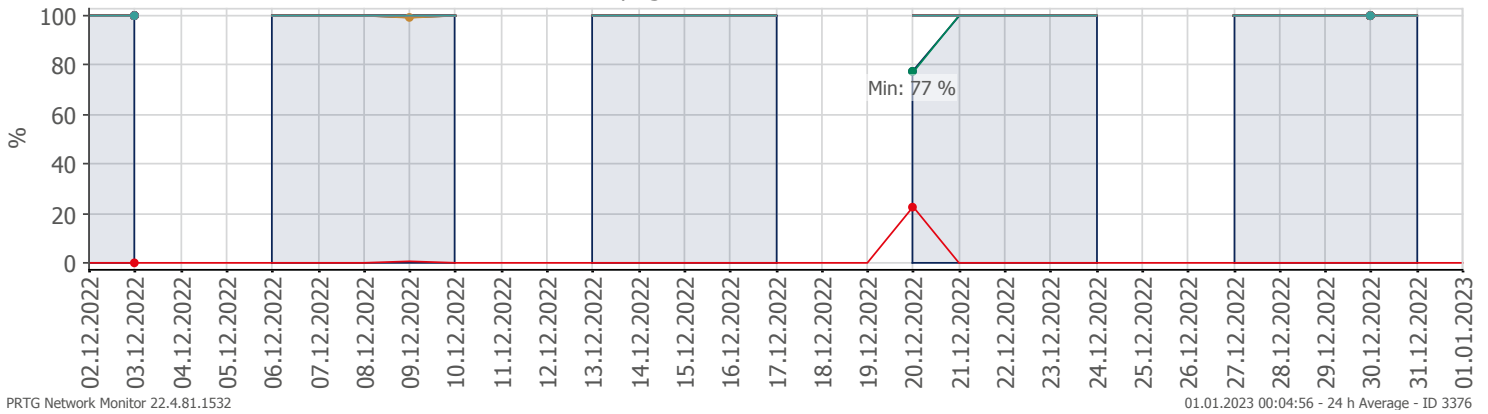

Oppetid KDRS Digitalt Depot Kontortid: Business Process Digitalt Depot

Report Time Span:	01.12.2022 00:00:00 - 01.01.2023 00:00:00			
Report Hours:	Kontortid			
Sensor Type:	Business Process (60 s Interval)			
Probe, Group, Device:	Local probe > Local probe > prtq-adminsone.kdrs.no			
Uptime Stats:	Up:	98,938 % ■ [07d 05h 58m 41s]	Down:	1,062 % ■ [01h 52m 00s]
Request Stats:	Good:	98,921 % ■ [10448]	Failed:	1,079 % ■ [114]
Average (Global State):	99 %			

Business Process Digitalt Depot
prtq-adminsone.kdrs.no