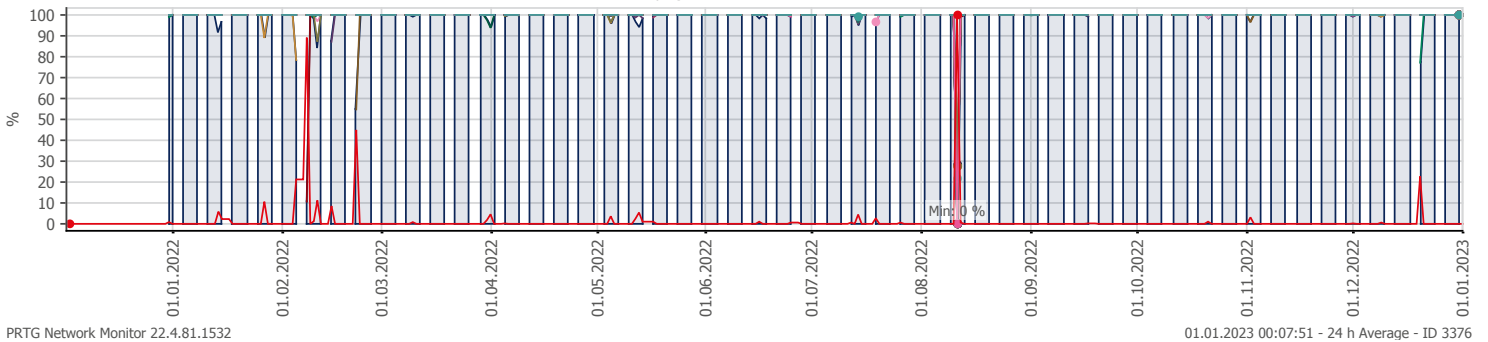

Business Process Digitalt Depot
prtq-adminsone.kdrs.no

Channel	Average
Global State	99 %
SSL VPN	100 %
EPP IKAR	100 %
Fjerndepot nord	100 %
Fjerndepot sør	100 %
EPP IKAT	99 %
EPP IKAMR	100 %
EPP IKAVA	100 %
Fake DNS	100 %