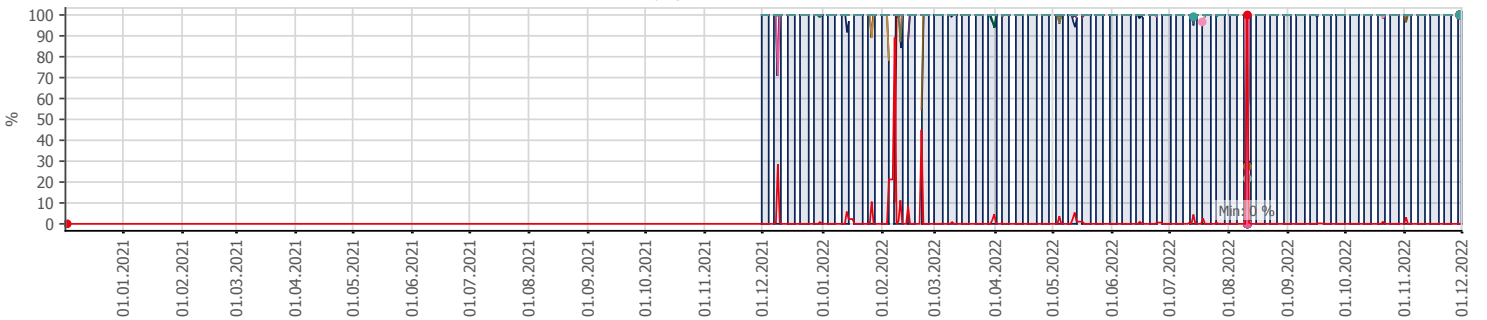

Business Process Digitalt Depot
prtg-adminsone.kdrs.no

PRTG Network Monitor 22.2.77.2204

01.12.2022 02:07:07 - 24 h Average - ID 3376

Channel	Average
Global State	99 %
SSL VPN	100 %
EPP IKAR	99 %
Fjerndepot nord	100 %
Fjerndepot sør	100 %
EPP IKAT	100 %
EPP IKAMR	100 %
EPP IKAVA	99 %
Fake DNS	100 %