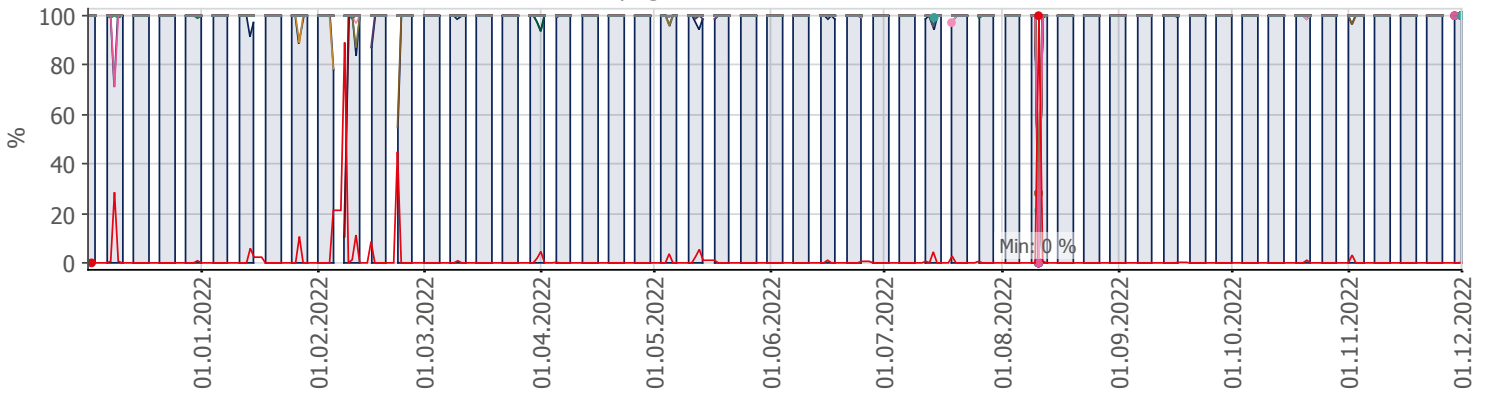

Oppetid KDRS Digitalt Depot Kontortid: Business Process Digitalt Depot

Report Time Span:	01.12.2021 00:00:00 - 01.12.2022 00:00:00					
Report Hours:	Kontortid					
Sensor Type:	Business Process (60 s Interval)					
Probe, Group, Device:	Local probe > Local probe > prtg-adminsone.kdrs.no					
Uptime Stats:	Up:	98,636 %	[85d 09h 59m 24s]	Down:	1,364 %	[01d 04h 20m 36s]
Request Stats:	Good:	98,531 %	[123024]	Failed:	1,469 %	[1834]
Average (Global State):	99 %					

Business Process Digitalt Depot
prtg-adminsone.kdrs.no

PRTG Network Monitor 22.2.77.2204

01.12.2022 02:07:07 - 24 h Average - ID 3376

Downtime	(%)	Global State	SSL VPN
EPP IKAR	Fjerndepot nord	EPP IKAMR	Fjerndepot sør
EPP IKAT	EPP IKAK	EPP IKAVA	EPP IKAF
Fake DNS	EPP ARKNOR	EPP DRMBY	EPP TRDBY
EPP IKATO	EPP FARKSF	EPP DRMBY	EPP TRDBY
EPP AAMA	AD Admin		
AD Sikker