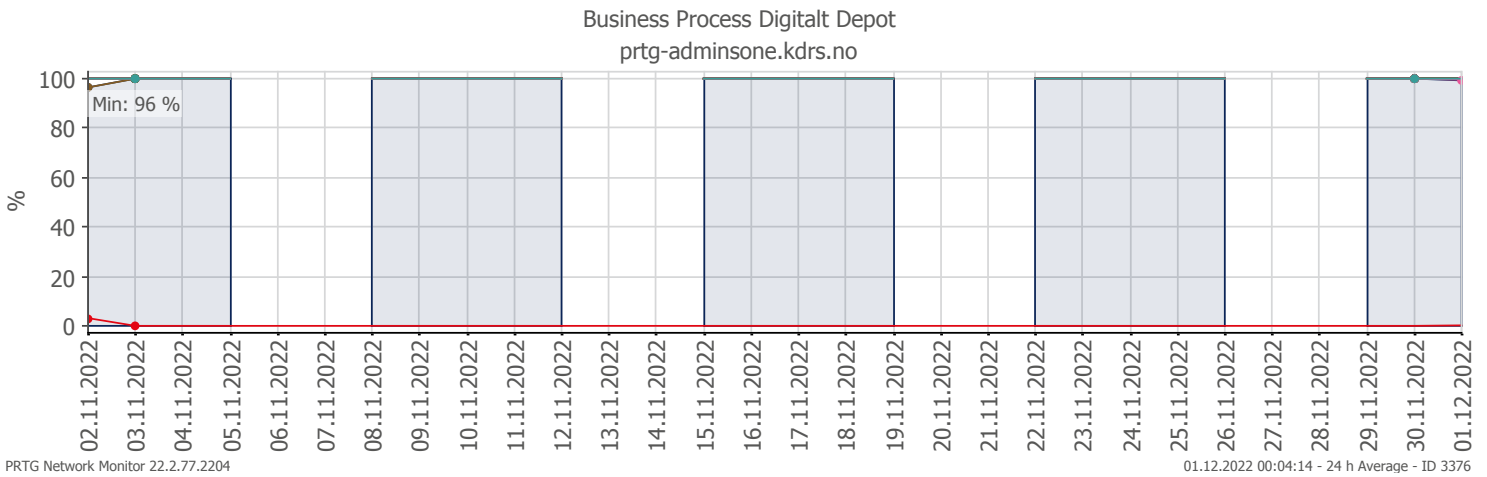

Oppetid KDRS Digitalt Depot Kontortid: Business Process Digitalt Depot

Report Time Span:	01.11.2022 00:00:00 - 01.12.2022 00:00:00			
Report Hours:	Kontortid			
Sensor Type:	Business Process (60 s Interval)			
Probe, Group, Device:	Local probe > Local probe > prtg-adminsone.kdrs.no			
Uptime Stats:	Up:	99,848 % [07d 07h 31m 07s]	Down:	0,152 % [16m 00s]
Request Stats:	Good:	99,82 % [10542]	Failed:	0,18 % [19]
Average (Global State):	100 %			