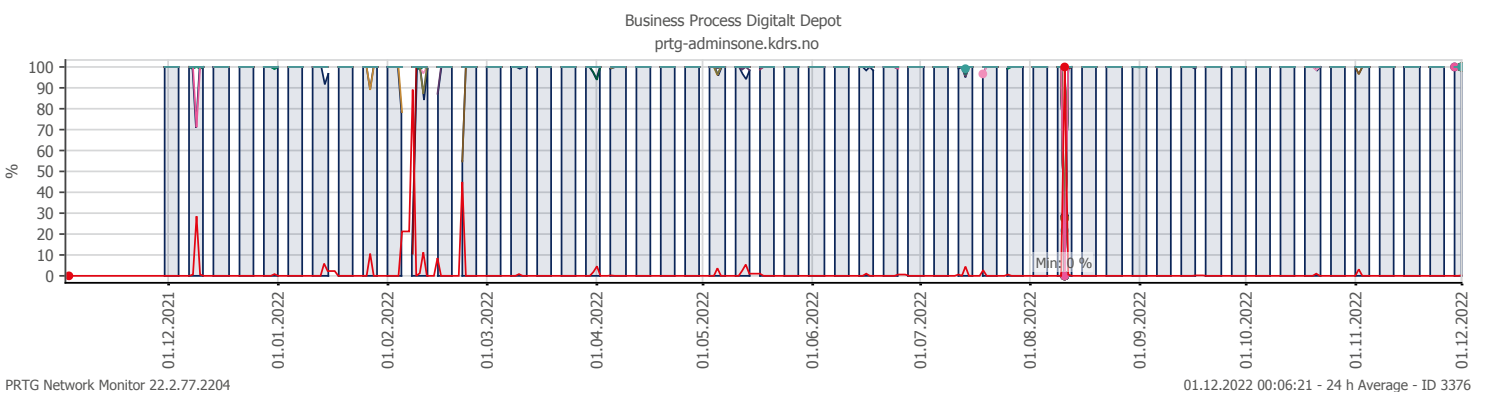

Oppetid KDRS Digitalt Depot Kontortid: Business Process Digitalt Depot

Report Time Span:	01.11.2022 00:00:00 - 01.12.2022 00:00:00			
Report Hours:	Kontortid			
Sensor Type:	Business Process (60 s Interval)			
Probe, Group, Device:	Local probe > Local probe > prtg-adminsone.kdrs.no			
Uptime Stats:	Up:	99,848 % [07d 07h 31m 07s]	Down:	0,152 % [16m 00s]
Request Stats:	Good:	99,82 % [10542]	Failed:	0,18 % [19]
Average (Global State):	100 %			

- Downtime (%)
- Global State
- SSL VPN
- EPP IKAR
- Fjerndepot nord
- Fjerndepot sør
- EPP IKAT
- EPP IKAMR
- EPP IKAVA
- Fake DNS
- EPP IKAK
- EPP IKAF
- EPP IKATO
- EPP ARKNOR
- EPP DRMBY
- EPP AAMA
- EPP FARKSF
- EPP TRDBY
- AD Sikker
- AD Admin