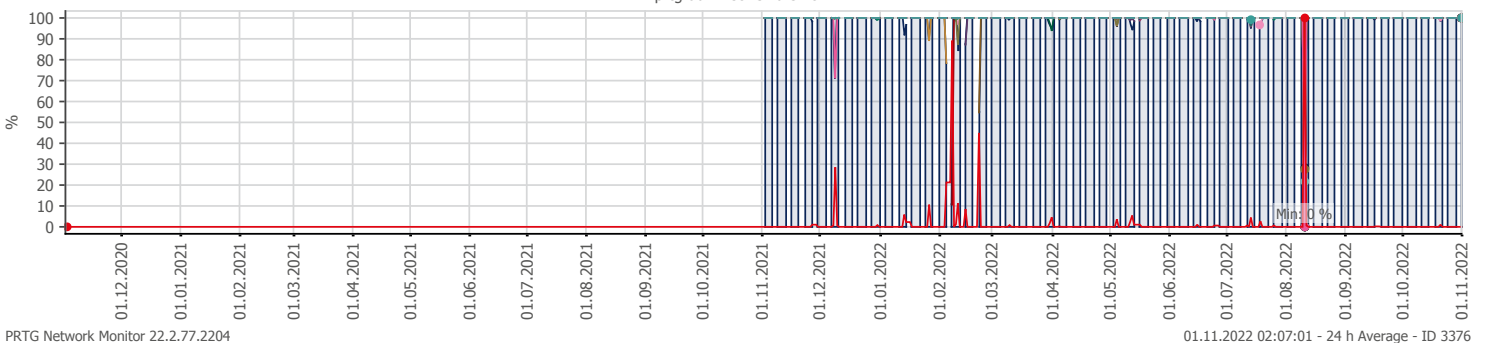

Business Process Digitalt Depot
prtg-adminsone.kdrs.no

Channel	Average
Global State	99 %
SSL VPN	100 %
EPP IKAR	99 %
Fjerndepot nord	100 %
Fjerndepot sør	100 %
EPP IKAT	100 %
EPP IKAMR	100 %
EPP IKAVA	99 %
Fake DNS	100 %