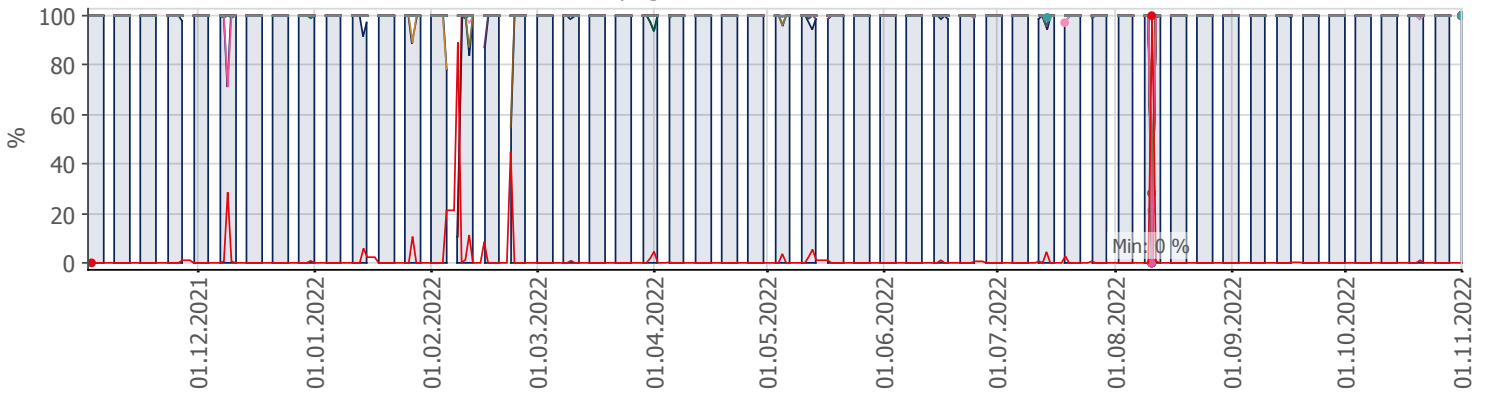

Oppetid KDRS Digitalt Depot Kontortid: Business Process Digitalt Depot

Report Time Span:	01.11.2021 00:00:00 - 01.11.2022 00:00:00					
Report Hours:	Kontortid					
Sensor Type:	Business Process (60 s Interval)					
Probe, Group, Device:	Local probe > Local probe > prtg-adminsone.kdrs.no					
Uptime Stats:	Up:	98,645 %	[85d 09h 53m 48s]	Down:	1,355 %	[01d 04h 09m 36s]
Request Stats:	Good:	98,539 %	[123020]	Failed:	1,461 %	[1824]
Average (Global State):	99 %					

Business Process Digitalt Depot
prtg-adminsone.kdrs.no

- Downtime (%)
- Global State
- SSL VPN
- EPP IKAR
- Fjerndepot nord
- Fjerndepot sør
- EPP IKAT
- EPP IKAMR
- EPP IKAVA
- Fake DNS
- EPP IKAK
- EPP IKAF
- EPP IKATO
- EPP ARKNOR
- EPP DRMBY
- EPP AAMA
- EPP FARKSF
- EPP TRDBY
- AD Sikker
- AD Admin