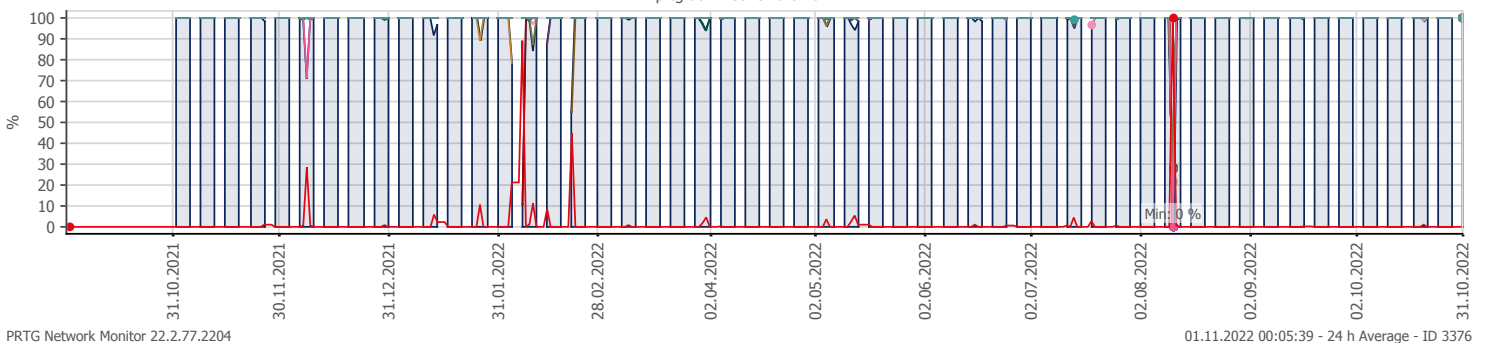

Business Process Digitalt Depot
prtg-adminsone.kdrs.no

Channel	Average
Global State	100 %
SSL VPN	100 %
EPP IKAR	100 %
Fjerndepot nord	100 %
Fjerndepot sør	100 %
EPP IKAT	100 %
EPP IKAMR	100 %
EPP IKAVA	100 %
Fake DNS	100 %