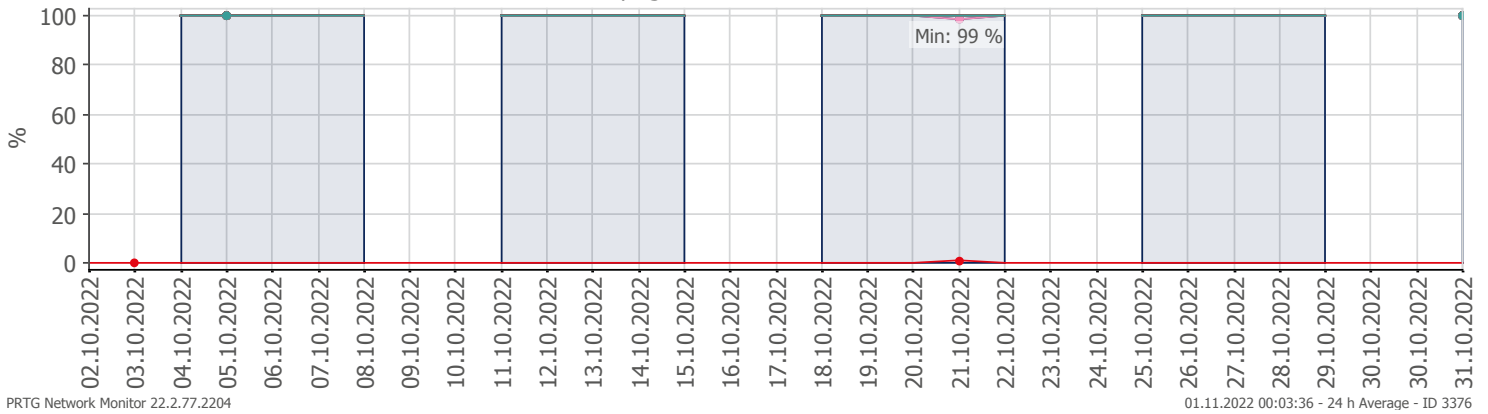

Oppetid KDRS Digitalt Depot Kontortid: Business Process Digitalt Depot

Report Time Span:	01.10.2022 00:00:00 - 01.11.2022 00:00:00					
Report Hours:	Kontortid					
Sensor Type:	Business Process (60 s Interval)					
Probe, Group, Device:	Local probe > Local probe > prtg-adminsone.kdrs.no					
Uptime Stats:	Up:	99,95 %	[06d 23h 40m 24s]	Down:	0,05 %	[05m 00s]
Request Stats:	Good:	99,931 %	[10073]	Failed:	0,069 %	[7]
Average (Global State):	100 %					

Business Process Digitalt Depot
prtg-adminsone.kdrs.no

- Downtime (%)
- Global State
- SSL VPN
- EPP IKAR
- Fjerndepot nord
- Fjerndepot sør
- EPP IKAT
- EPP IKAMR
- EPP IKAVA
- Fake DNS
- EPP IKAK
- EPP IKAF
- EPP IKATO
- EPP ARKNOR
- EPP DRMBY
- EPP AAMA
- EPP FARKSF
- EPP TRDBY
- AD Sikker
- AD Admin